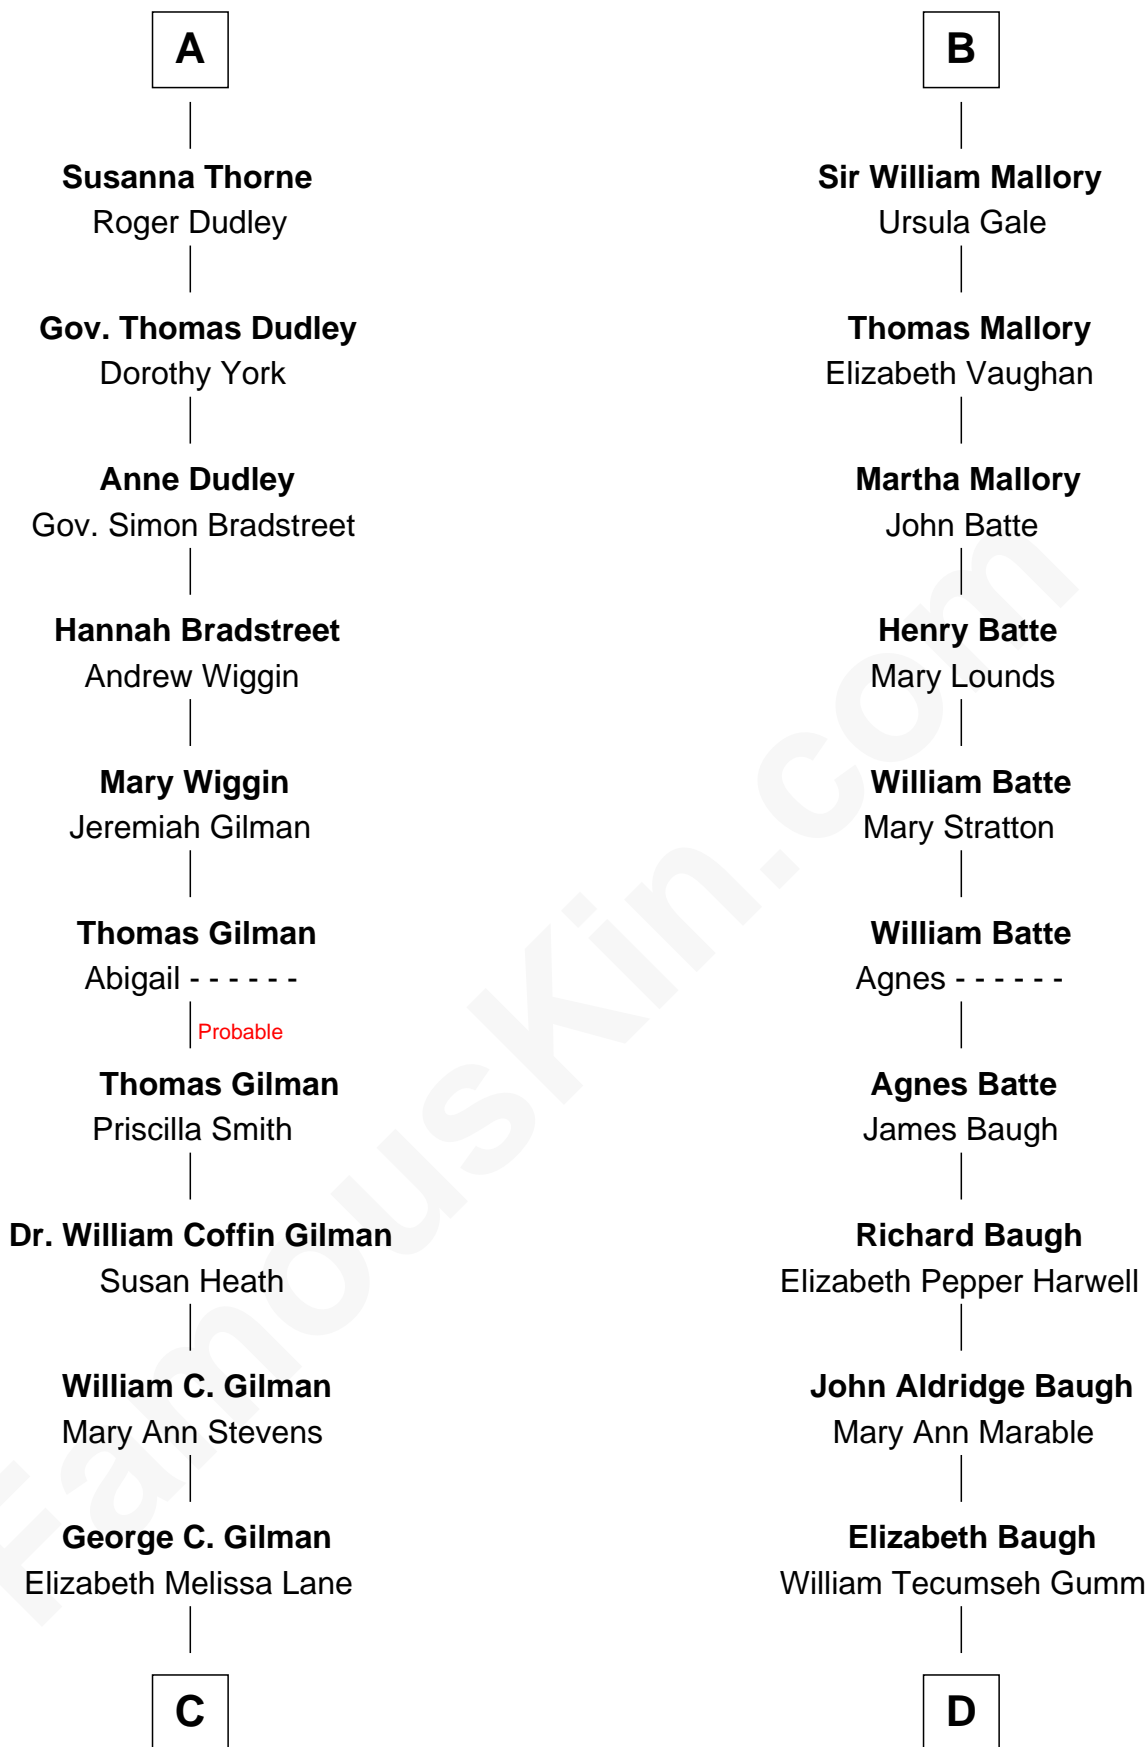

# FamousKin.com Relationship Chart of

**George Hamilton**

*TV and Movie Actor*

19th cousin of

**Liza Minnelli**

*Singer and Actress*

**Sir John Grey**

Avice Marmion

**C**

**Lillian C. Gilman**  
Harry Fuller Hamilton

**George William Hamilton**  
Anne Lucille Stevens

**George Hamilton**  
*TV and Movie Actor*

**D**

**Francis Avent Gumm**  
Ethel Marian Milne

**Frances Ethel Gumm**  
Vincent Minnelli

**Liza Minnelli**  
*Singer and Actress*

FamousKin.com