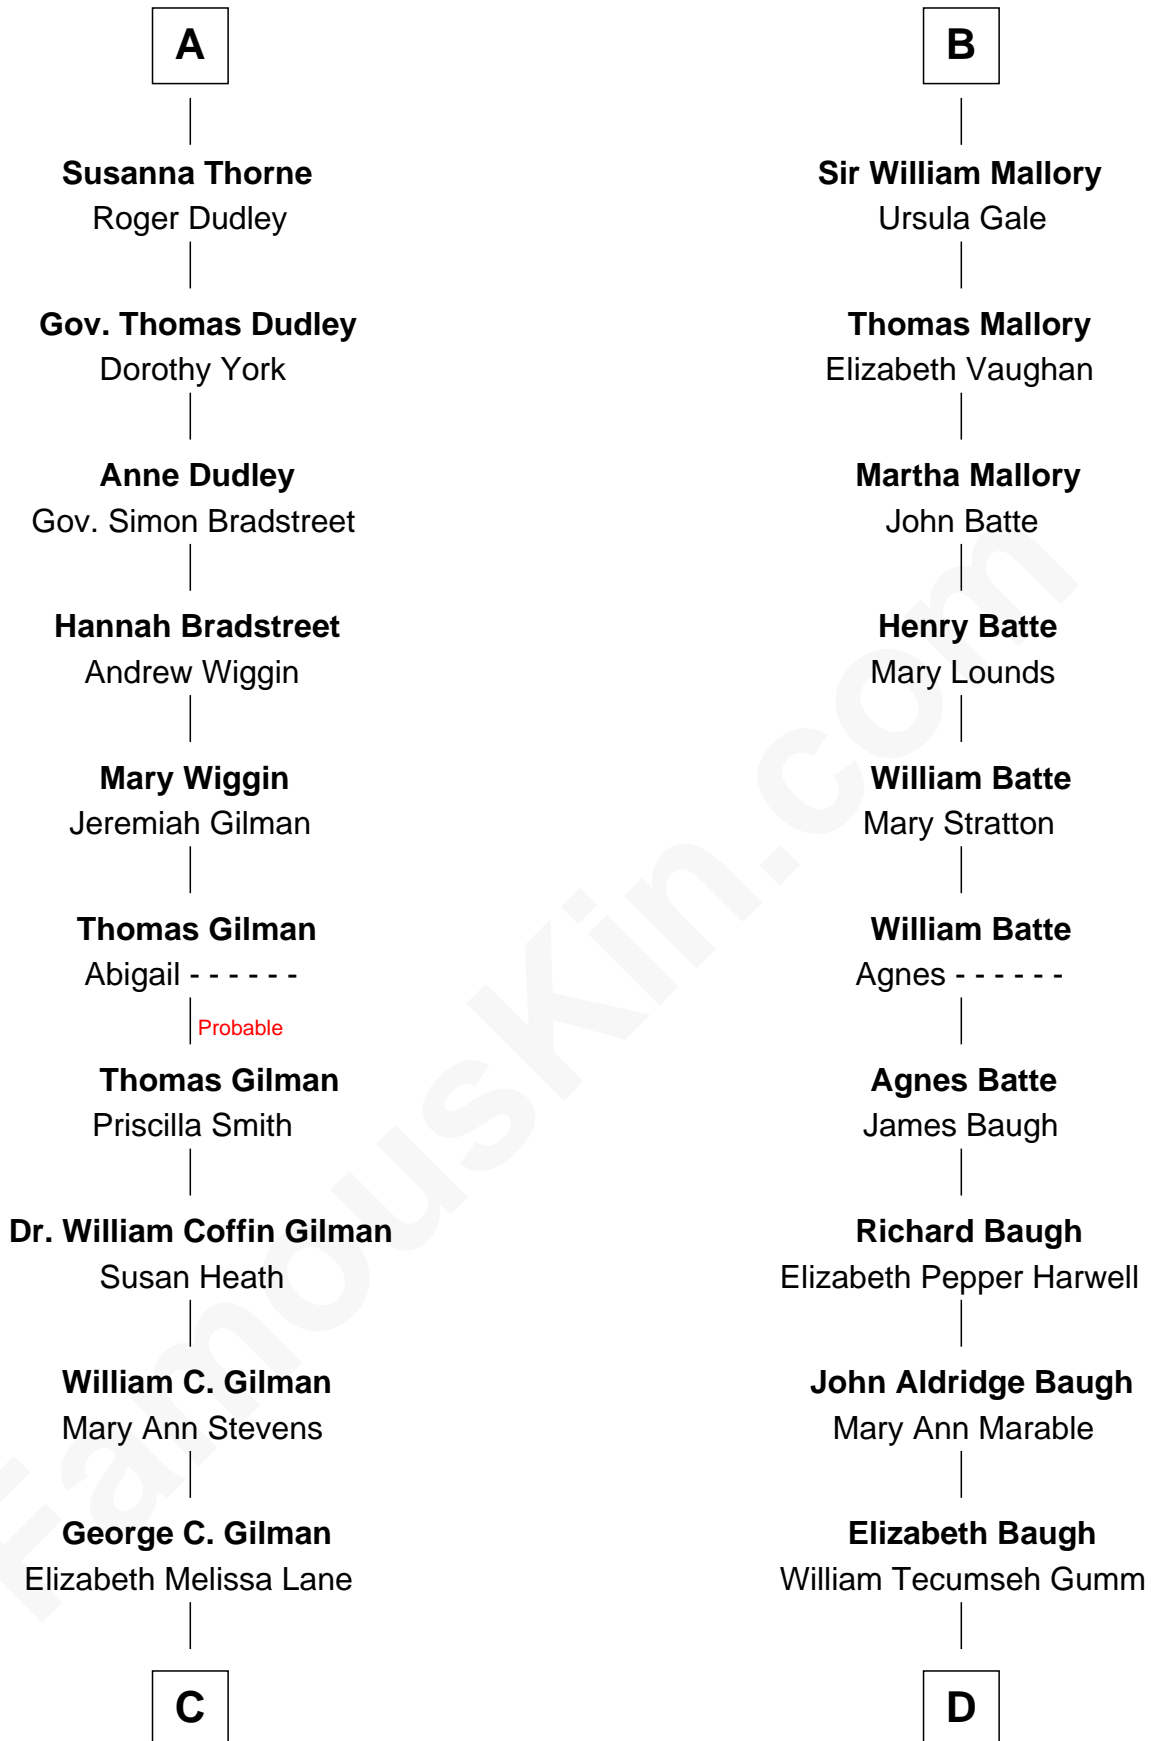

# FamousKin.com Relationship Chart of

**George Hamilton**

*TV and Movie Actor*

18th cousin 1 time removed of

**Judy Garland**

*Singer and Movie Actress*

**Sir John Grey**

Avice Marmion

FamousKin.com