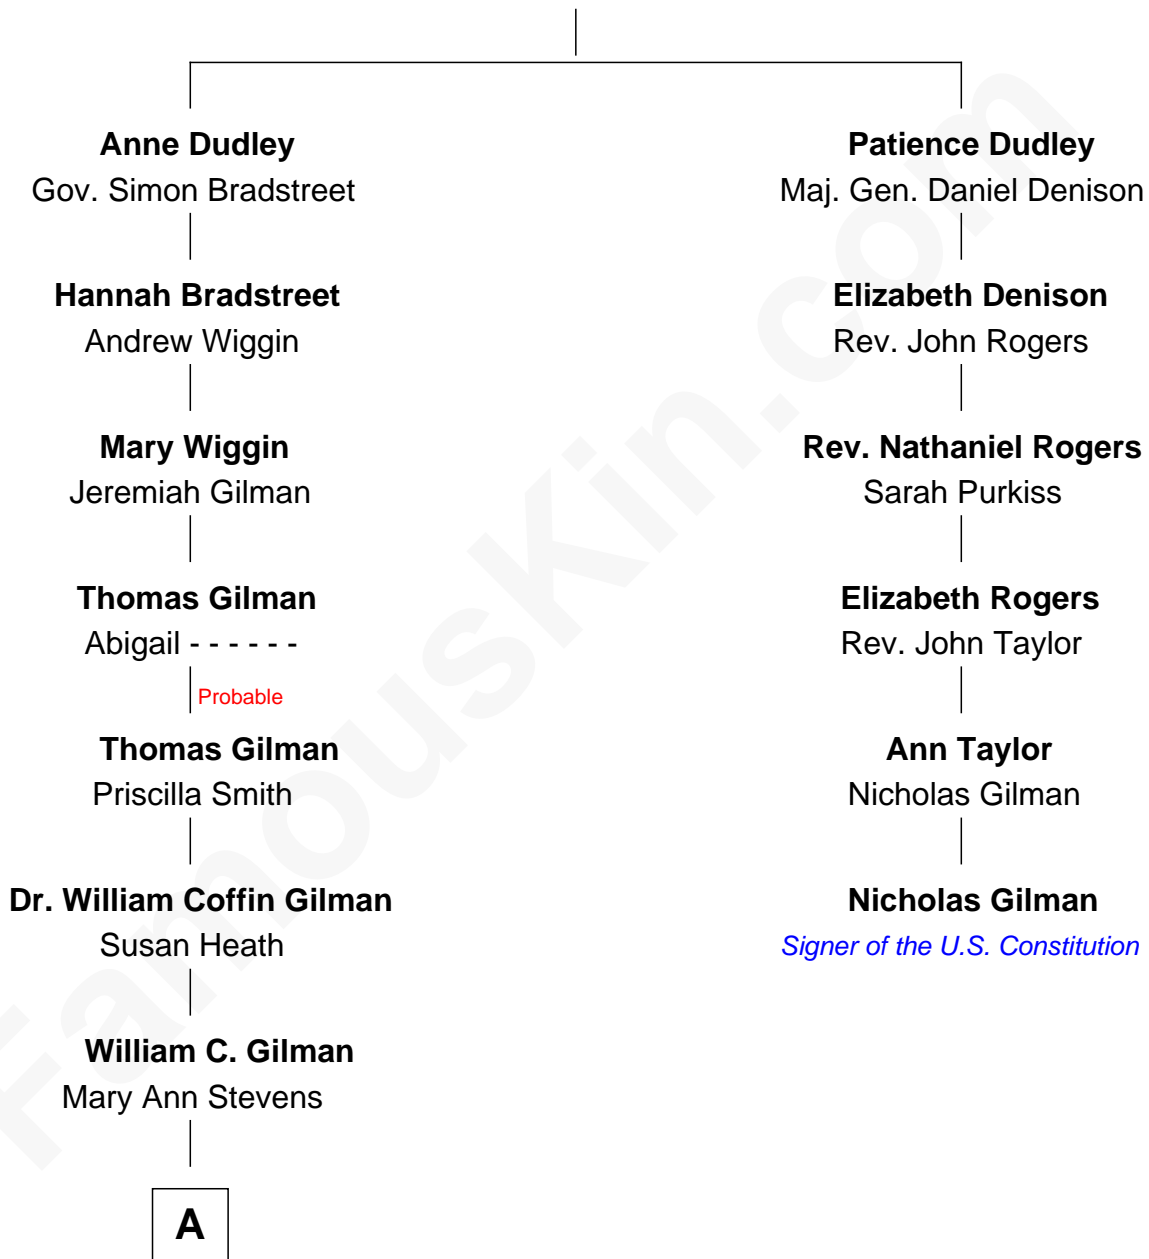

# FamousKin.com Relationship Chart of

**George Hamilton**

*TV and Movie Actor*

5th cousin 5 times removed of

**Nicholas Gilman**

*Signer of the U.S. Constitution*

**Gov. Thomas Dudley**

Dorothy York

**A**

—  
**George C. Gilman**  
Elizabeth Melissa Lane

—  
**Lillian C. Gilman**  
Harry Fuller Hamilton

—  
**George William Hamilton**  
Anne Lucille Stevens

—  
**George Hamilton**  
*TV and Movie Actor*

FamousKin.com