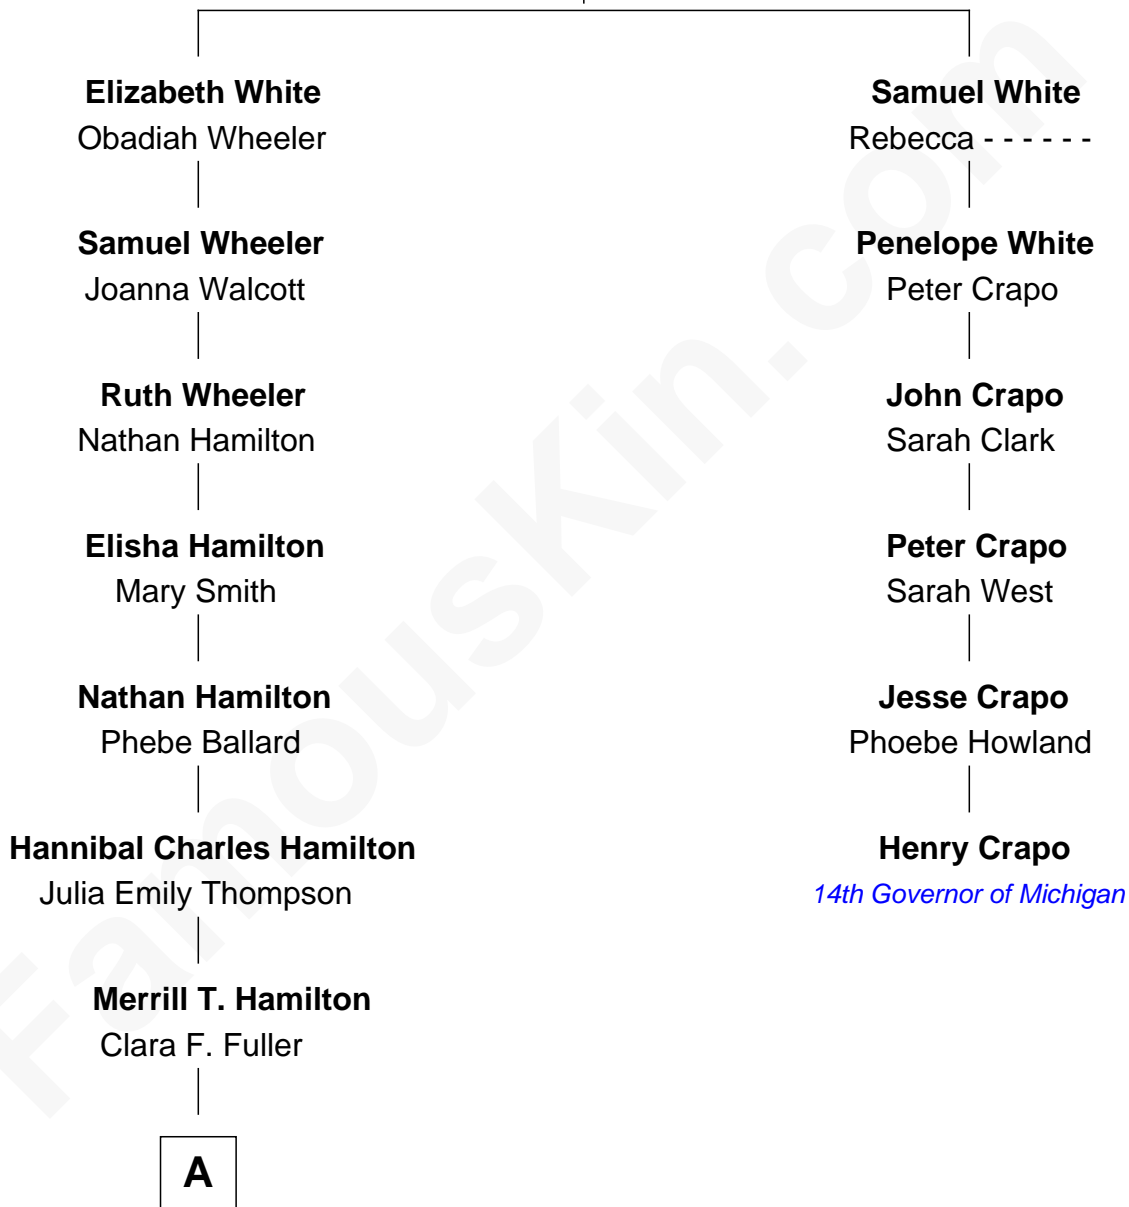

FamousKin.com Relationship Chart of

George Hamilton

TV and Movie Actor

5th cousin 4 times removed of

Henry Crapo

14th Governor of Michigan

Resolved White

Judith Vassall

A

—
Harry Fuller Hamilton

Lillian C. Gilman

—
George William Hamilton

Anne Lucille Stevens

—
George Hamilton

TV and Movie Actor

FamousKin.com