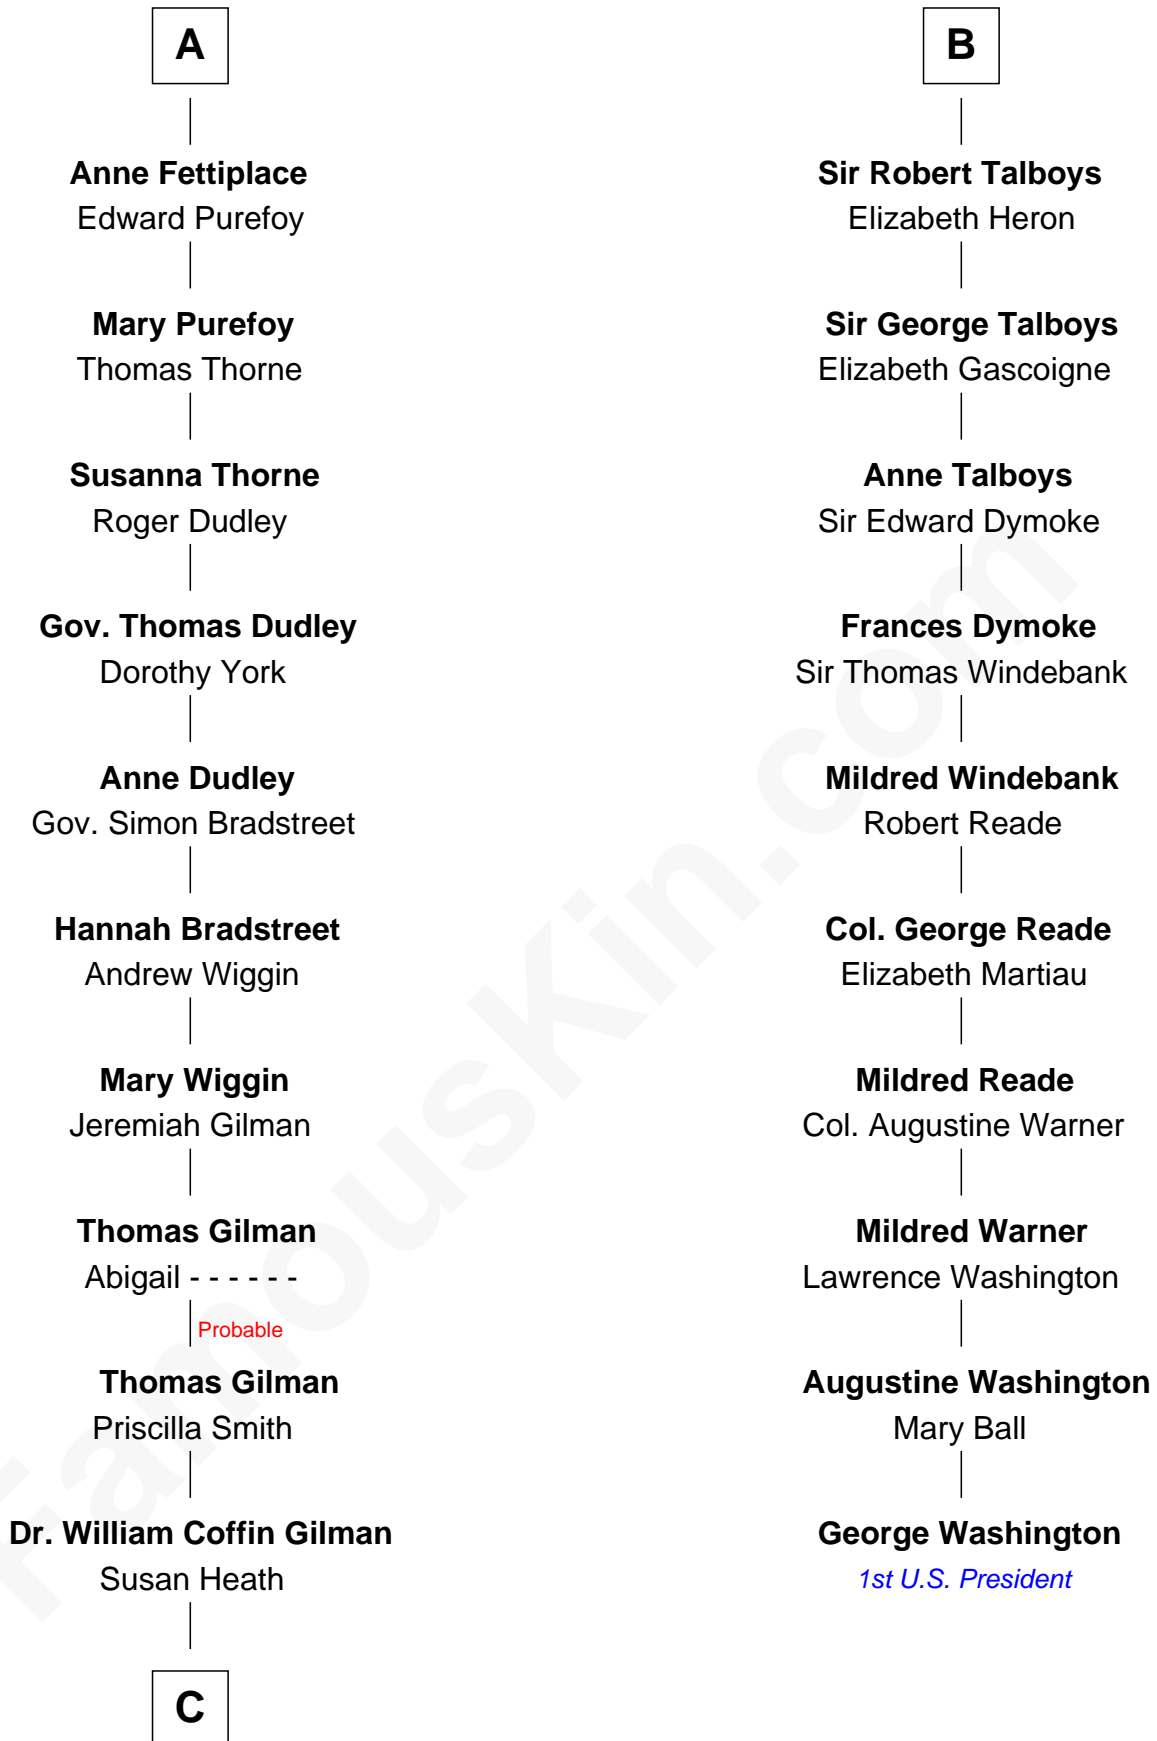

FamousKin.com Relationship Chart of

George Hamilton

TV and Movie Actor

16th cousin 5 times removed of

George Washington

1st U.S. President

William de Odingsells

Ela FitzWalter

Sir Roger de Herdeburgh

Ela Herdeburgh

Sir William de Boteler

Ankaret le Boteler

John le Strange

Eleanor le Strange

Sir Reynold de Grey

Sir Reynold Grey

Margaret de Ros

Margaret Grey

Sir William Bonville

Elizabeth Bonville

William Talboys

B

C

—
William C. Gilman

Mary Ann Stevens

—
George C. Gilman

Elizabeth Melissa Lane

—
Lillian C. Gilman

Harry Fuller Hamilton

—
George William Hamilton

Anne Lucille Stevens

—
George Hamilton