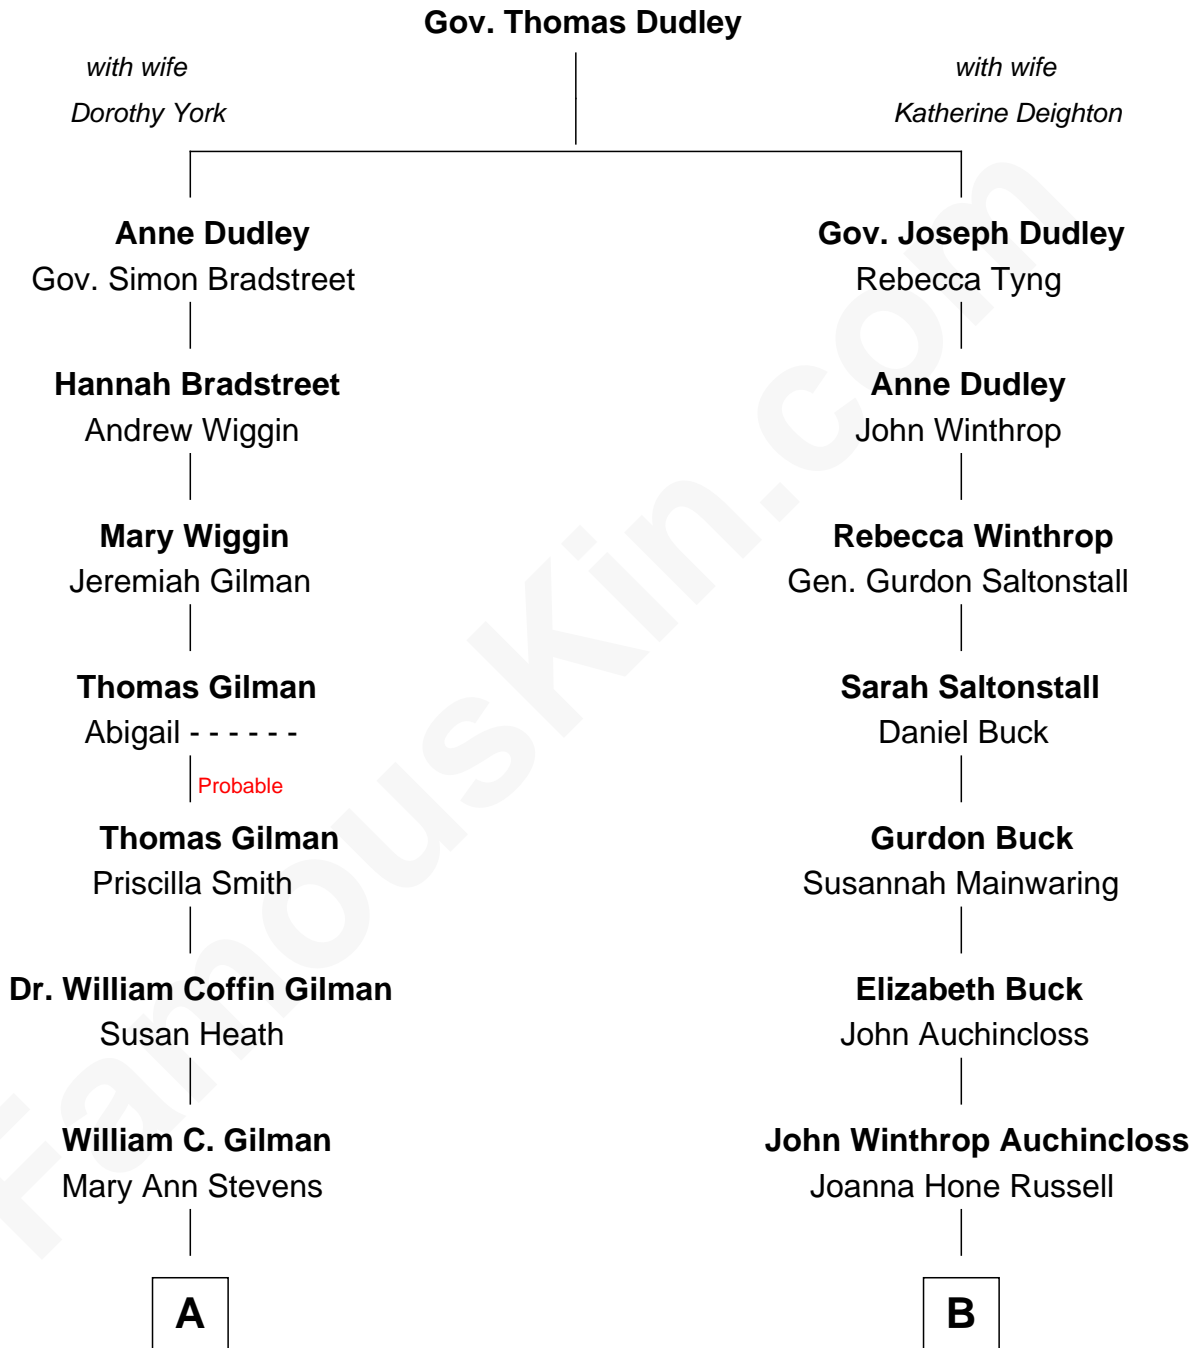

FamousKin.com Relationship Chart of

George Hamilton

TV and Movie Actor

8th cousin 2 times removed of

Louis Auchincloss

Author

George Hamilton photo by [Angela George](#) [\(CC BY-SA 3.0\)](#)