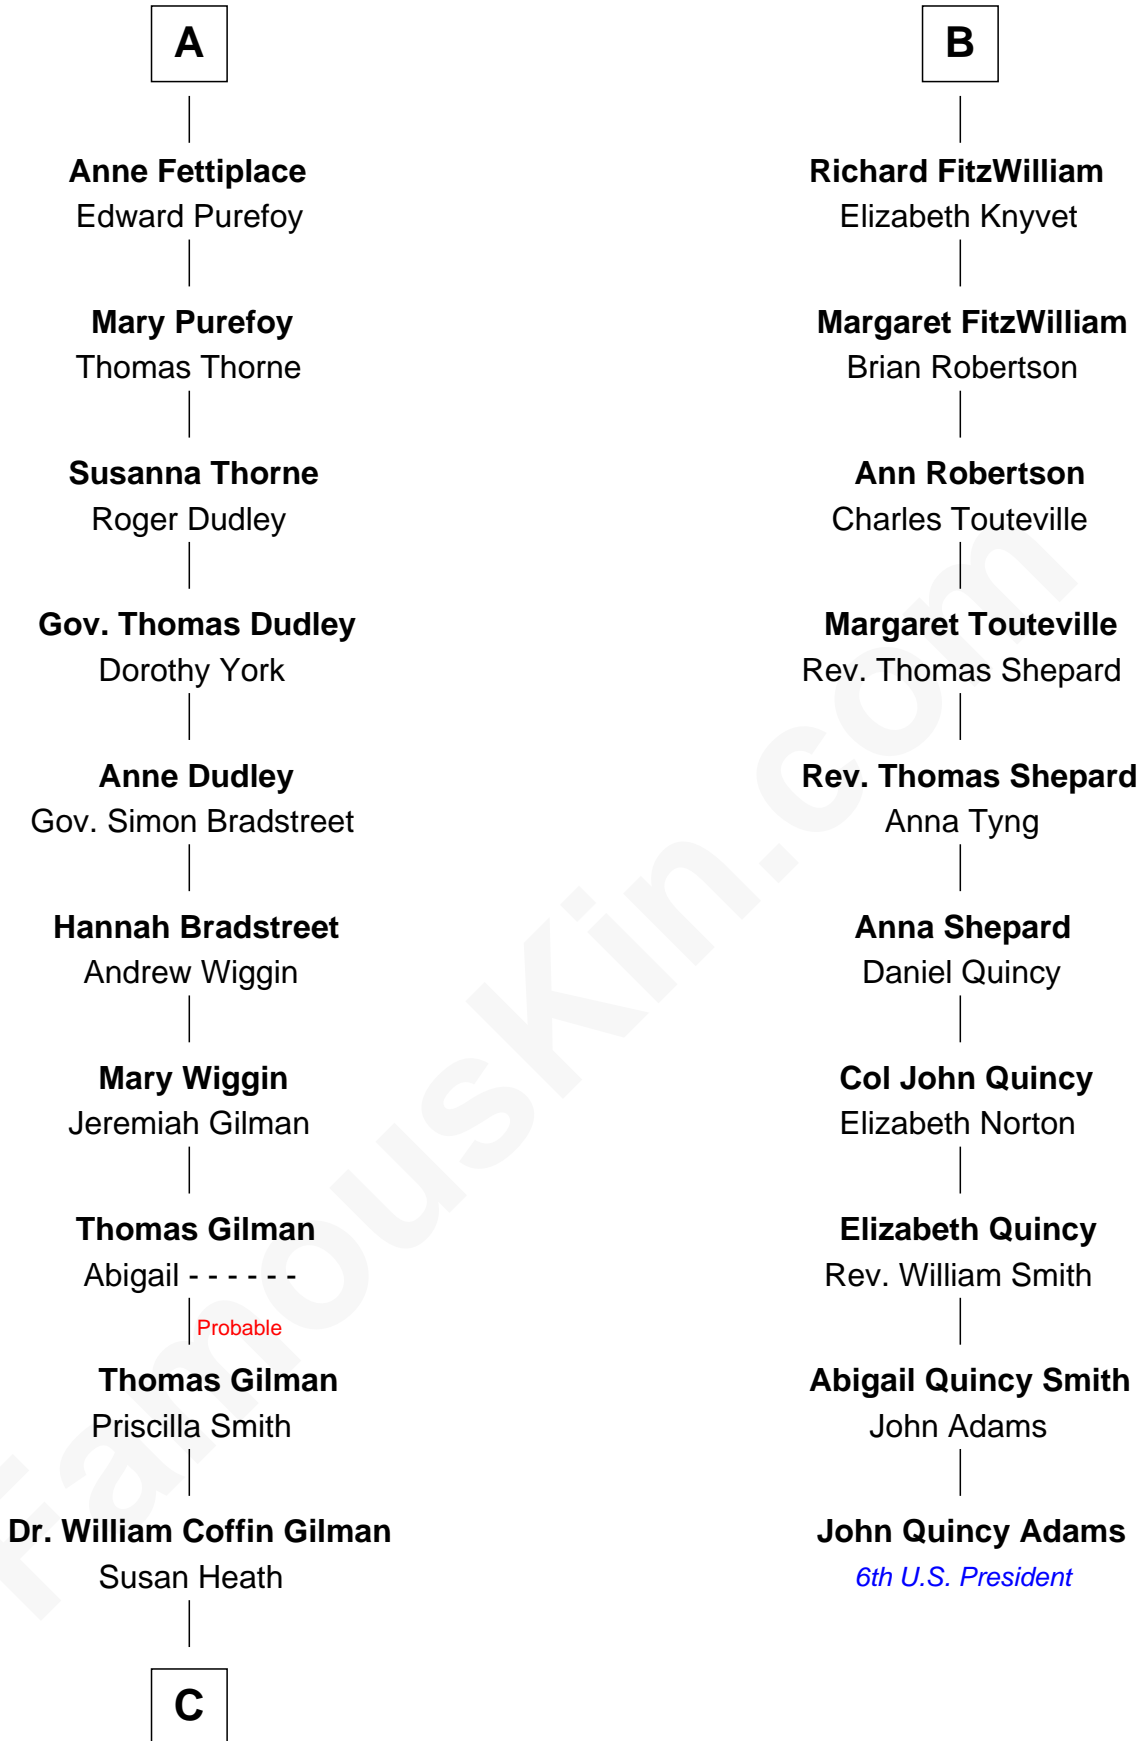

FamousKin.com Relationship Chart of

George Hamilton

TV and Movie Actor

16th cousin 5 times removed of

John Quincy Adams

6th U.S. President

William de Odingsells

Ela FitzWalter

John de Clinton

William de Clinton

Julian de Leybourne

Elizabeth de Clinton

Sir John FitzWilliam

Sir William FitzWilliam

Maude de Cromwell

Sir John FitzWilliam

Eleanor Greene

John FitzWilliam

Helen Villiers

Sir William FitzWilliam

Anne Hawes

B

C

William C. Gilman

Mary Ann Stevens

George C. Gilman

Elizabeth Melissa Lane

Lillian C. Gilman

Harry Fuller Hamilton

George William Hamilton

Anne Lucille Stevens

George Hamilton