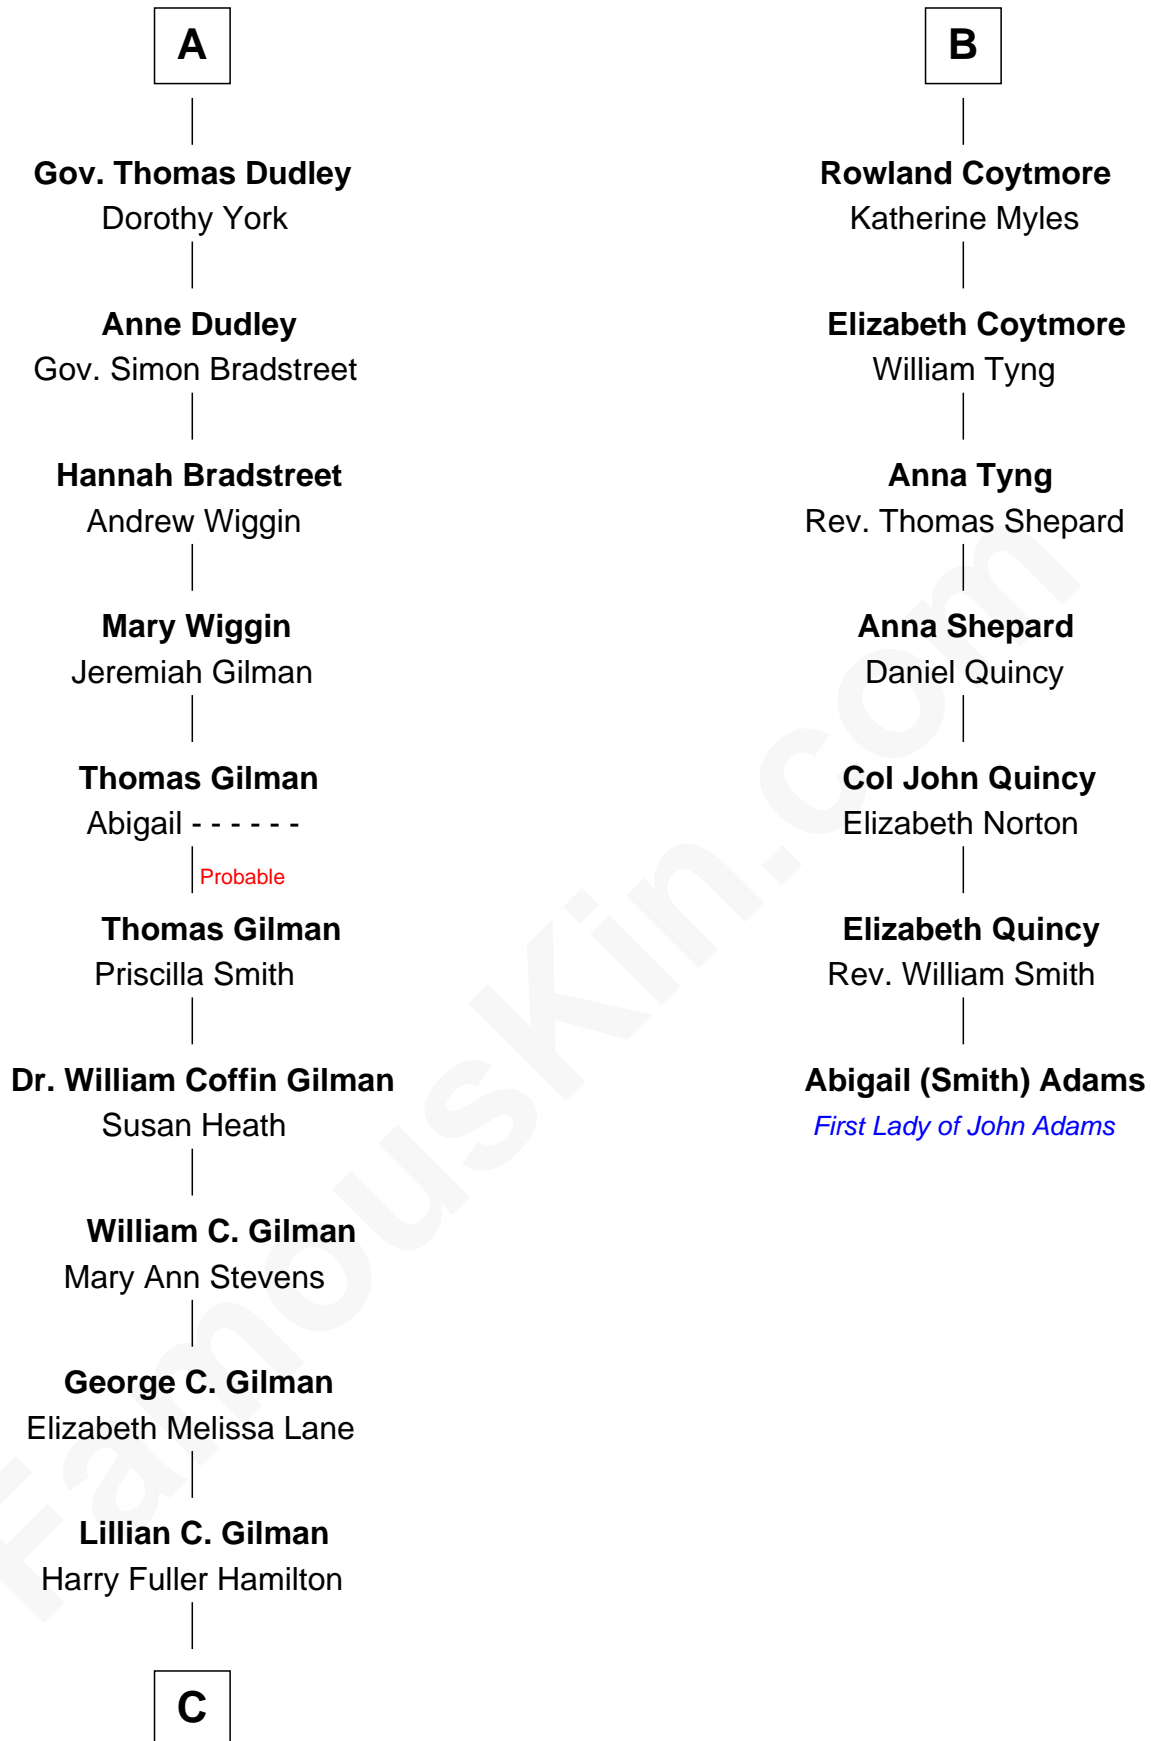

FamousKin.com Relationship Chart of

George Hamilton

TV and Movie Actor

13th cousin 5 times removed of

Abigail (Smith) Adams

First Lady of President John Adams

John of Gaunt

Katherine Roet

C

George William Hamilton

Anne Lucille Stevens

George Hamilton

TV and Movie Actor

FamousKin.com