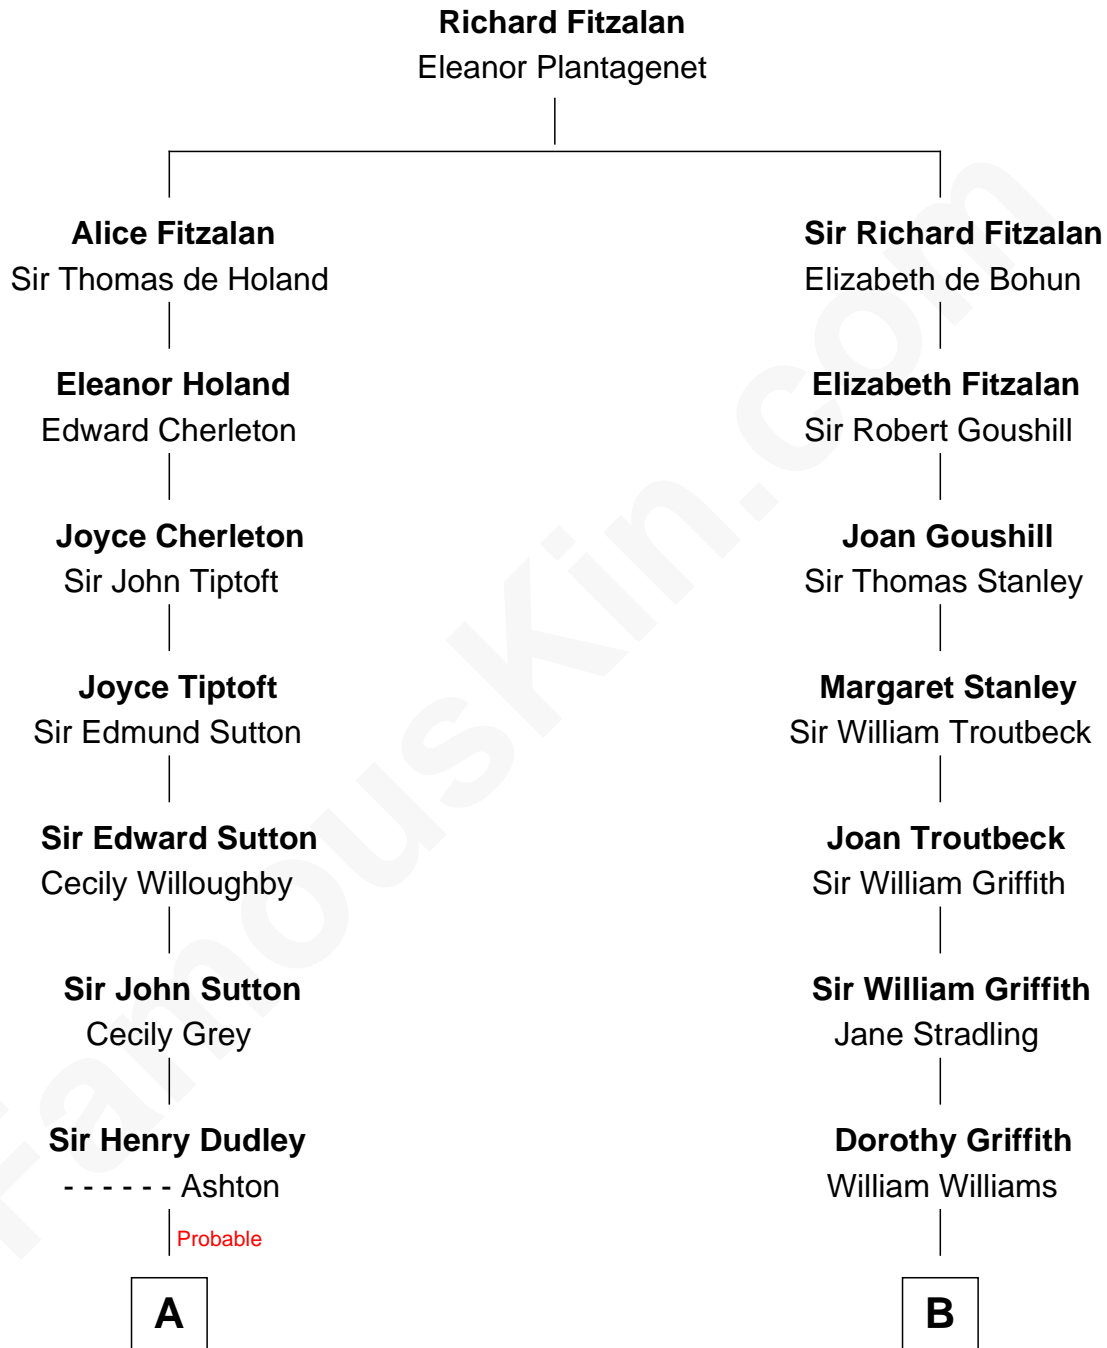

## Relationship Chart of

**George Hamilton**

*TV and Movie Actor*

14th cousin 5 times removed of

**Abigail (Smith) Adams**

*First Lady of President John Adams*

**C**

**Lillian C. Gilman**  
Harry Fuller Hamilton