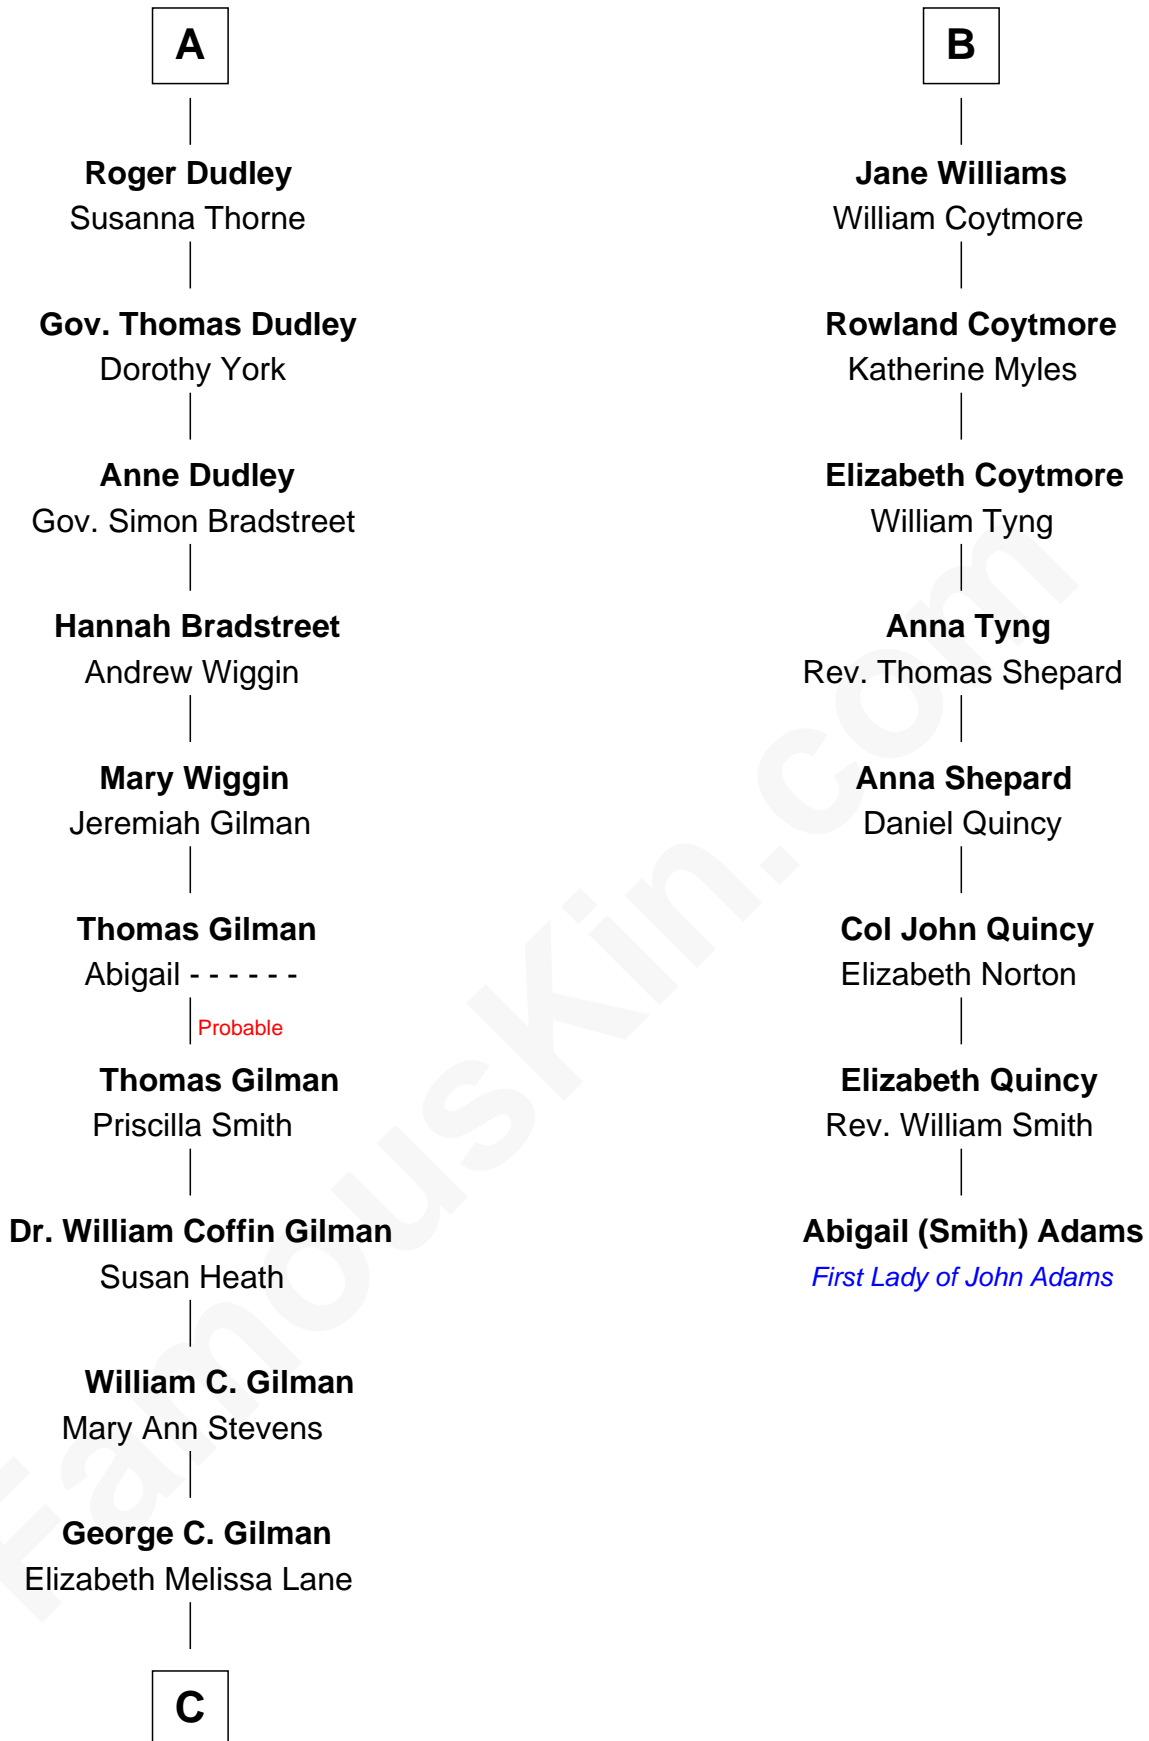

## Relationship Chart of

**George Hamilton**

*TV and Movie Actor*

14th cousin 5 times removed of

**Abigail (Smith) Adams**

*First Lady of President John Adams*

**C**

**Lillian C. Gilman**  
Harry Fuller Hamilton

**George William Hamilton**  
Anne Lucille Stevens

**George Hamilton**  
*TV and Movie Actor*

FamousKin.com