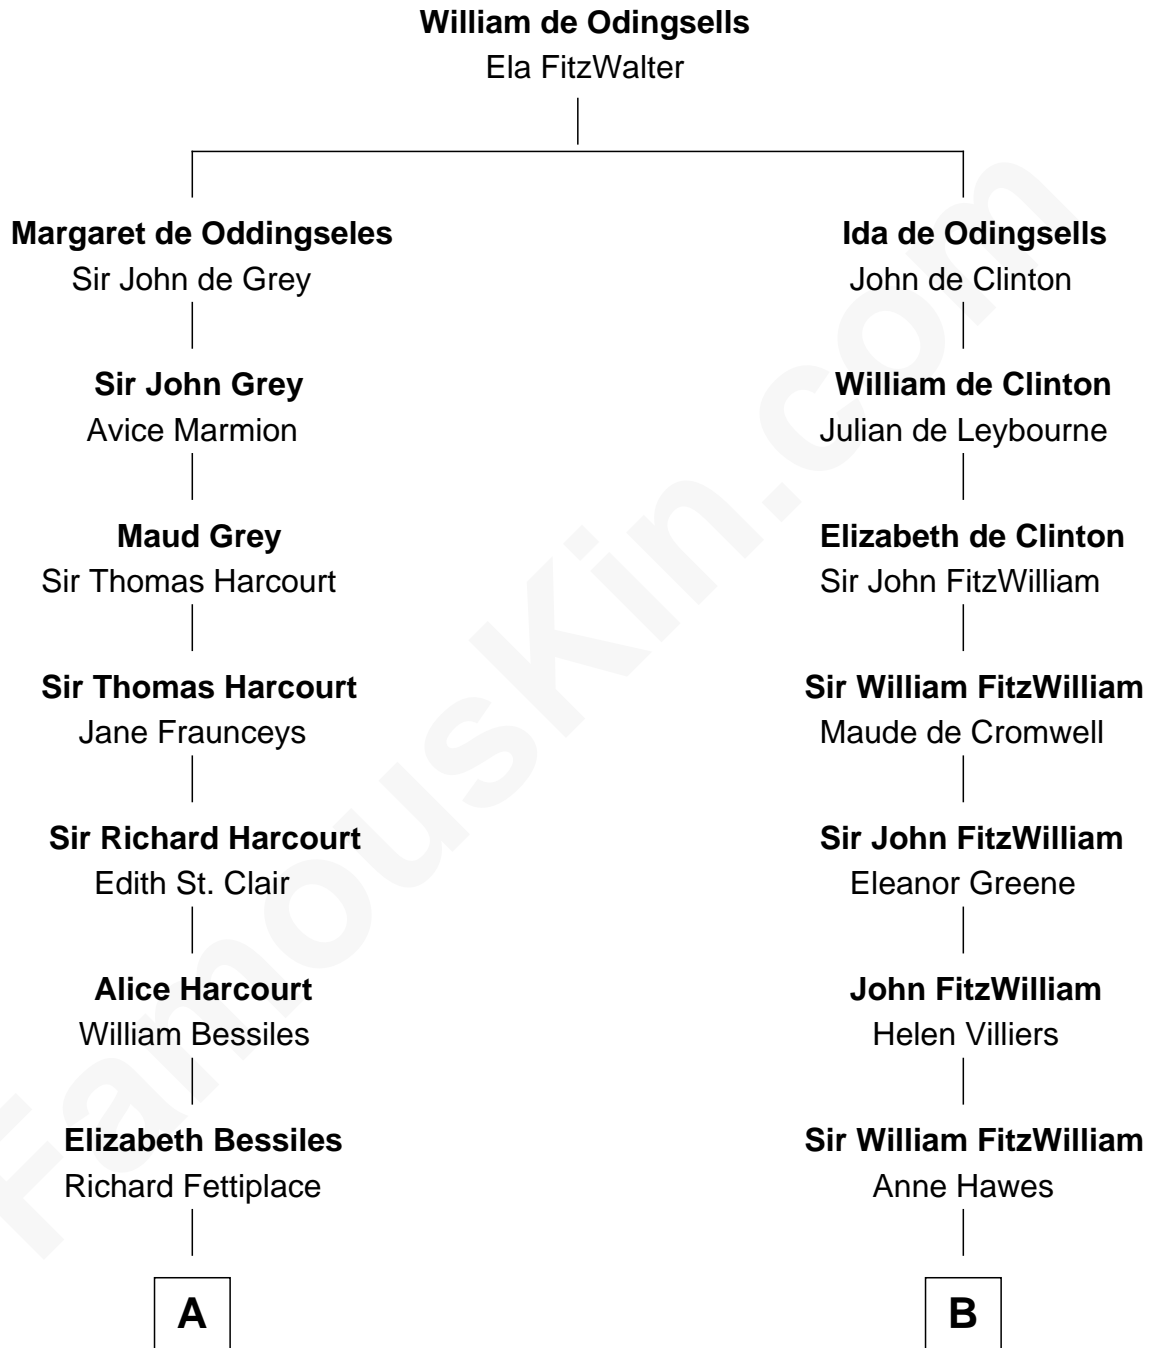

# FamousKin.com Relationship Chart of

**George Hamilton**

*TV and Movie Actor*

15th cousin 6 times removed of

**Abigail (Smith) Adams**

*First Lady of President John Adams*

**C**

William C. Gilman

Mary Ann Stevens

George C. Gilman

Elizabeth Melissa Lane

Lillian C. Gilman

Harry Fuller Hamilton

George William Hamilton

Anne Lucille Stevens

George Hamilton