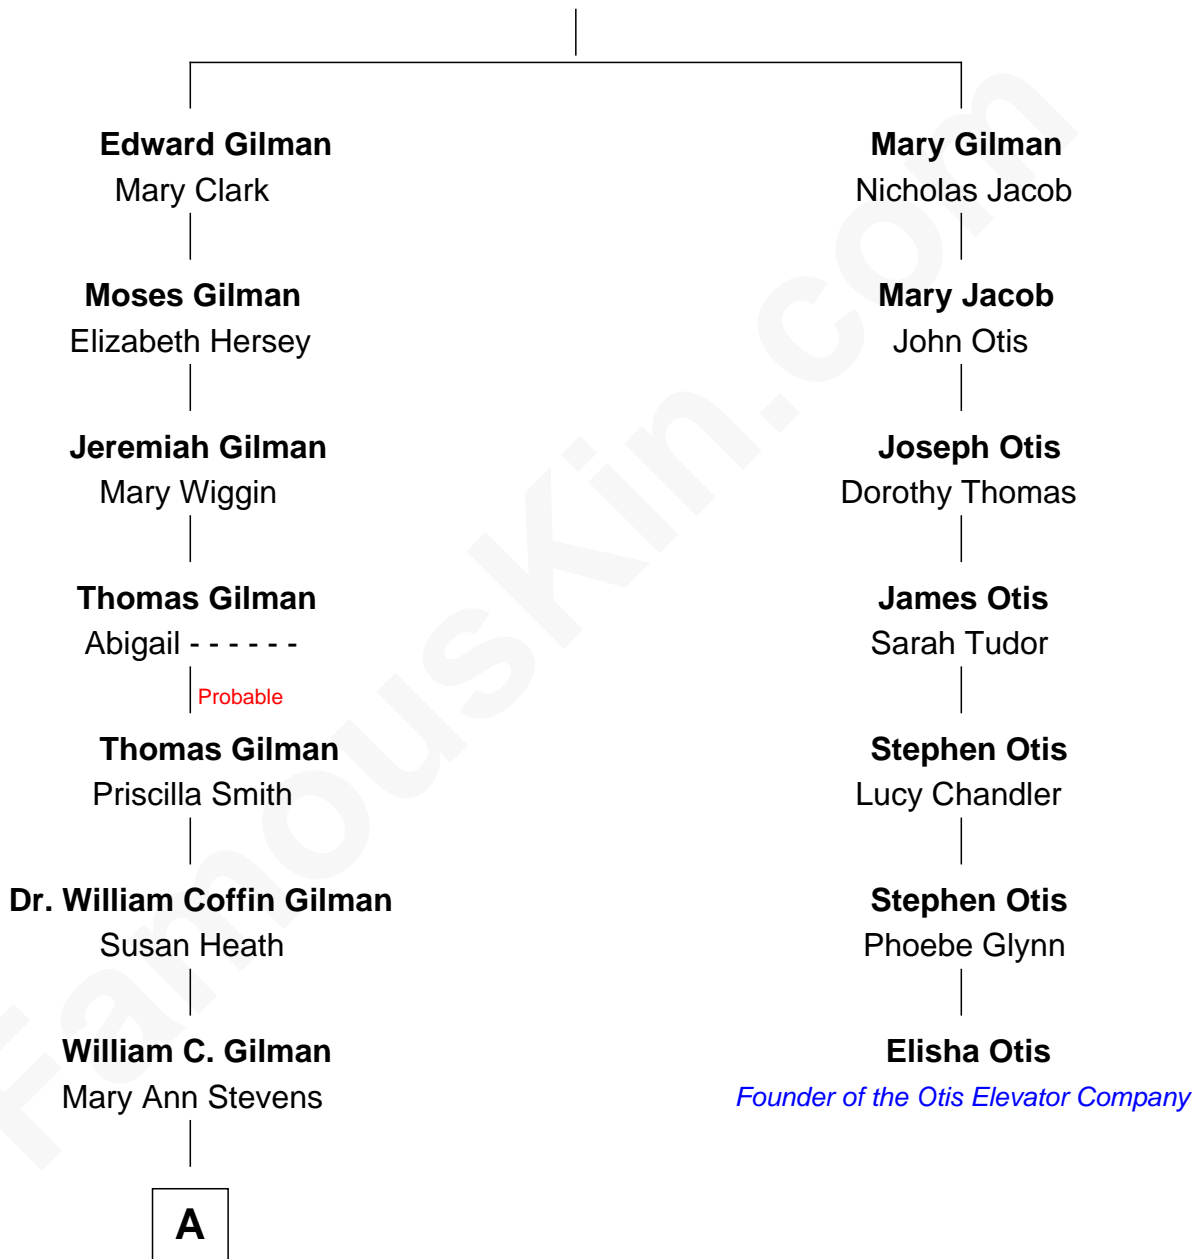

FamousKin.com Relationship Chart of

George Hamilton

TV and Movie Actor

6th cousin 4 times removed of

Elisha Otis

Founder of the Otis Elevator Company

Edward Gilman

A

—
George C. Gilman
Elizabeth Melissa Lane

—
Lillian C. Gilman
Harry Fuller Hamilton

—
George William Hamilton
Anne Lucille Stevens

—
George Hamilton
TV and Movie Actor

FamousKin.com