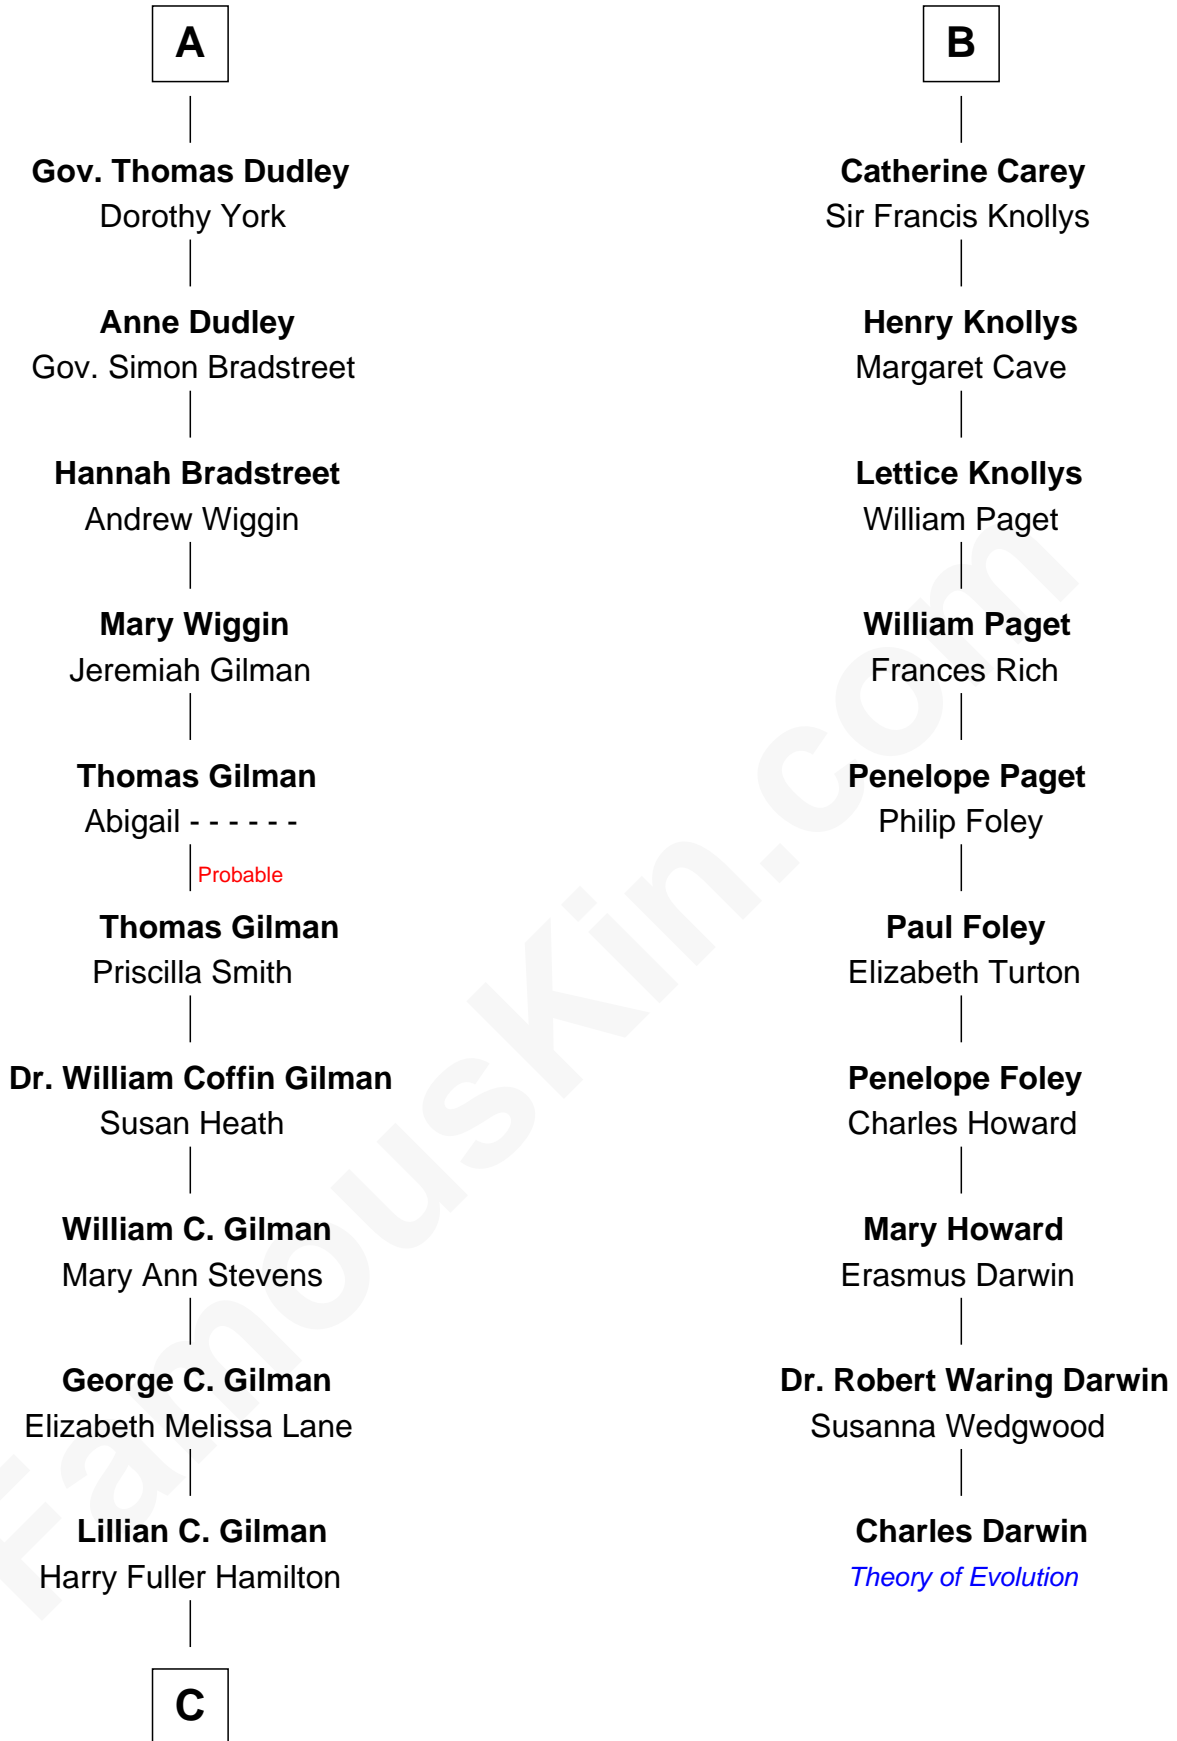

FamousKin.com

Relationship Chart of

George Hamilton

TV and Movie Actor

16th cousin 2 times removed of

Charles Darwin
Theory of Evolution

C

George William Hamilton

Anne Lucille Stevens

George Hamilton

TV and Movie Actor

FamousKin.com