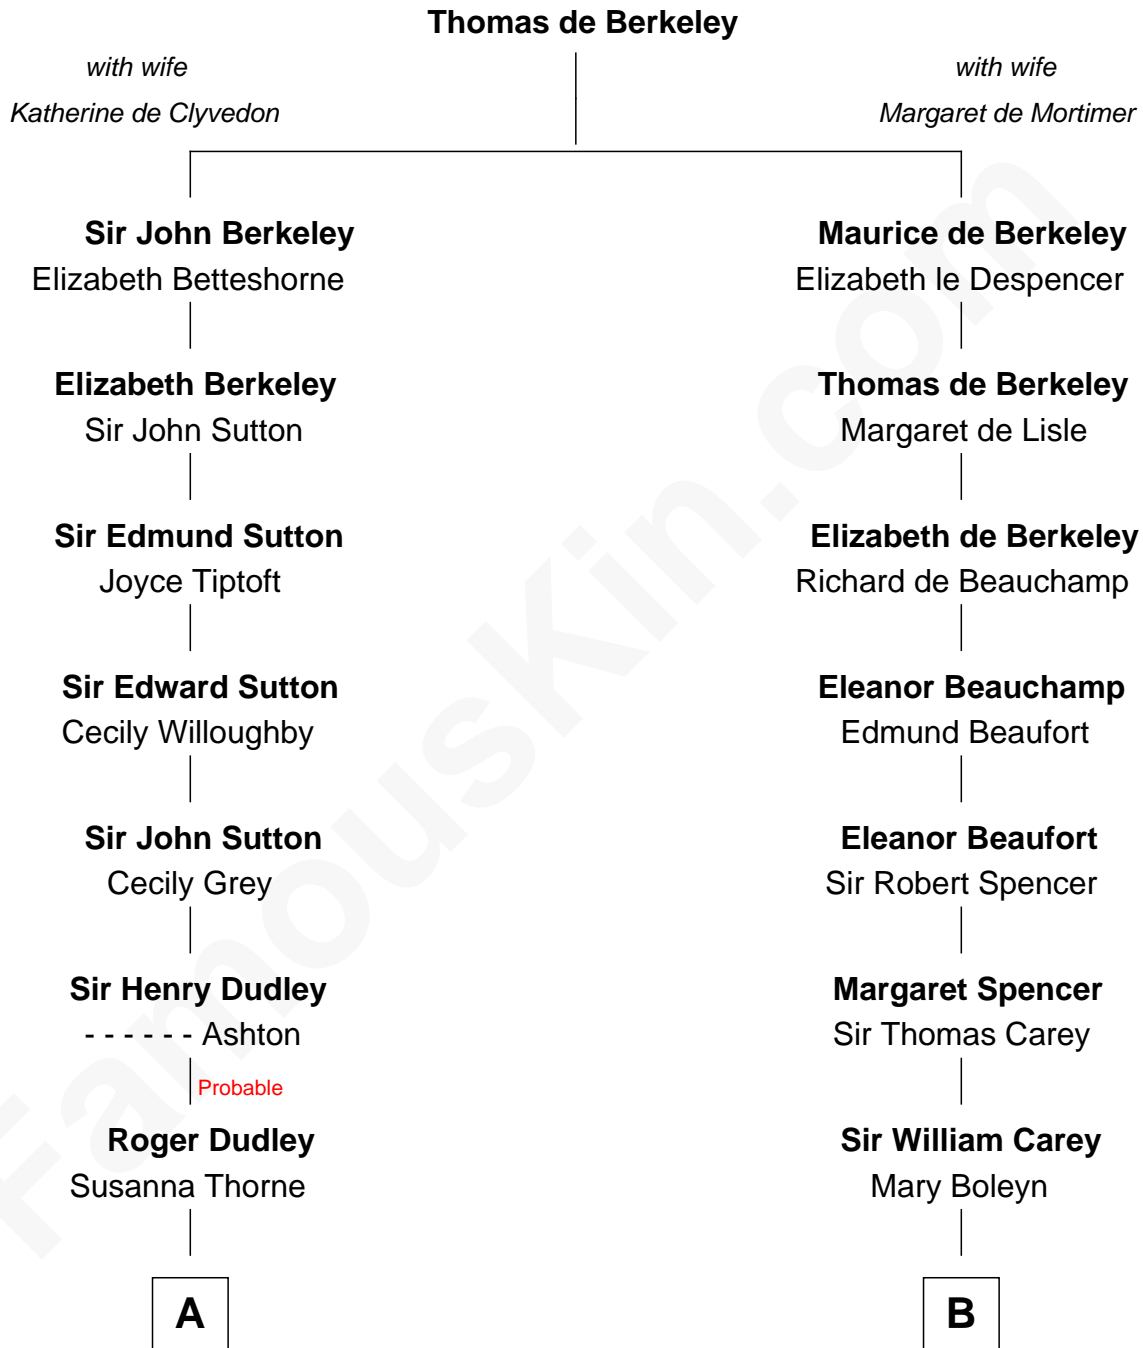

FamousKin.com

Relationship Chart of

George Hamilton

TV and Movie Actor

16th cousin 2 times removed of

Charles Darwin
Theory of Evolution

C

George William Hamilton

Anne Lucille Stevens

George Hamilton

TV and Movie Actor

FamousKin.com