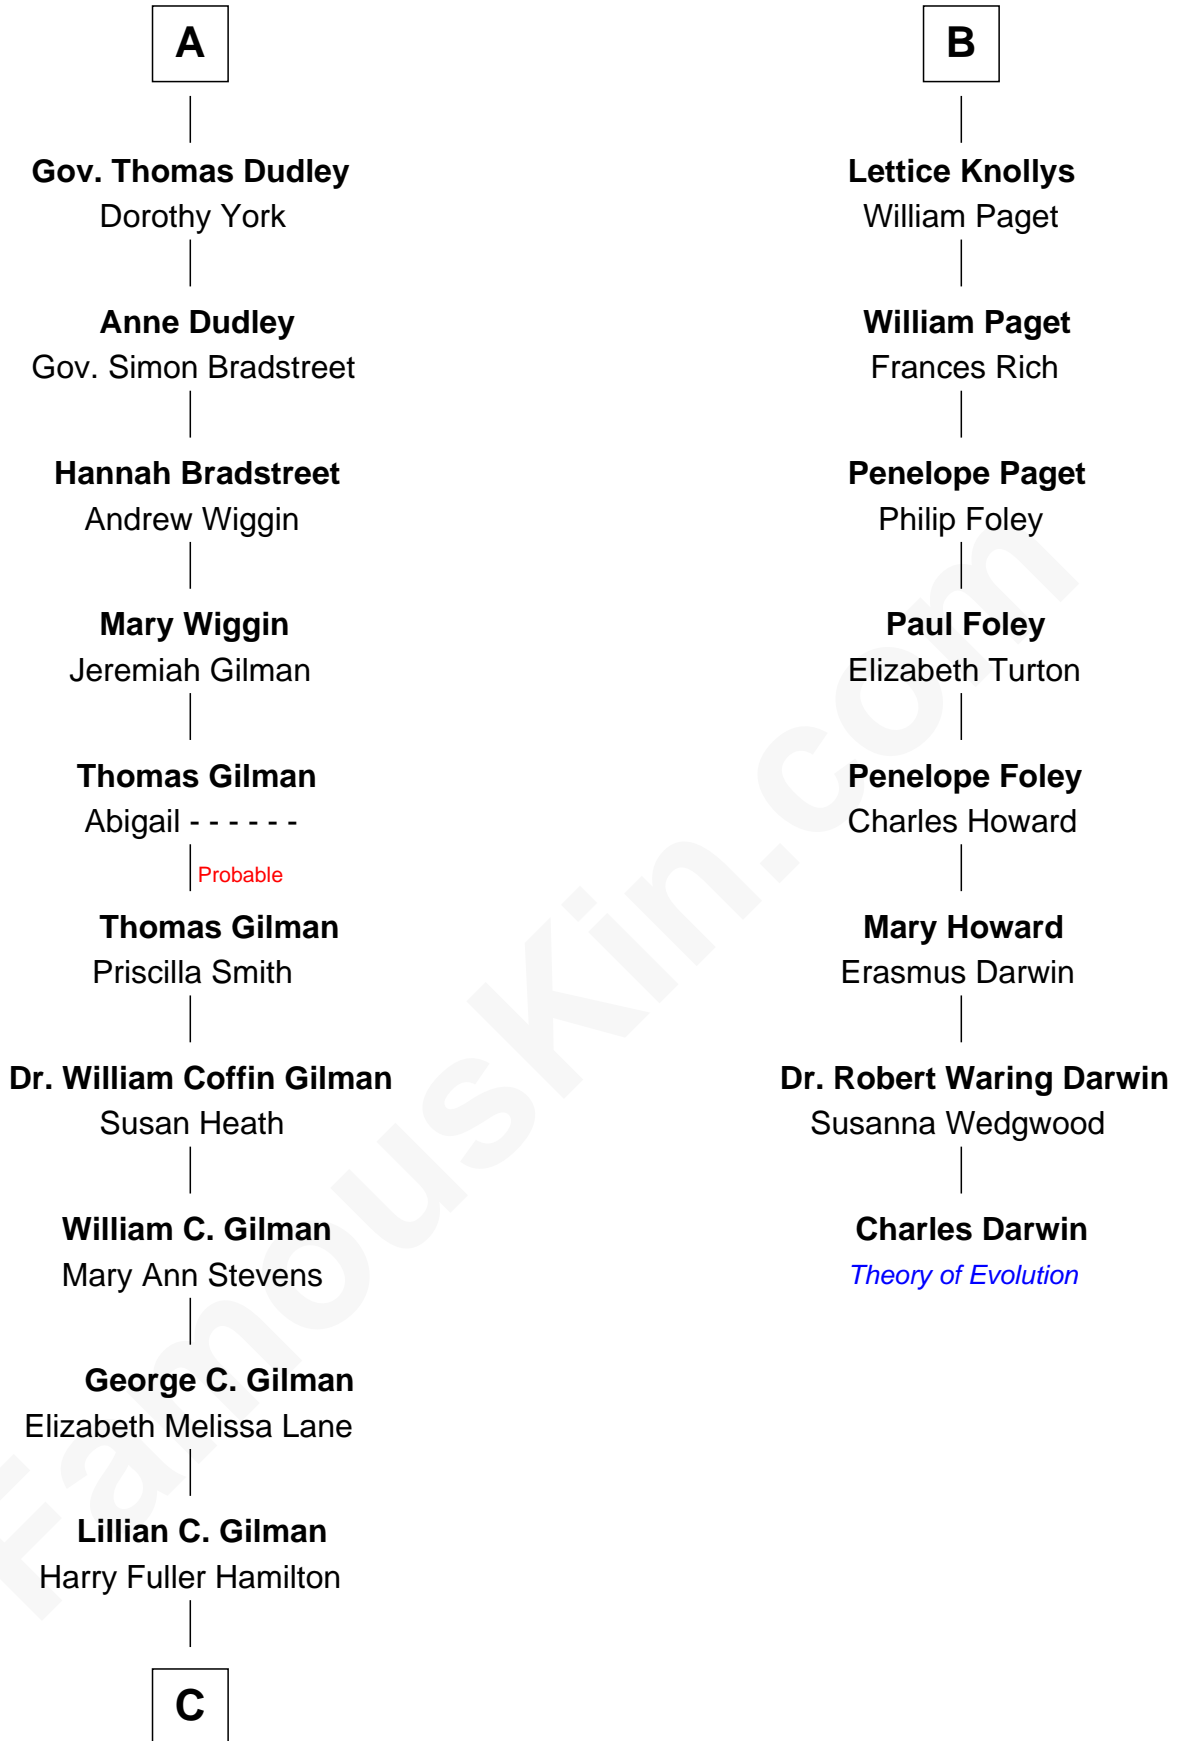

FamousKin.com

Relationship Chart of

George Hamilton

TV and Movie Actor

14th cousin 4 times removed of

Charles Darwin
Theory of Evolution

Sir Thomas de Holand
Alice Fitzalan

C

George William Hamilton

Anne Lucille Stevens

George Hamilton

TV and Movie Actor

FamousKin.com