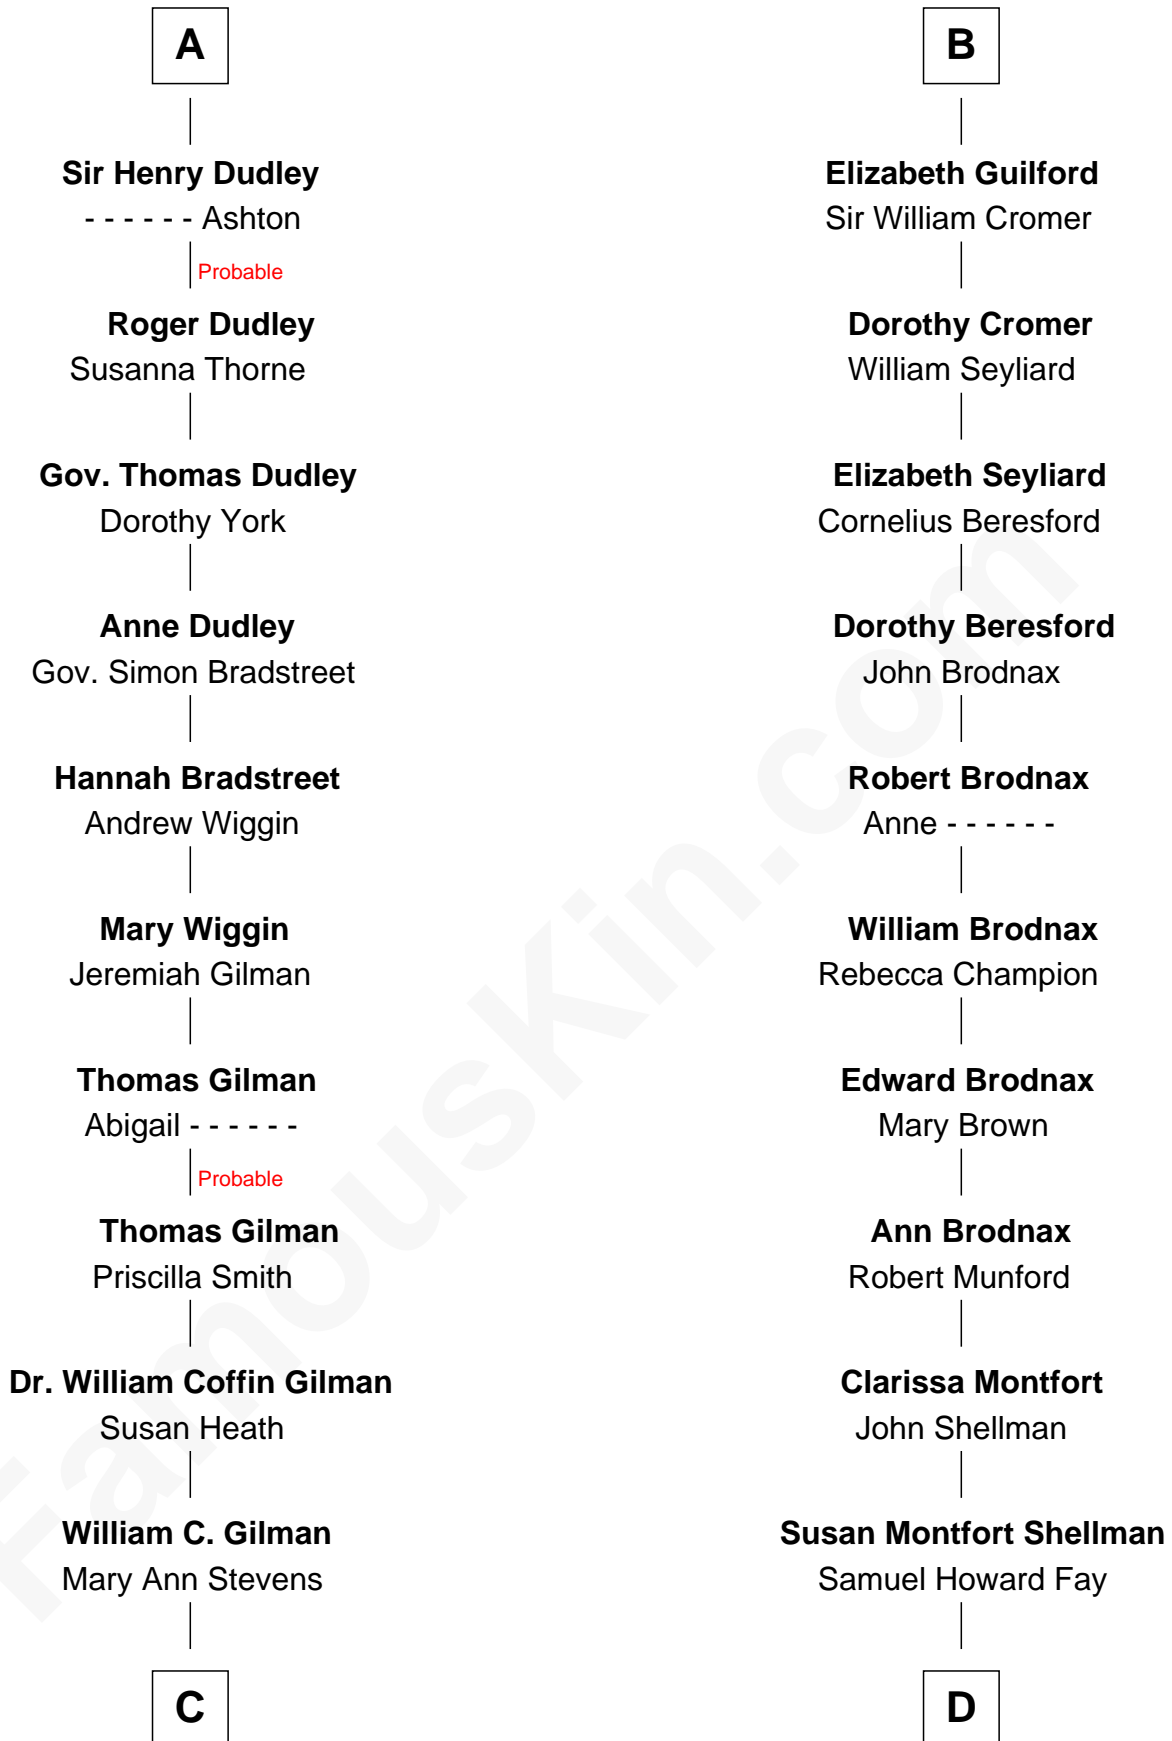

FamousKin.com Relationship Chart of

George Hamilton

TV and Movie Actor

20th cousin 1 time removed of

Jeb Bush

43rd Governor of Florida

Sir Robert de Holland

Maude la Zouche

C

George C. Gilman
Elizabeth Melissa Lane

Lillian C. Gilman
Harry Fuller Hamilton

George William Hamilton
Anne Lucille Stevens

George Hamilton
TV and Movie Actor

D

Harriet Eleanor Fay
Rev. James Smith Bush

Samuel Prescott Bush
Flora Sheldon