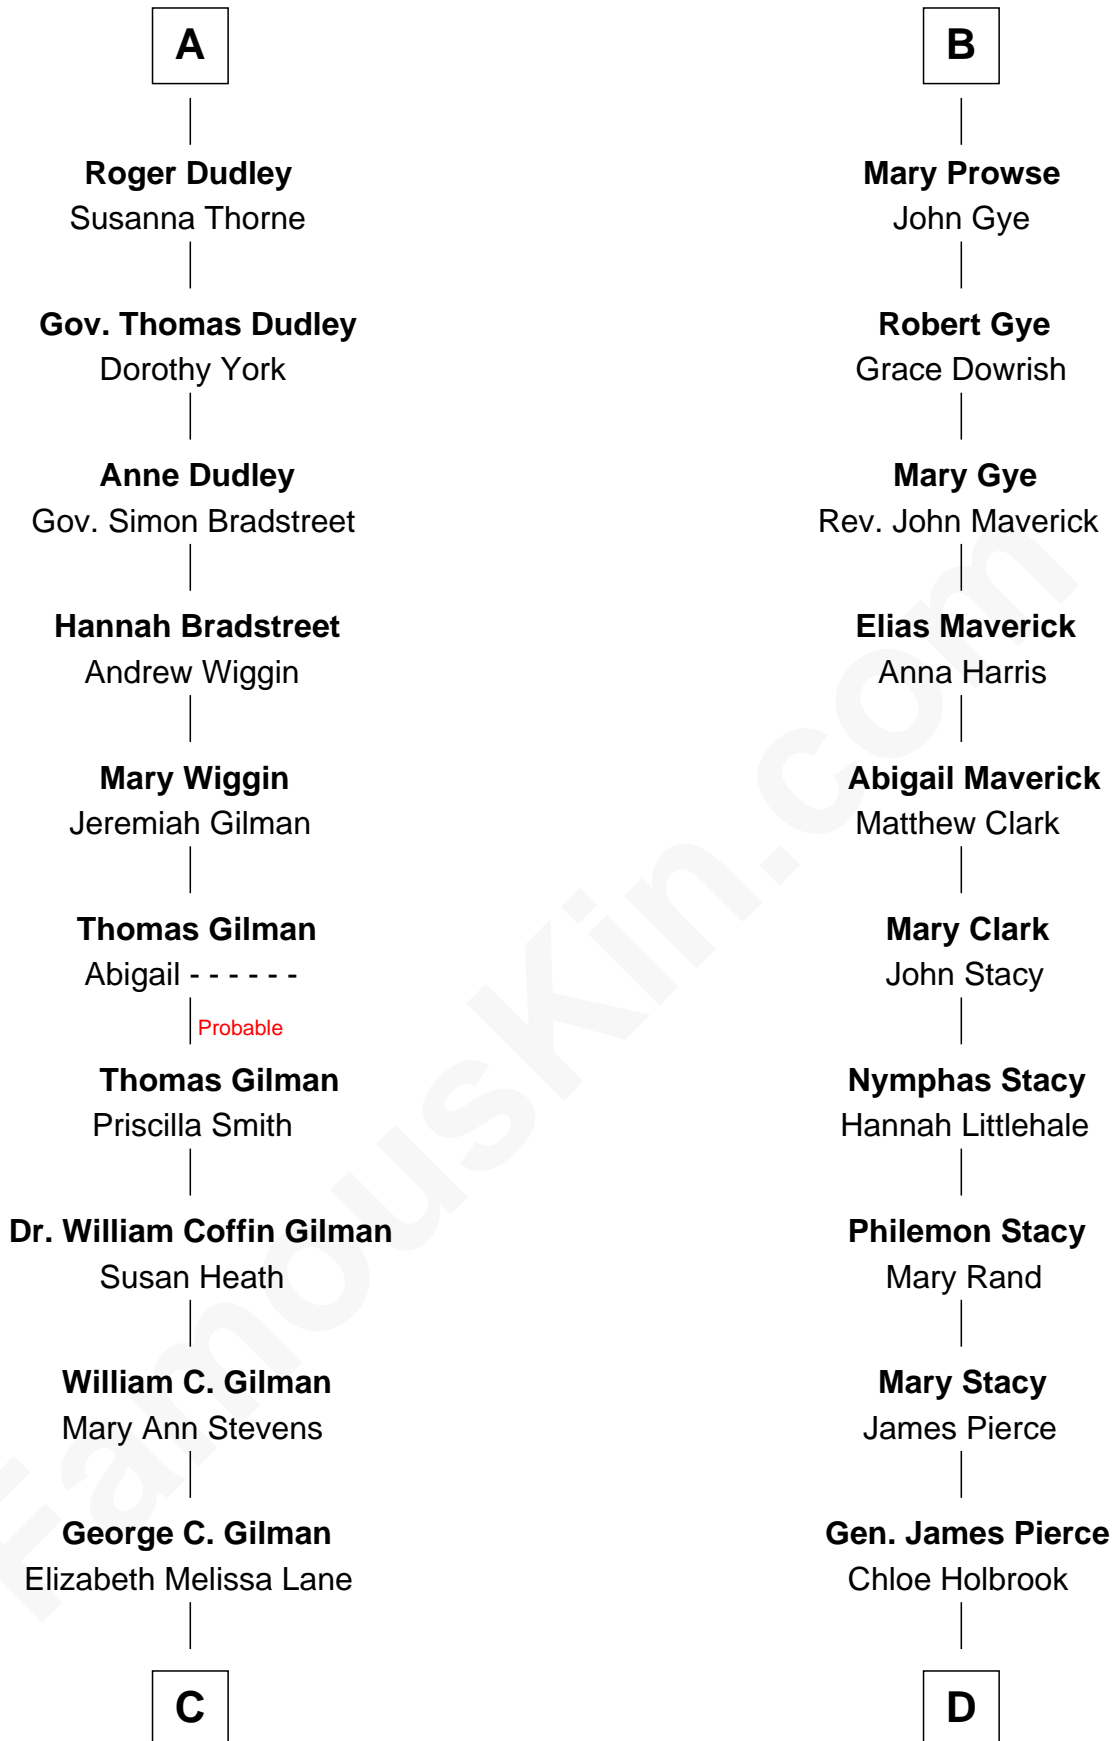

# FamousKin.com Relationship Chart of

**George Hamilton**

*TV and Movie Actor*

19th cousin 2 times removed of

**Jeb Bush**

*43rd Governor of Florida*

**Sir Maurice de Berkeley**

Eve la Zouche

**Milicent de Berkeley**

John Maltravers

**Sir John Maltravers**

Gwenthin -----

**Eleanor Maltravers**

John Fitzalan

**Joan Fitzalan**

Sir William Echyngham

**Joan Echyngham**

Sir John Bayntun

**Henry Bayntun**

-----

**Jane Bayntun**

Thomas Prowse

**B**

**C**

**Lillian C. Gilman**  
Harry Fuller Hamilton

**George William Hamilton**  
Anne Lucille Stevens

**George Hamilton**  
*TV and Movie Actor*

**D**

**Jonas James Pierce**  
Kate Pritzel

**Scott Pierce**  
Mabel Marvin