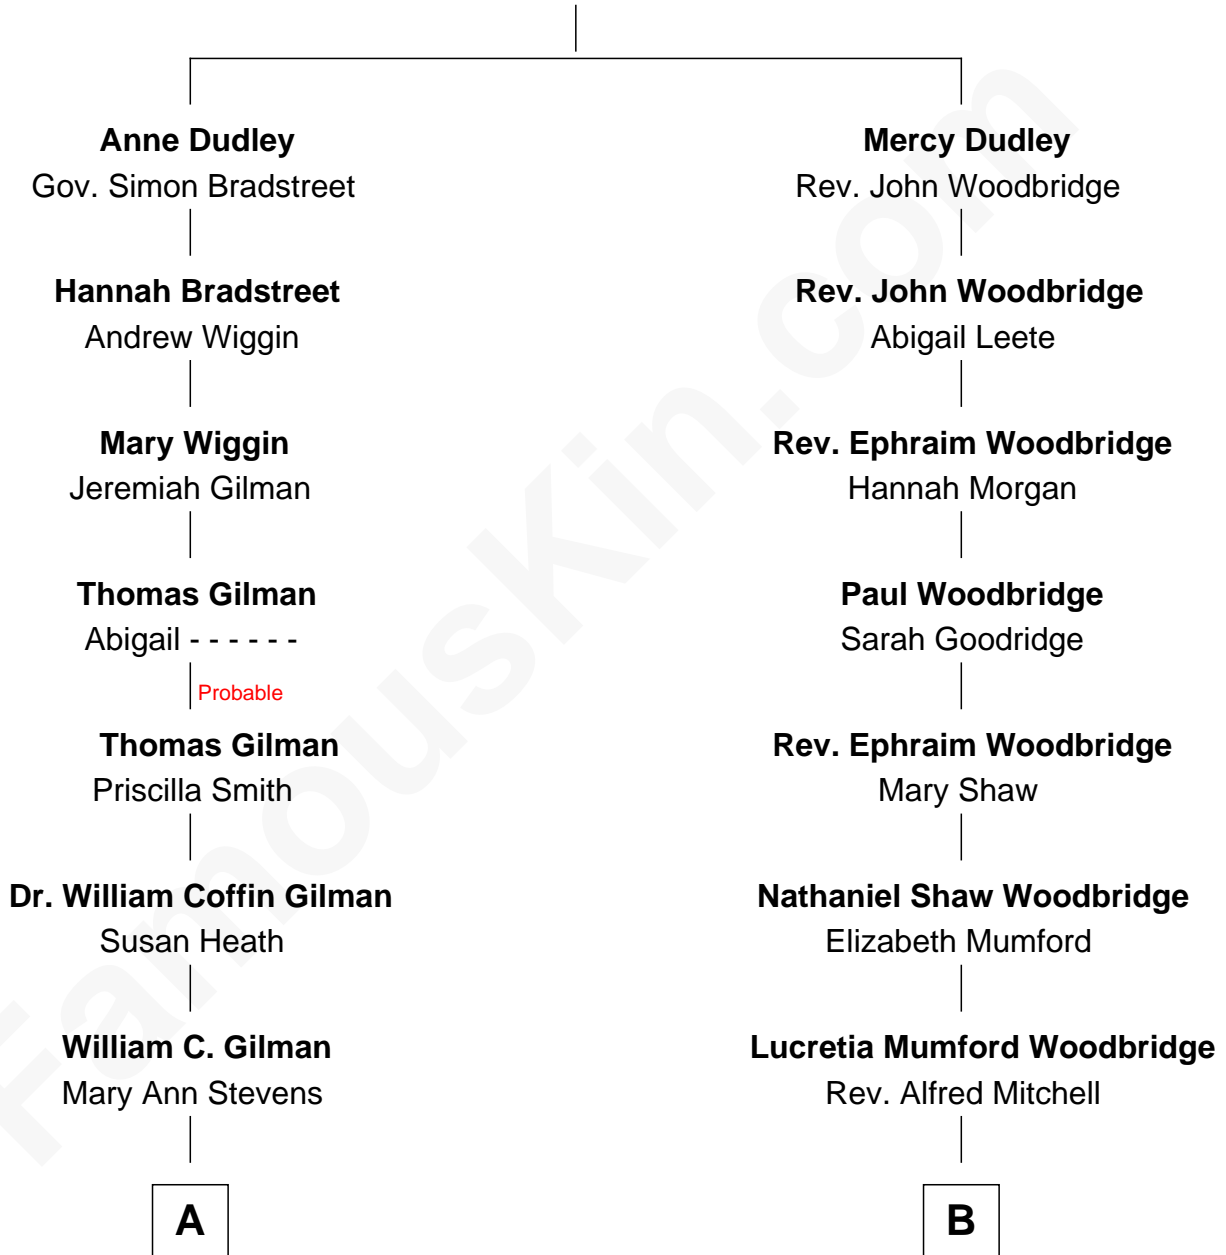

FamousKin.com
Relationship Chart of
George Hamilton
TV and Movie Actor

10th cousin 2 times removed of

Paget Brewster
TV Actress

Gov. Thomas Dudley
 Dorothy York

A

George C. Gilman
Elizabeth Melissa Lane

Lillian C. Gilman
Harry Fuller Hamilton

George William Hamilton
Anne Lucille Stevens

George Hamilton
TV and Movie Actor

B

Donald Grant Mitchell
Mary Frances Pringle

Mary Pringle Mitchell
Edward Larned Ryerson

Donald Mitchell Ryerson
Isabelle McGenniss

Joan Ryerson
George Washington Wales Brewster

Galen Brewster
Hathaway Tew

Paget Brewster
TV Actress