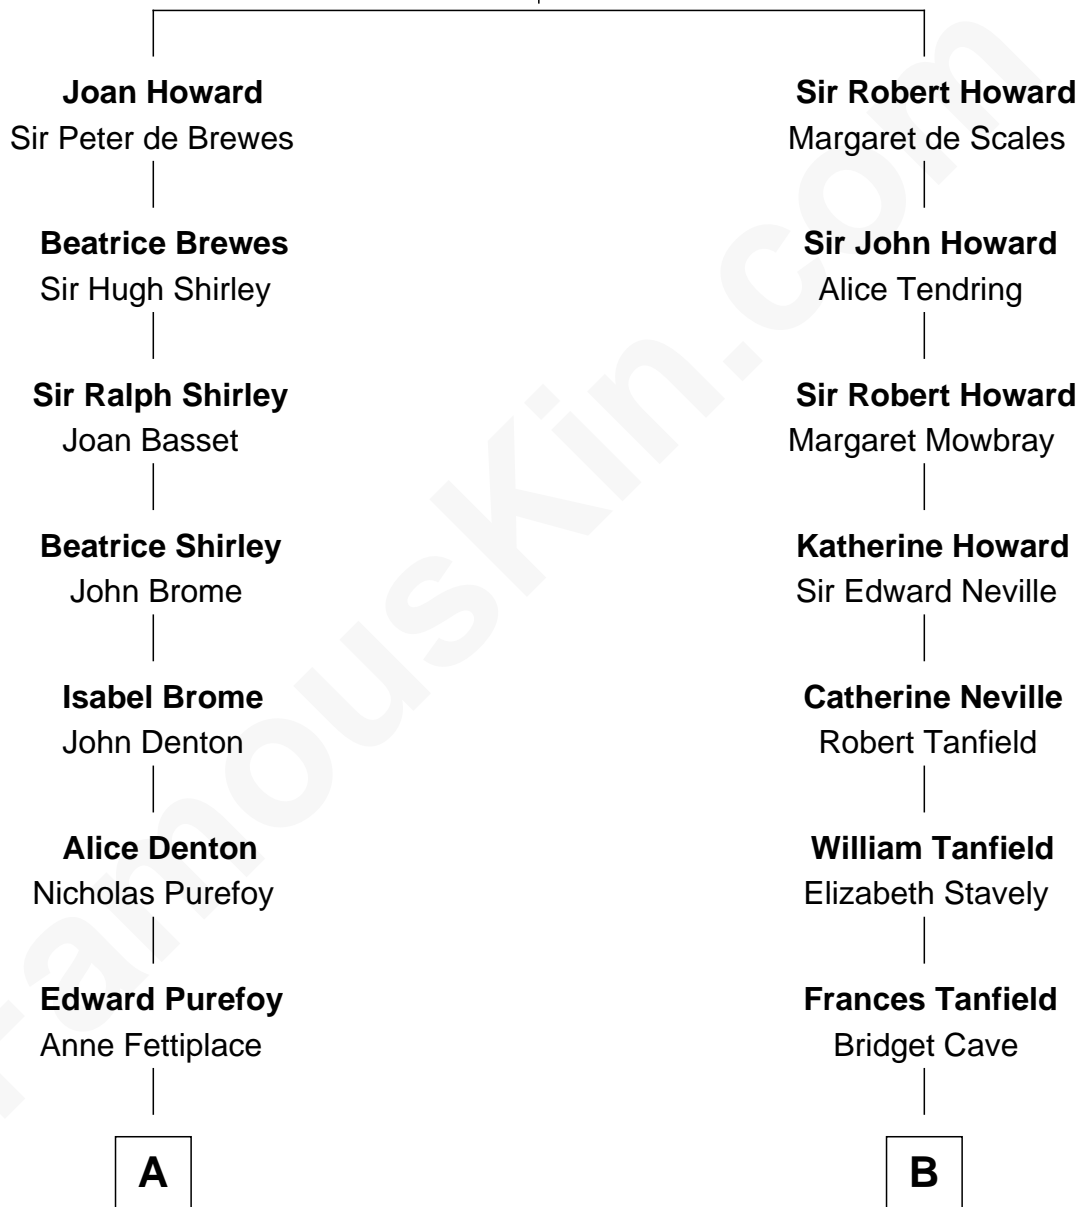

# FamousKin.com Relationship Chart of

**George Hamilton**

*TV and Movie Actor*

19th cousin 1 time removed of

**Upton Sinclair**

*Pulitzer Prize Winning Novelist*

**Sir John Howard**

Alice de Bois

**C**

**George C. Gilman**  
Elizabeth Melissa Lane

**Lillian C. Gilman**  
Harry Fuller Hamilton

**George William Hamilton**  
Anne Lucille Stevens

**George Hamilton**  
*TV and Movie Actor*

**D**

**Arthur Sinclair**  
Lelia Imogen Dawley