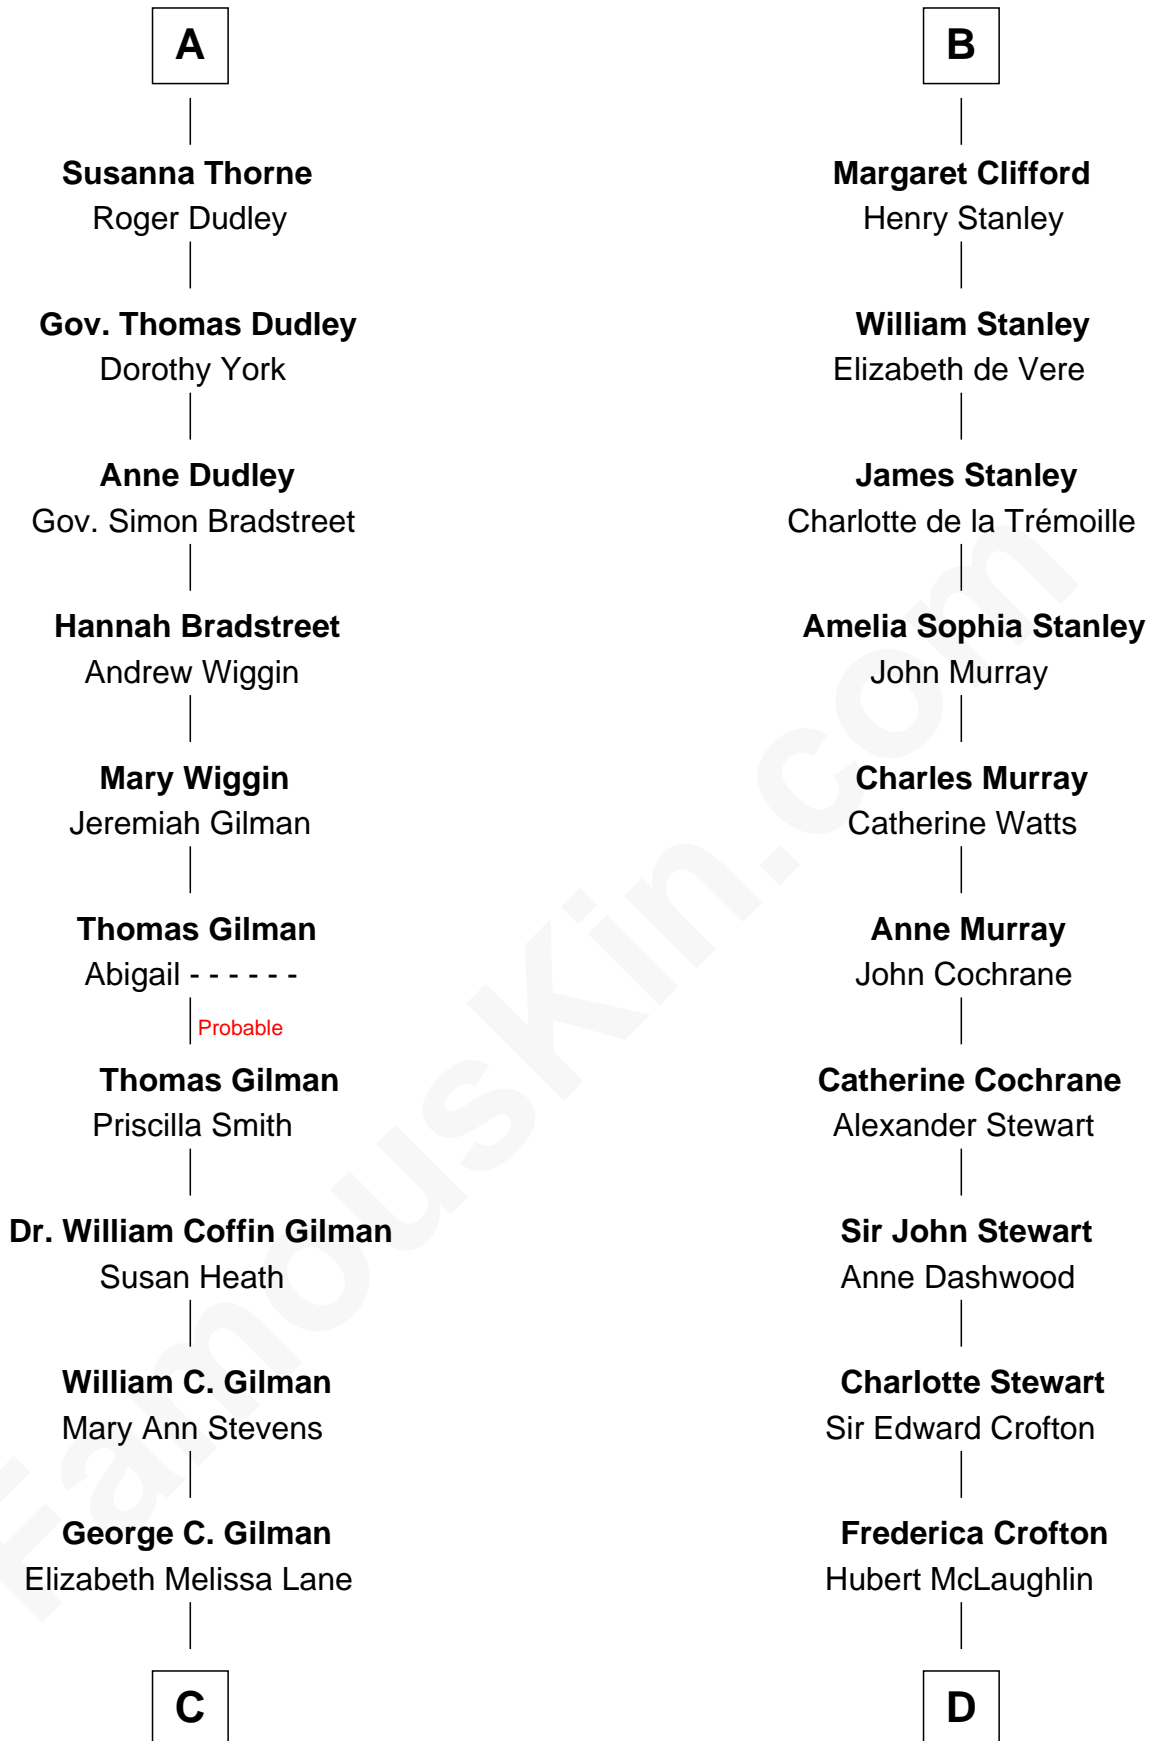

FamousKin.com Relationship Chart of

George Hamilton

TV and Movie Actor

19th cousin 1 time removed of

Guy Ritchie

British Filmmaker

Sir John Grey

Avice Marmion

C

Lillian C. Gilman
Harry Fuller Hamilton

George William Hamilton
Anne Lucille Stevens

George Hamilton
TV and Movie Actor

D

Vivian Guy Ouseley McLaughlin
Edith Jane Martineau

Doris Margaretta McLaughlin
Stuart John Ritchie

John Vivian Ritchie
Amber Mary Parkinson

Guy Ritchie
British Filmmaker