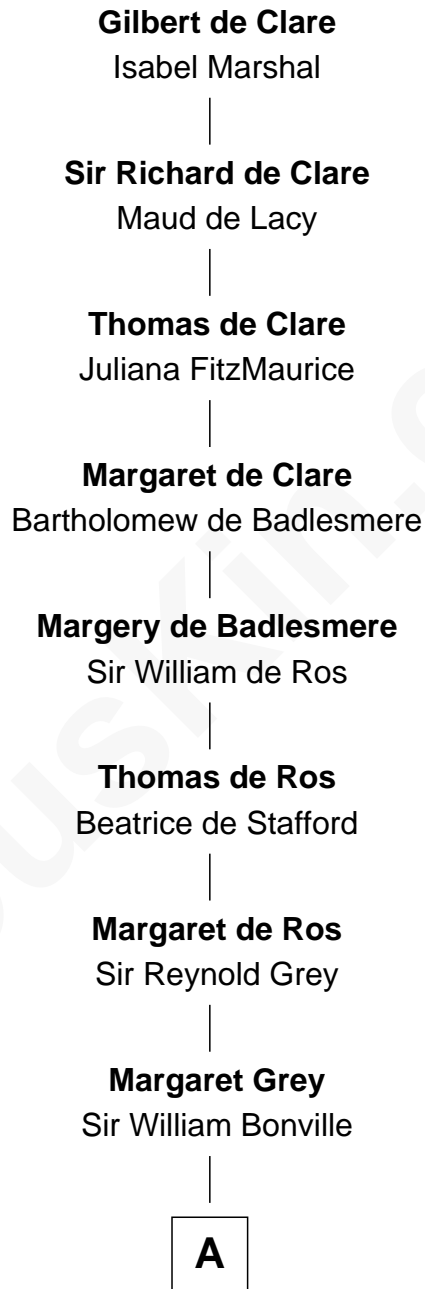

# FamousKin.com Relationship Chart of

**George Hamilton**

*TV and Movie Actor*

23rd Great-grandson of

**Gilbert de Clare**

*Magna Carta Surety*

**A**

**William Bonville**  
Elizabeth Harington

**William Bonville**  
Katherine Neville

**Cecily Bonville**  
Thomas Grey

**Cecily Grey**  
Sir John Sutton

**Sir Henry Dudley**  
----- Ashton

Probable

**Roger Dudley**  
Susanna Thorne

**Gov. Thomas Dudley**  
Dorothy York

**Anne Dudley**  
Gov. Simon Bradstreet

**Hannah Bradstreet**  
Andrew Wiggin

**Mary Wiggin**  
Jeremiah Gilman

**B**

**B**

**Thomas Gilman**

Abigail - - - - -

Probable

**Thomas Gilman**

Priscilla Smith

**Dr. William Coffin Gilman**

Susan Heath

**William C. Gilman**

Mary Ann Stevens

**George C. Gilman**

Elizabeth Melissa Lane