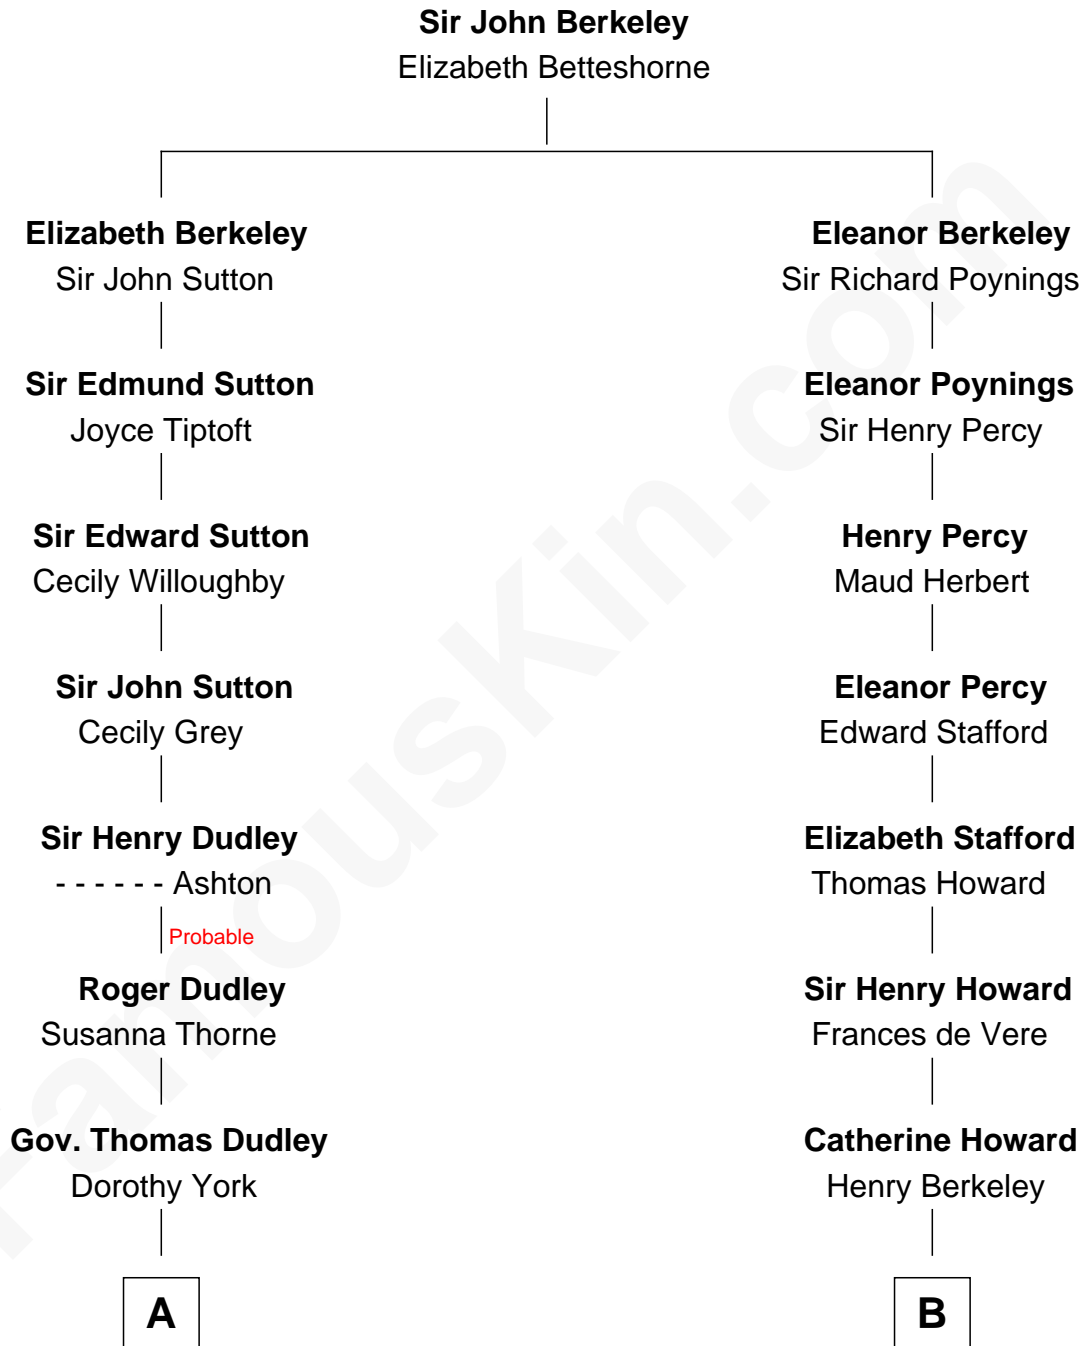

# FamousKin.com Relationship Chart of

**George Hamilton**

*TV and Movie Actor*

17th cousin 1 time removed of

**Thomas Hunt Morgan**

*Nobel Prize Winner in Physiology or Medicine*

C

Ellen Key Howard  
Charlton Hunt Morgan

Thomas Hunt Morgan  
*Nobel Prize Winner*

FamousKin.com