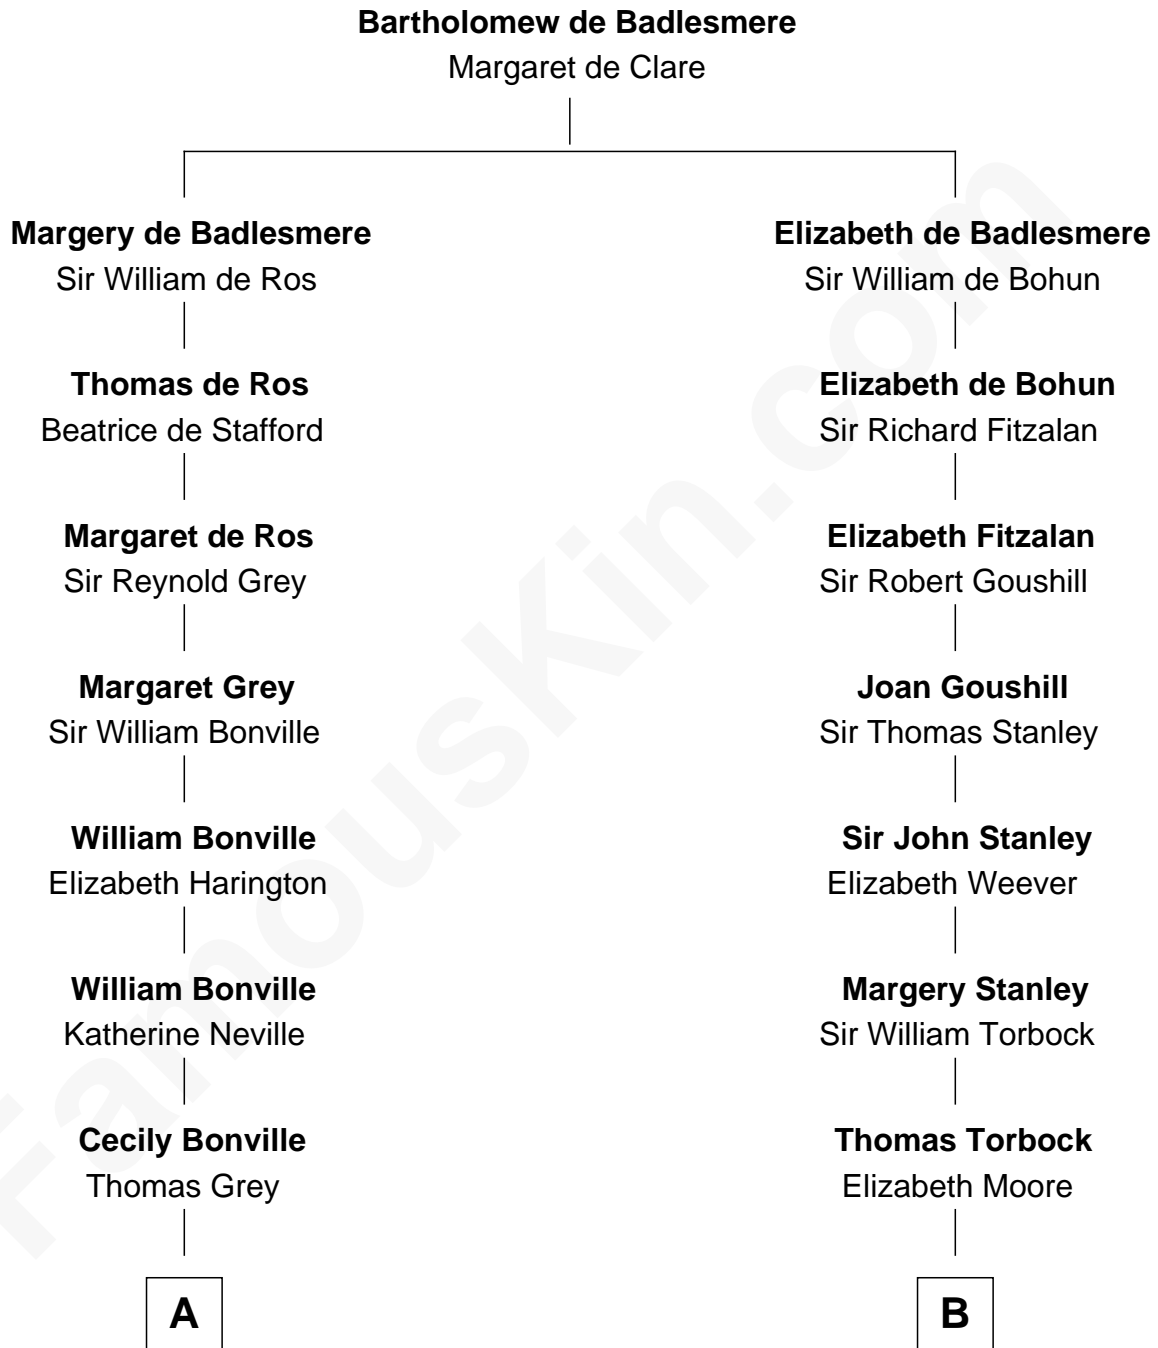

FamousKin.com
Relationship Chart of
George Hamilton
TV and Movie Actor

18th cousin 3 times removed of

Thomas Hunt Morgan
Nobel Prize Winner in Physiology or Medicine

C

William C. Gilman
Mary Ann Stevens

George C. Gilman
Elizabeth Melissa Lane

Lillian C. Gilman
Harry Fuller Hamilton

George William Hamilton
Anne Lucille Stevens

George Hamilton
TV and Movie Actor

D

Ellen Key Howard
Charlton Hunt Morgan

Thomas Hunt Morgan
Nobel Prize Winner

FamousKin.com