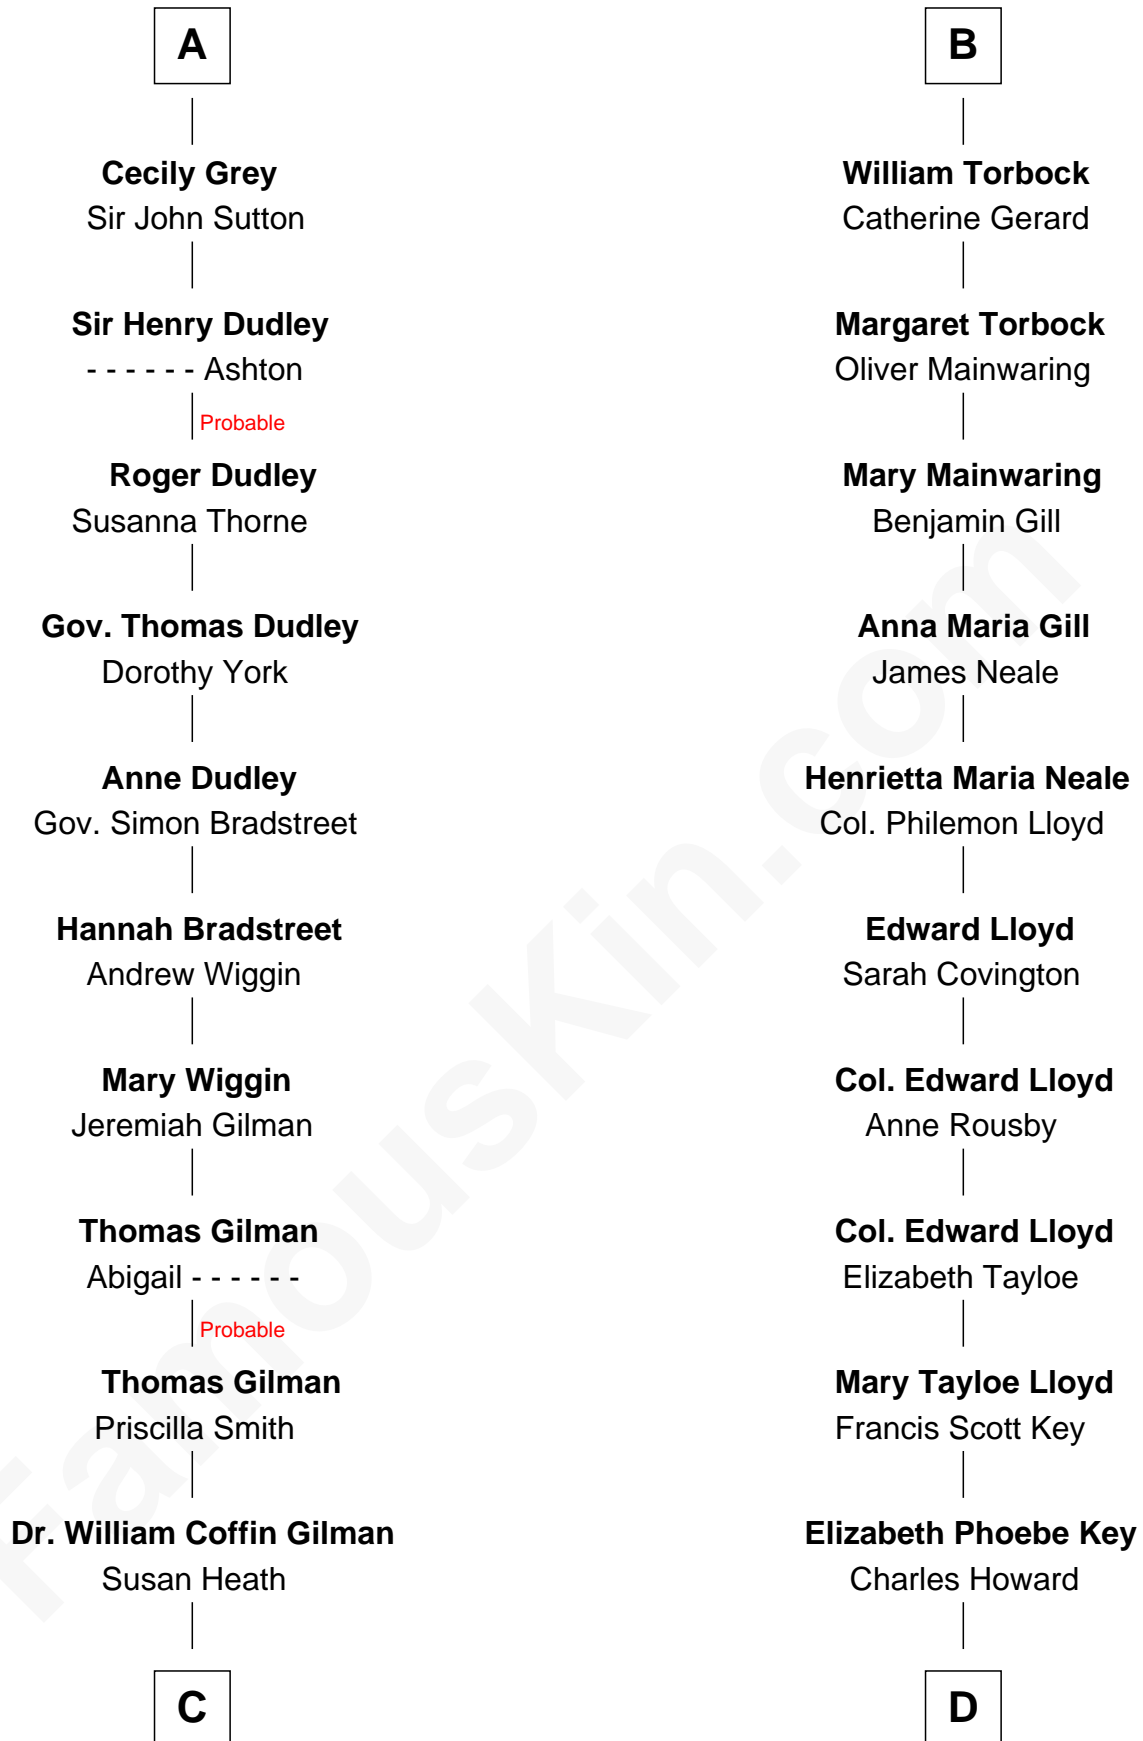

FamousKin.com
Relationship Chart of
George Hamilton
TV and Movie Actor

18th cousin 3 times removed of

Thomas Hunt Morgan
Nobel Prize Winner in Physiology or Medicine

C

William C. Gilman
Mary Ann Stevens

George C. Gilman
Elizabeth Melissa Lane

Lillian C. Gilman
Harry Fuller Hamilton

George William Hamilton
Anne Lucille Stevens

George Hamilton
TV and Movie Actor

D

Ellen Key Howard
Charlton Hunt Morgan

Thomas Hunt Morgan
Nobel Prize Winner

FamousKin.com