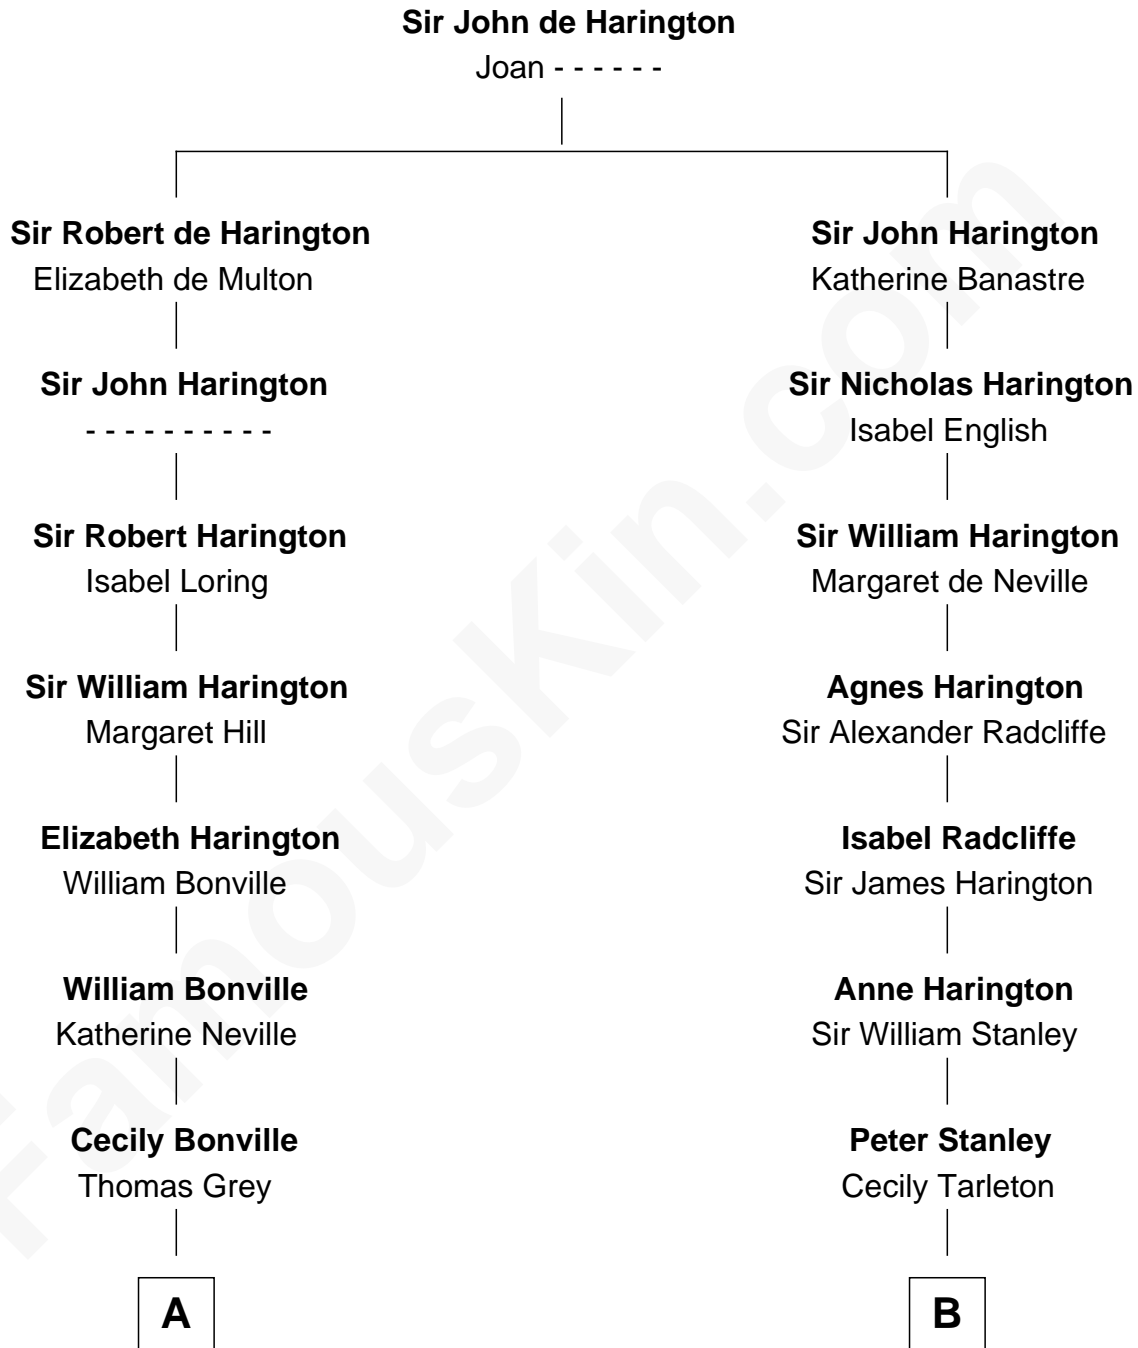

**FamousKin.com**  
**Relationship Chart of**  
**George Hamilton**  
*TV and Movie Actor*

17th cousin 4 times removed of

**Thomas Hunt Morgan**  
*Nobel Prize Winner in Physiology or Medicine*

**C**

William C. Gilman

Mary Ann Stevens

George C. Gilman

Elizabeth Melissa Lane

Lillian C. Gilman

Harry Fuller Hamilton

George William Hamilton

Anne Lucille Stevens

George Hamilton