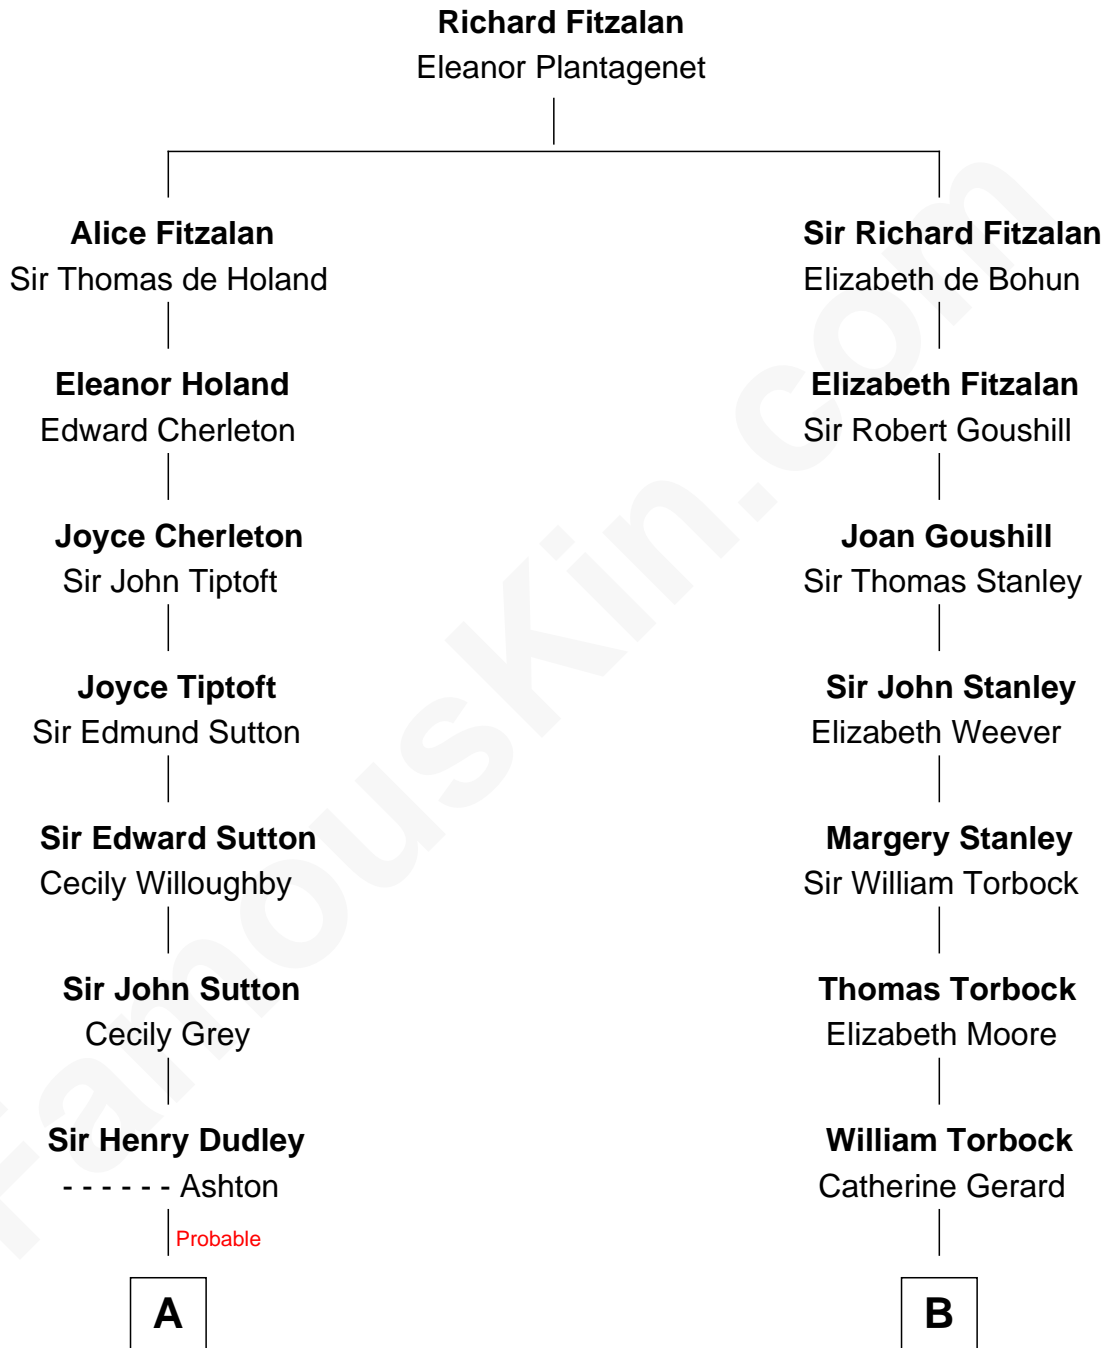

# FamousKin.com Relationship Chart of

**George Hamilton**

*TV and Movie Actor*

17th cousin 2 times removed of

**Thomas Hunt Morgan**

*Nobel Prize Winner in Physiology or Medicine*

**C**

**Lillian C. Gilman**  
Harry Fuller Hamilton