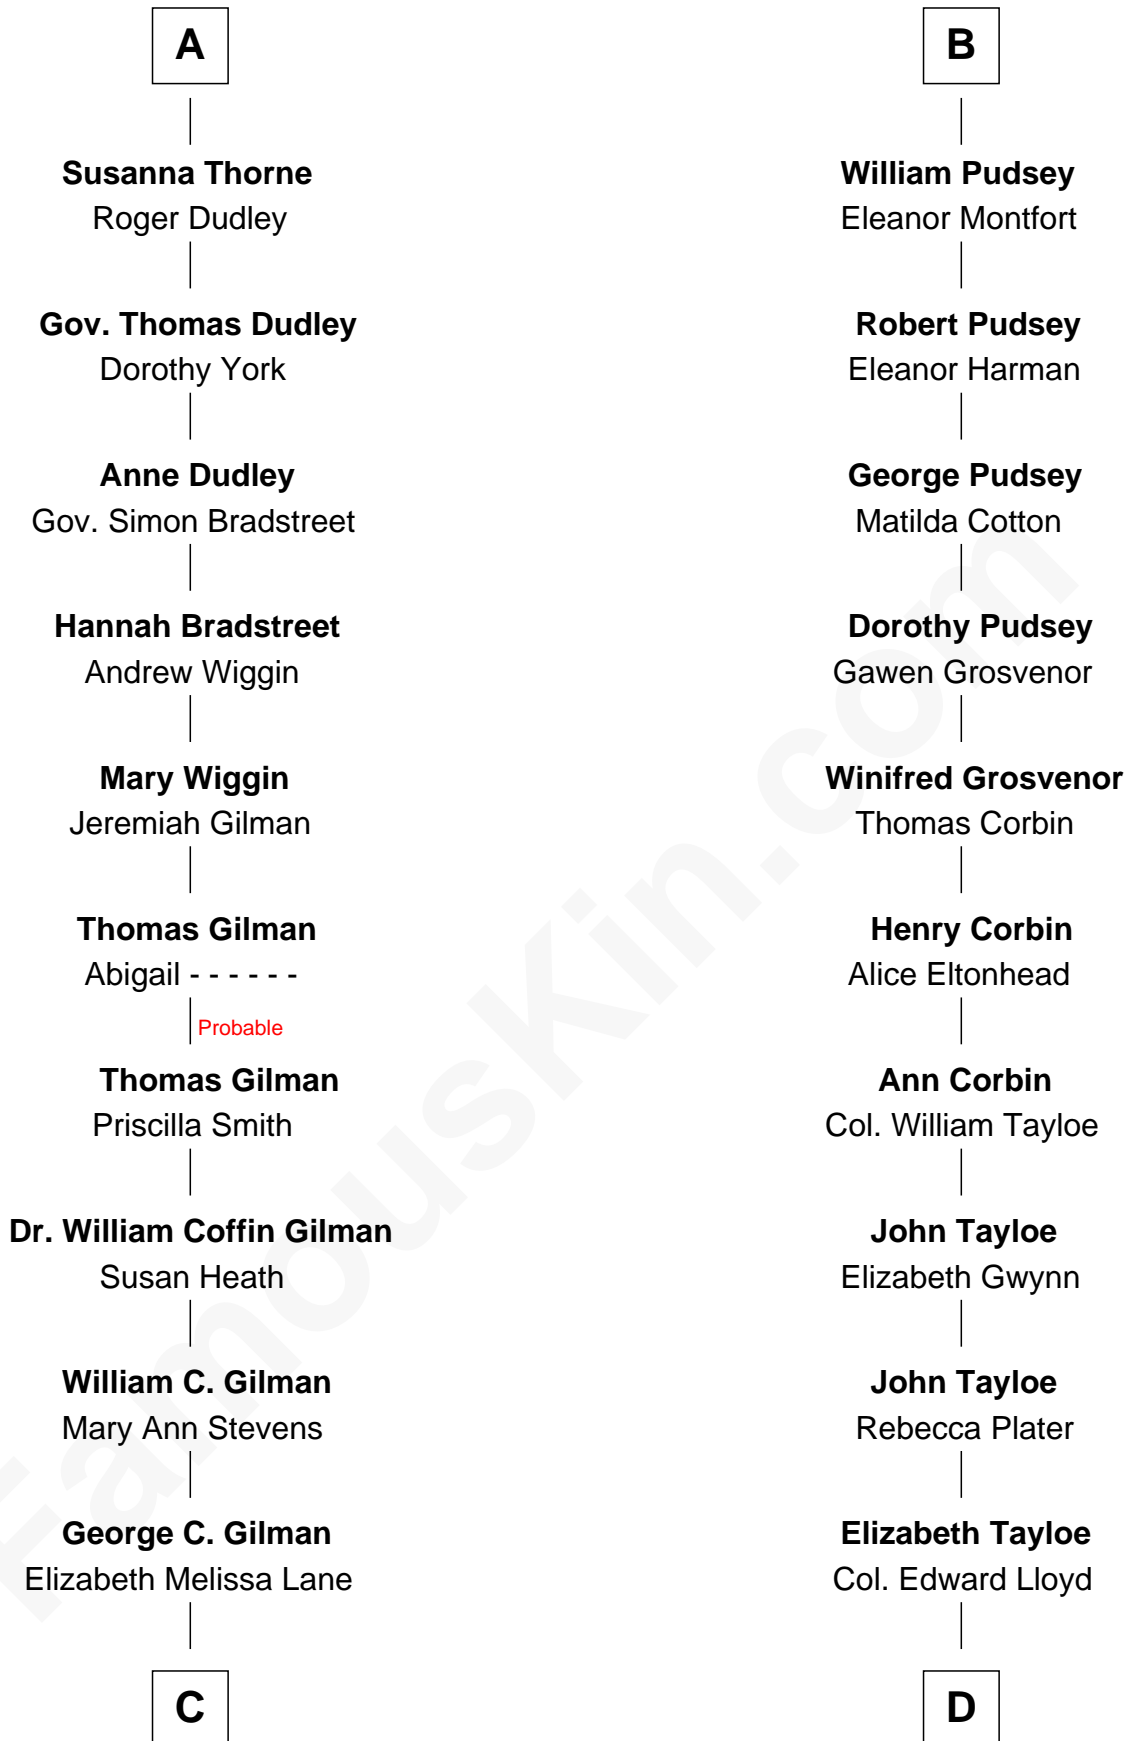

FamousKin.com Relationship Chart of

George Hamilton

TV and Movie Actor

19th cousin 1 time removed of

Thomas Hunt Morgan

Nobel Prize Winner in Physiology or Medicine

Sir John Grey

Avice Marmion

C

Lillian C. Gilman
Harry Fuller Hamilton

George William Hamilton
Anne Lucille Stevens

George Hamilton
TV and Movie Actor

D

Mary Tayloe Lloyd
Francis Scott Key

Elizabeth Phoebe Key
Charles Howard

Ellen Key Howard
Charlton Hunt Morgan

Thomas Hunt Morgan
Nobel Prize Winner