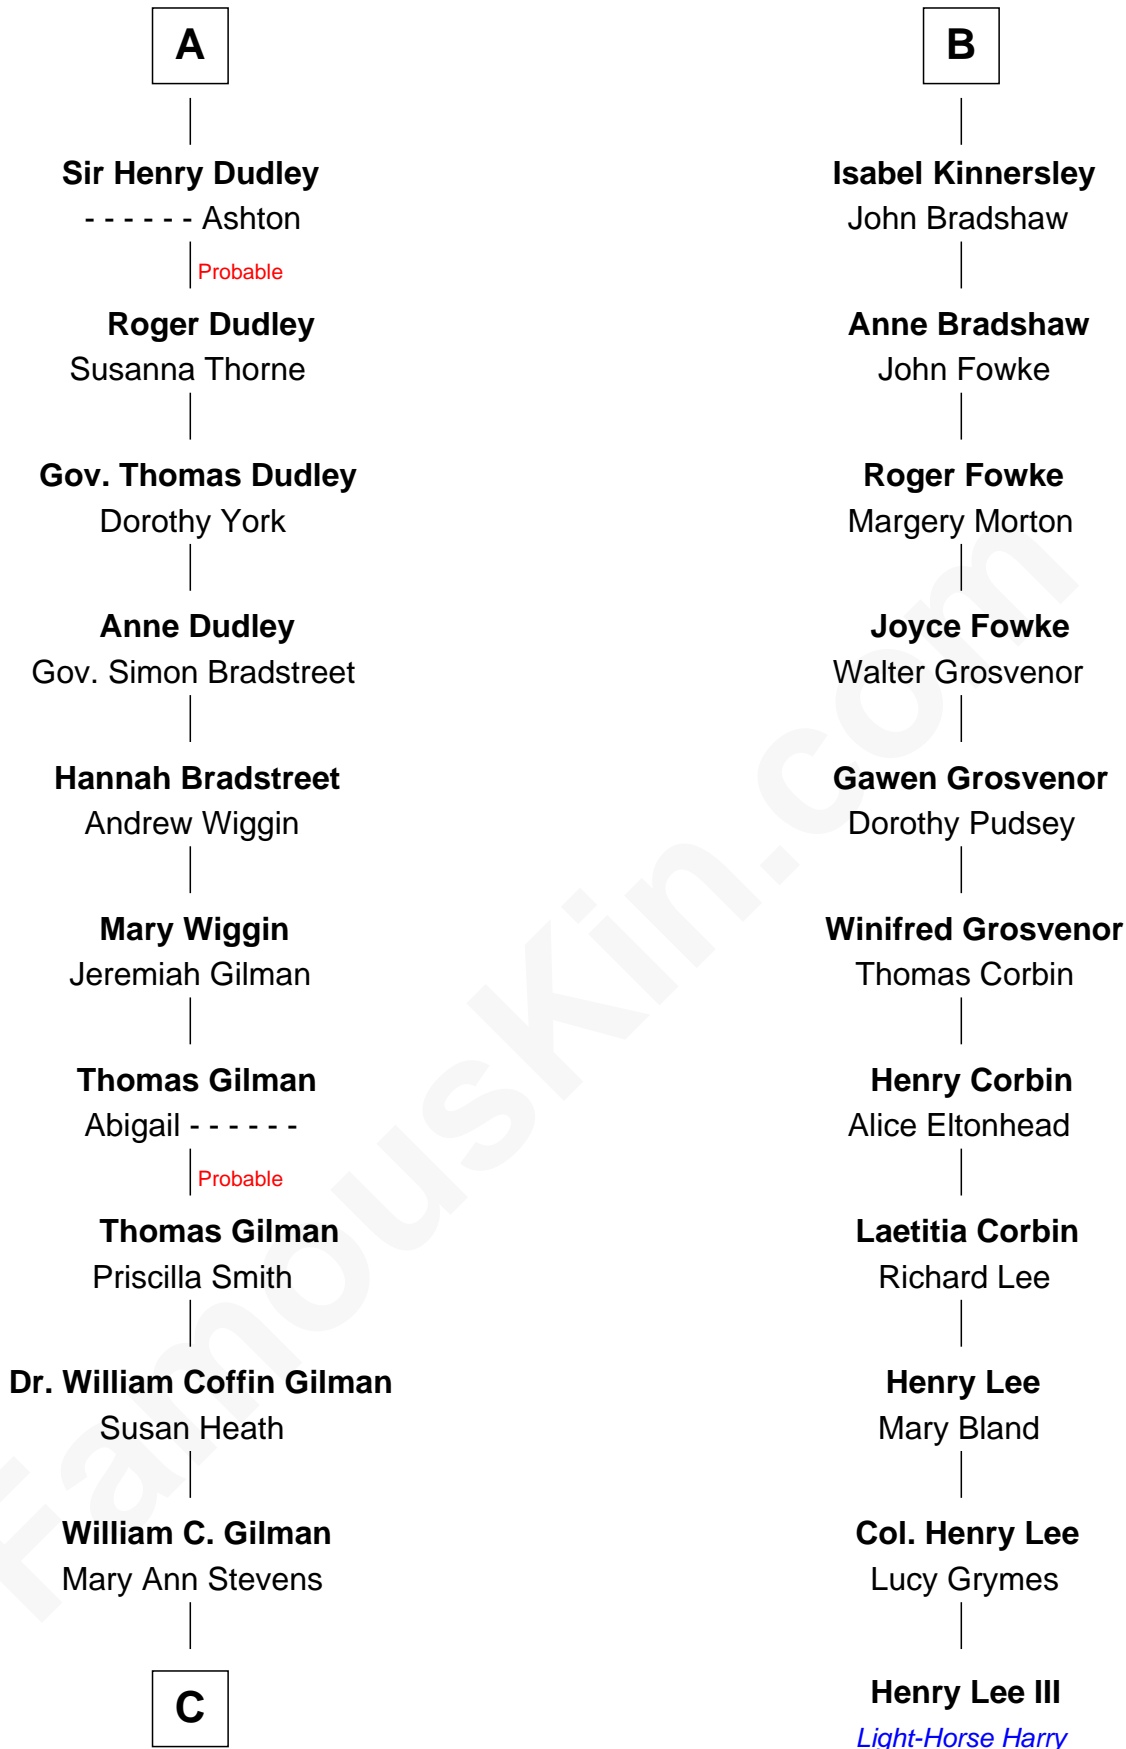

FamousKin.com Relationship Chart of

George Hamilton

TV and Movie Actor

17th cousin 3 times removed of

Henry Lee III

9th Governor of Virginia

Sir William de Ros
Margery de Badlesmere

Thomas de Ros
Beatrice de Stafford

Margaret de Ros
Sir Reynold Grey

Margaret Grey
Sir William Bonville

William Bonville
Elizabeth Harington

William Bonville
Katherine Neville

Cecily Bonville
Thomas Grey

Cecily Grey
Sir John Sutton

A

Maud de Roos
John de Welles

Margery de Welles
Stephen le Scrope

Maude le Scrope
Sir Baldwin Freville

Joyce Freville
Sir Roger Aston

Sir Robert Aston
Isabel Brereton

John Aston
Elizabeth Delves

Margaret Aston
John Kinnersley

B

C

—
George C. Gilman
Elizabeth Melissa Lane

—
Lillian C. Gilman
Harry Fuller Hamilton

—
George William Hamilton
Anne Lucille Stevens

—
George Hamilton
TV and Movie Actor