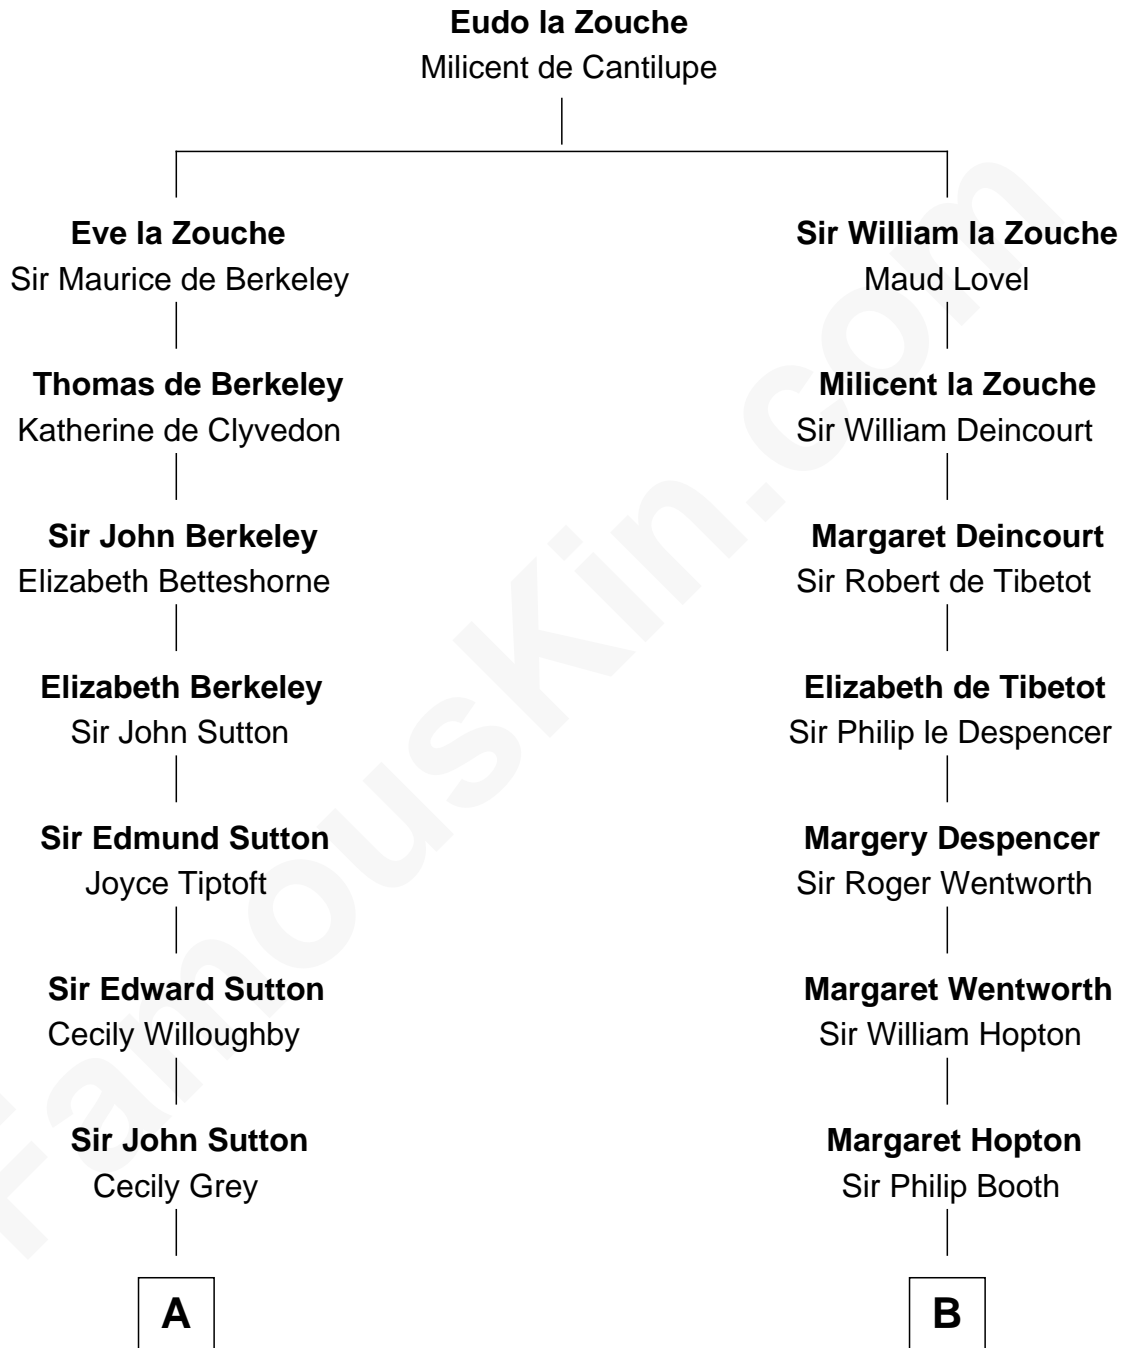

FamousKin.com
Relationship Chart of
George Hamilton
TV and Movie Actor

17th cousin 3 times removed of
Henry Lee III
9th Governor of Virginia

C

—
George C. Gilman
Elizabeth Melissa Lane

—
Lillian C. Gilman
Harry Fuller Hamilton