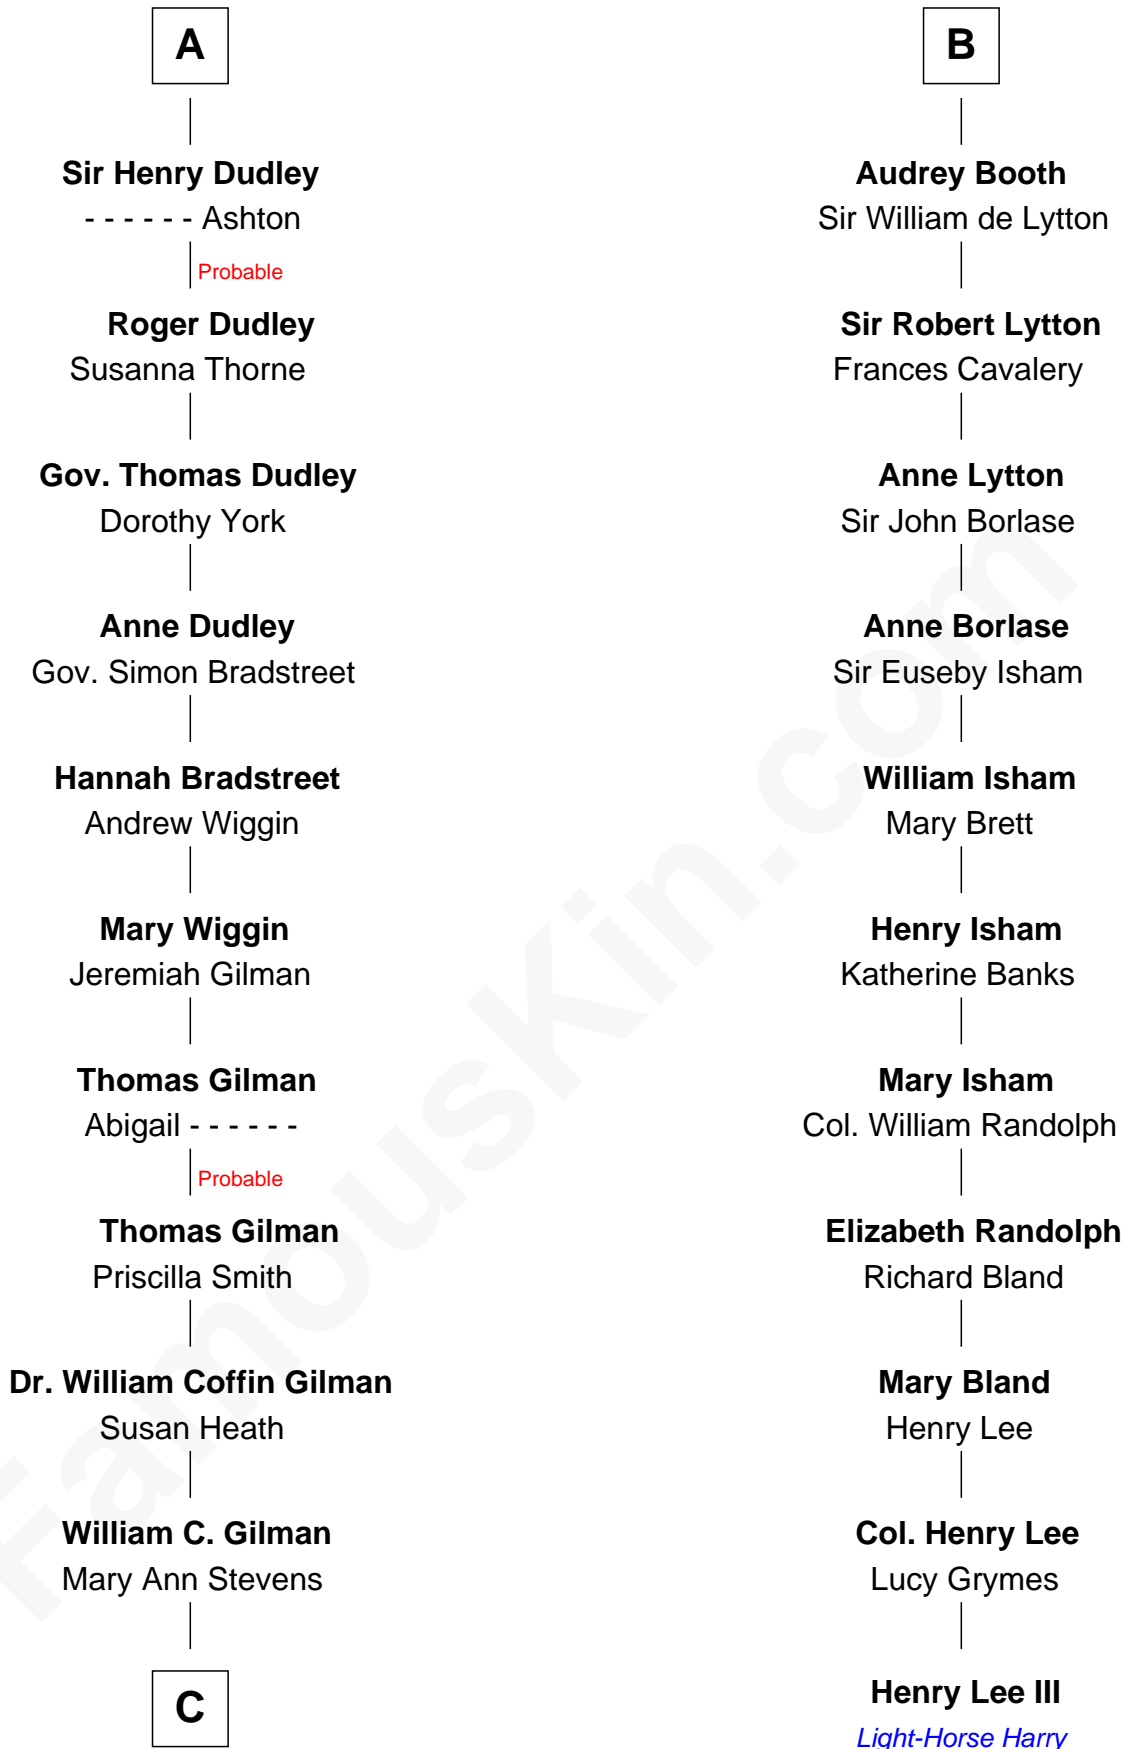

FamousKin.com
Relationship Chart of
George Hamilton
TV and Movie Actor

17th cousin 3 times removed of
Henry Lee III
9th Governor of Virginia

C

—
George C. Gilman
Elizabeth Melissa Lane

—
Lillian C. Gilman
Harry Fuller Hamilton

—
George William Hamilton
Anne Lucille Stevens

—
George Hamilton
TV and Movie Actor