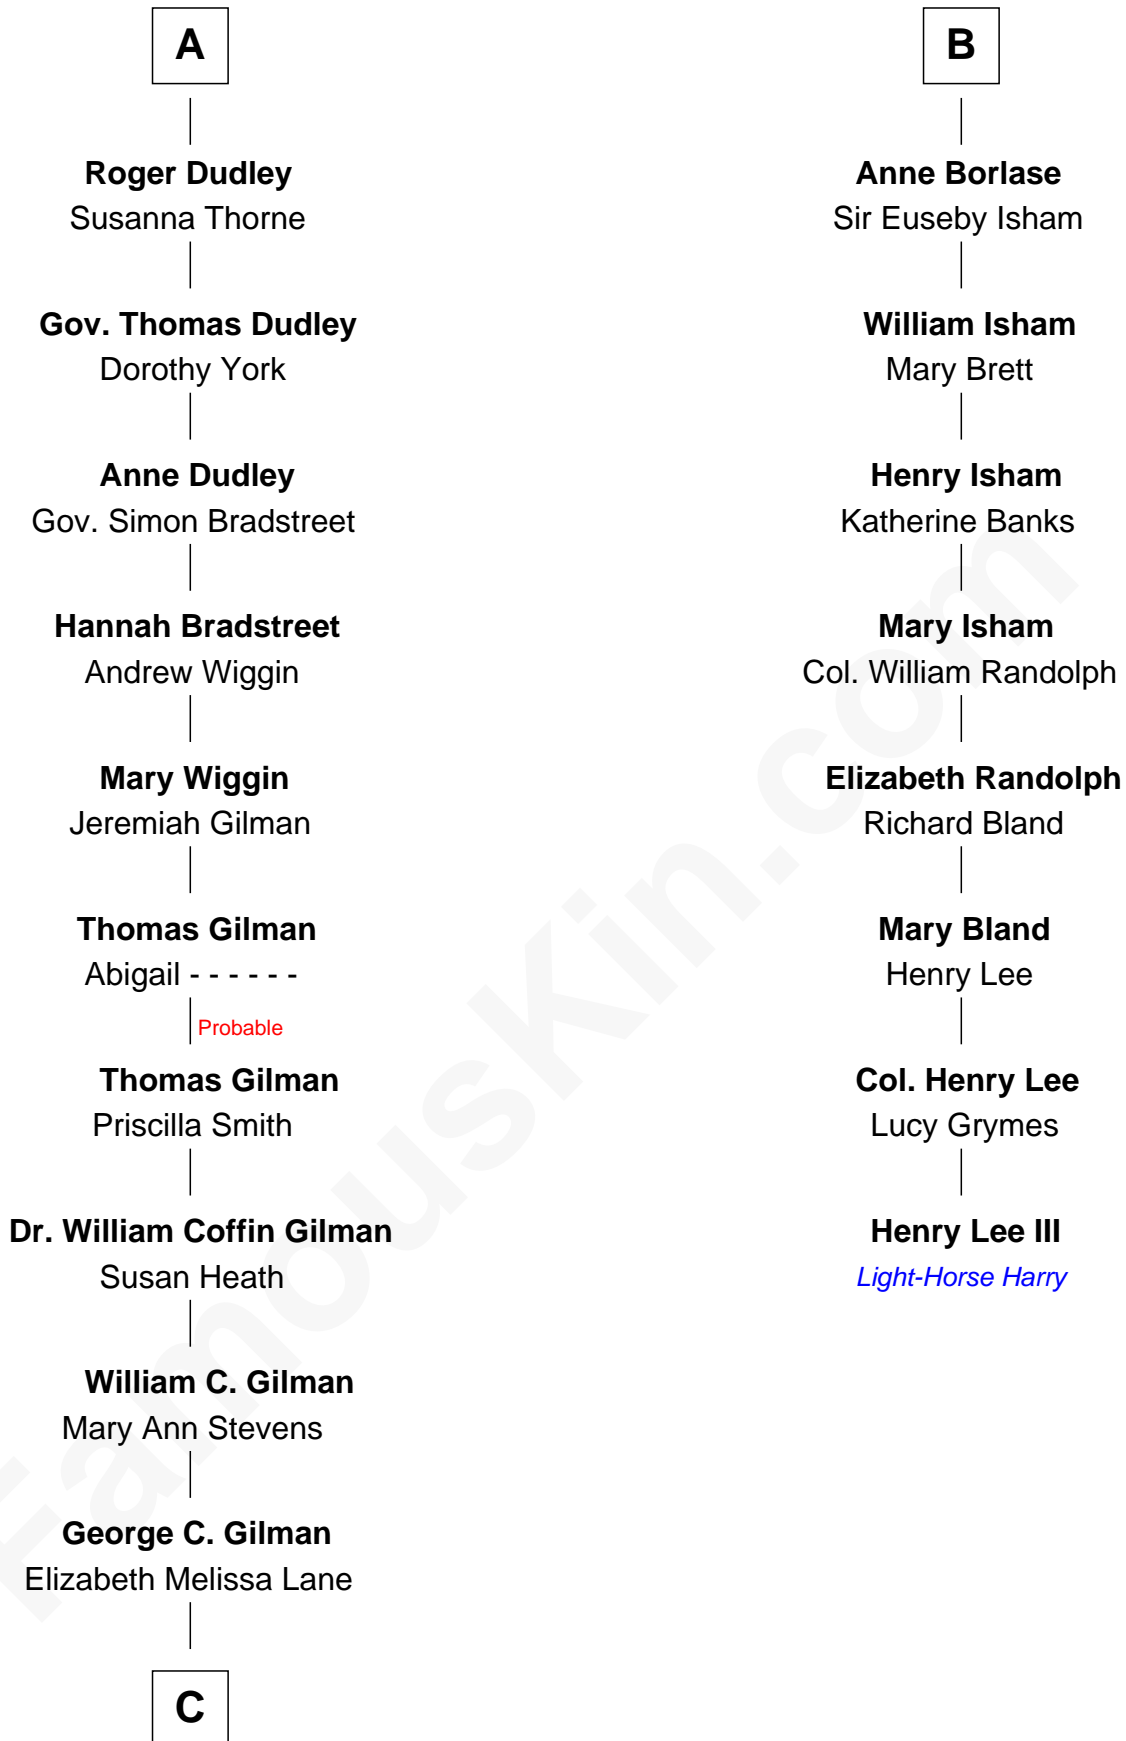

FamousKin.com Relationship Chart of

George Hamilton

TV and Movie Actor

14th cousin 5 times removed of

Henry Lee III

9th Governor of Virginia

Sir Philip le Despencer

Elizabeth - - - - -

Alice le Despenser

Sir John Sutton

Sir John Sutton

Constance Blount

Sir John Sutton

Elizabeth Berkeley

Sir Edmund Sutton

Joyce Tiptoft

Sir Philip le Despencer

Elizabeth de Tibetot

Margery Despencer

Sir Roger Wentworth

Margaret Wentworth

Sir William Hopton

Margaret Hopton

Sir Philip Booth

Audrey Booth

Sir William de Lytton

Sir Robert Lytton

Frances Cavalery

Anne Lytton

Sir John Borlase

B

C