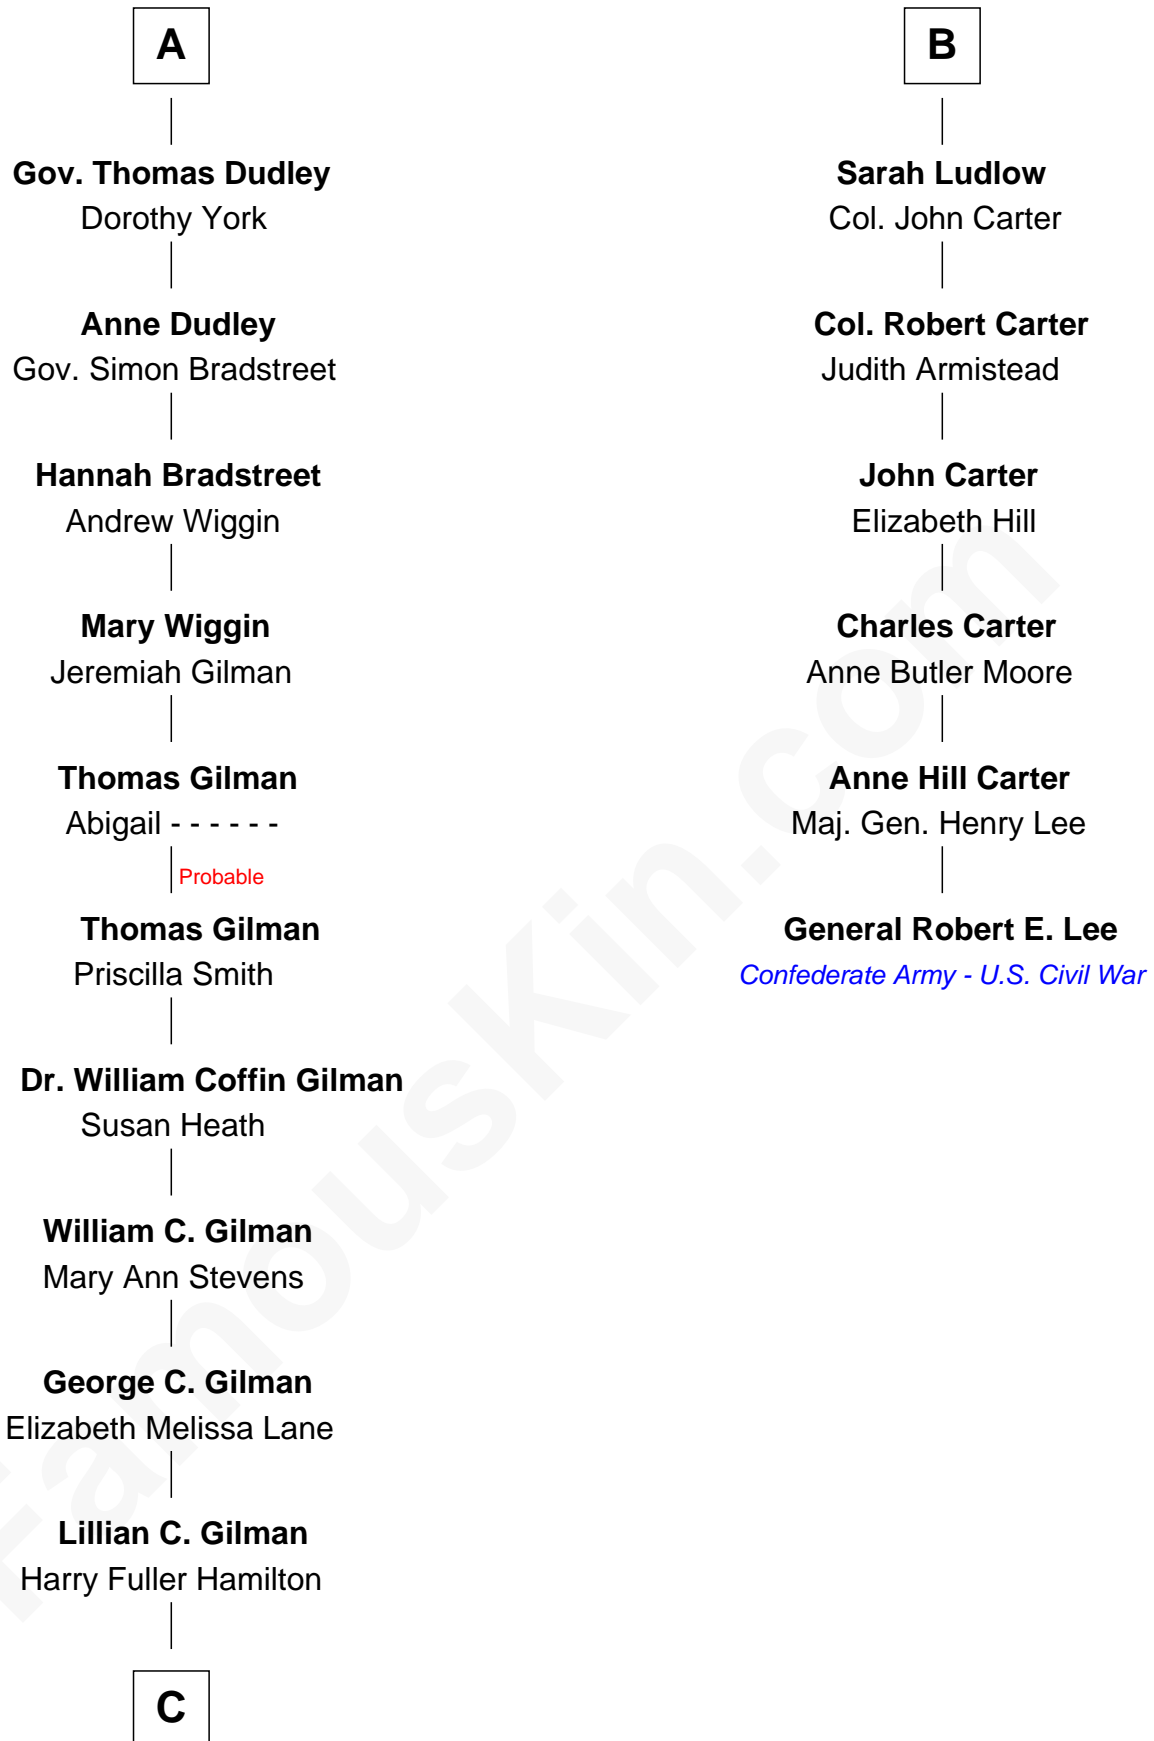

FamousKin.com Relationship Chart of

George Hamilton

TV and Movie Actor

12th cousin 6 times removed of

General Robert E. Lee

Confederate Army - U.S. Civil War

Sir Walter Blount

Sancha de Ayala

Sir John Sutton

Cecily Grey

Sir Henry Dudley

----- Ashton

Probable

Roger Dudley

Susanna Thorne

A

Sir Thomas Blount

Margaret de Gresley

Sir Walter Blount

Helena Byron

Sir William Blount

Margaret Echyngham

Elizabeth Blount

Sir Andrews de Windsor

Edith Windsor

George Ludlow

Thomas Ludlow

Jane Pyle

Gabriel Ludlow

Phillis -----

B

George William Hamilton