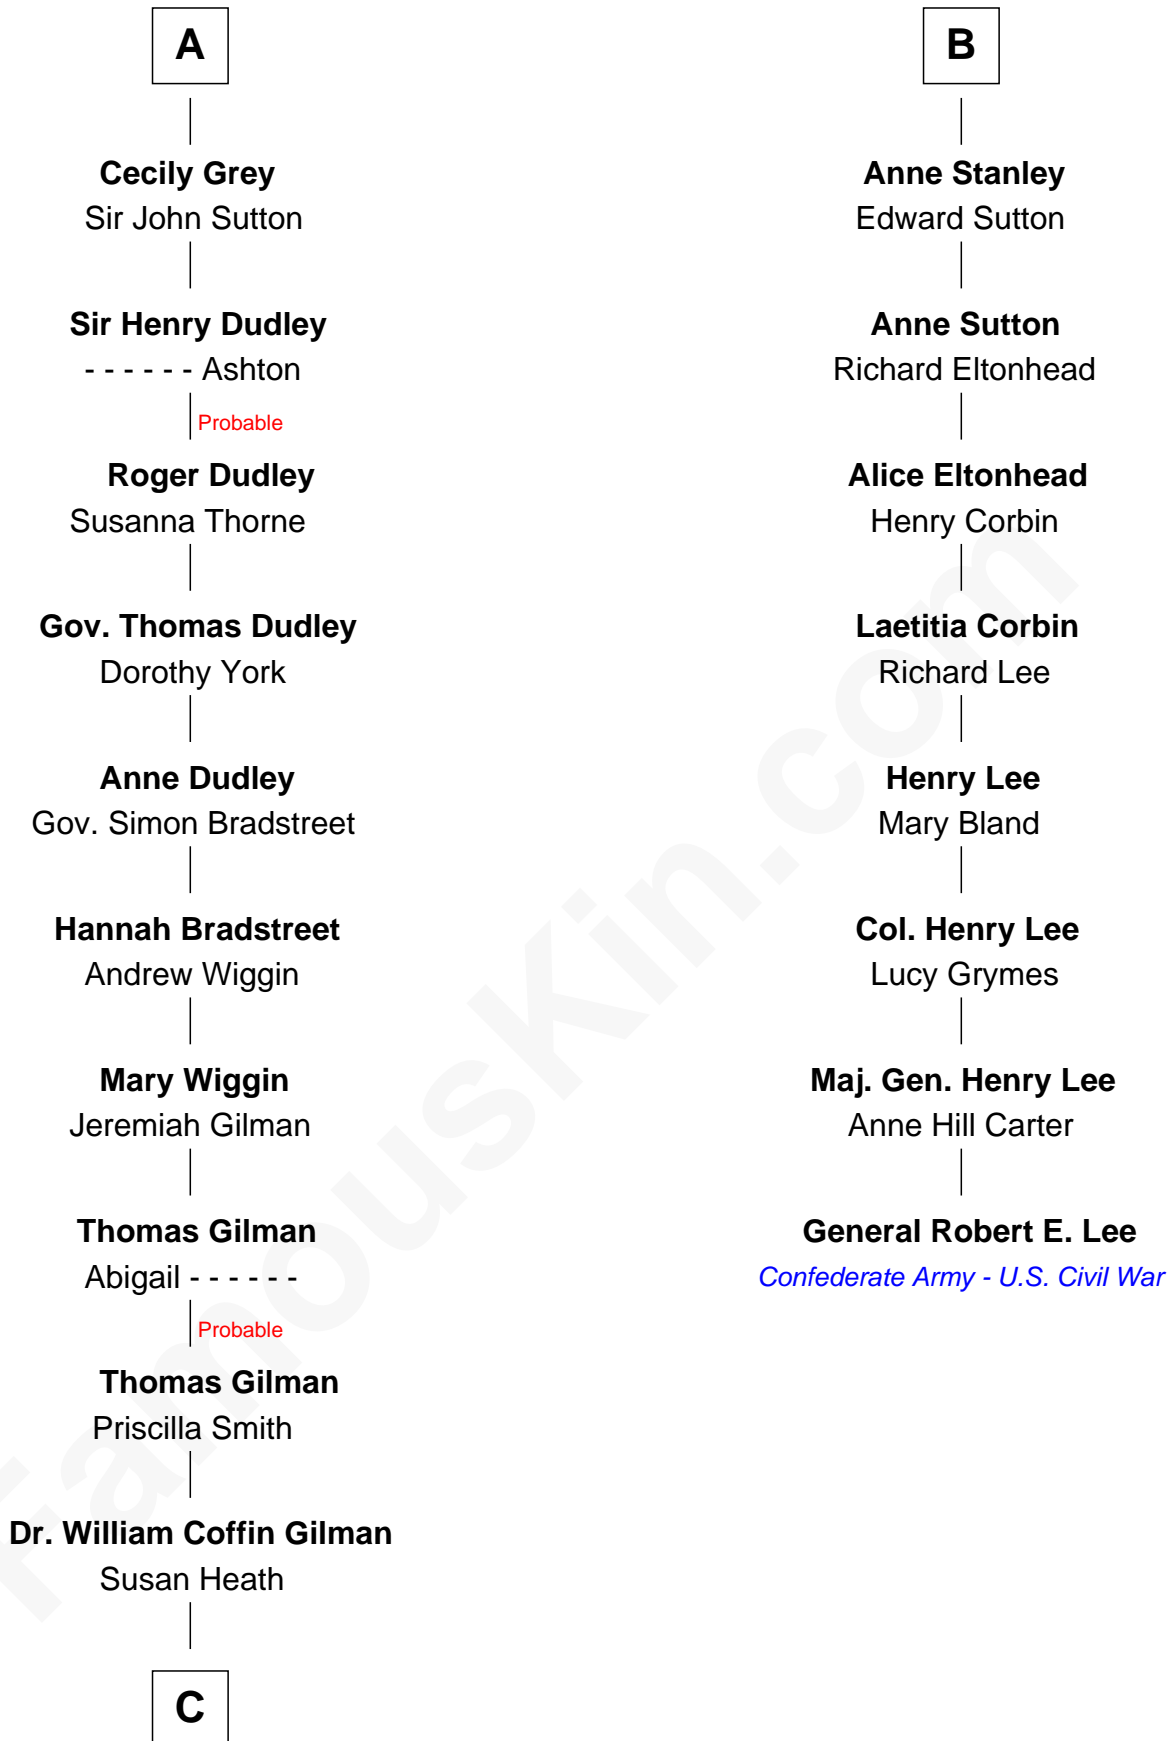

FamousKin.com Relationship Chart of

George Hamilton

TV and Movie Actor

14th cousin 7 times removed of

General Robert E. Lee

Confederate Army - U.S. Civil War

C

William C. Gilman

Mary Ann Stevens

George C. Gilman

Elizabeth Melissa Lane

Lillian C. Gilman

Harry Fuller Hamilton

George William Hamilton

Anne Lucille Stevens

George Hamilton