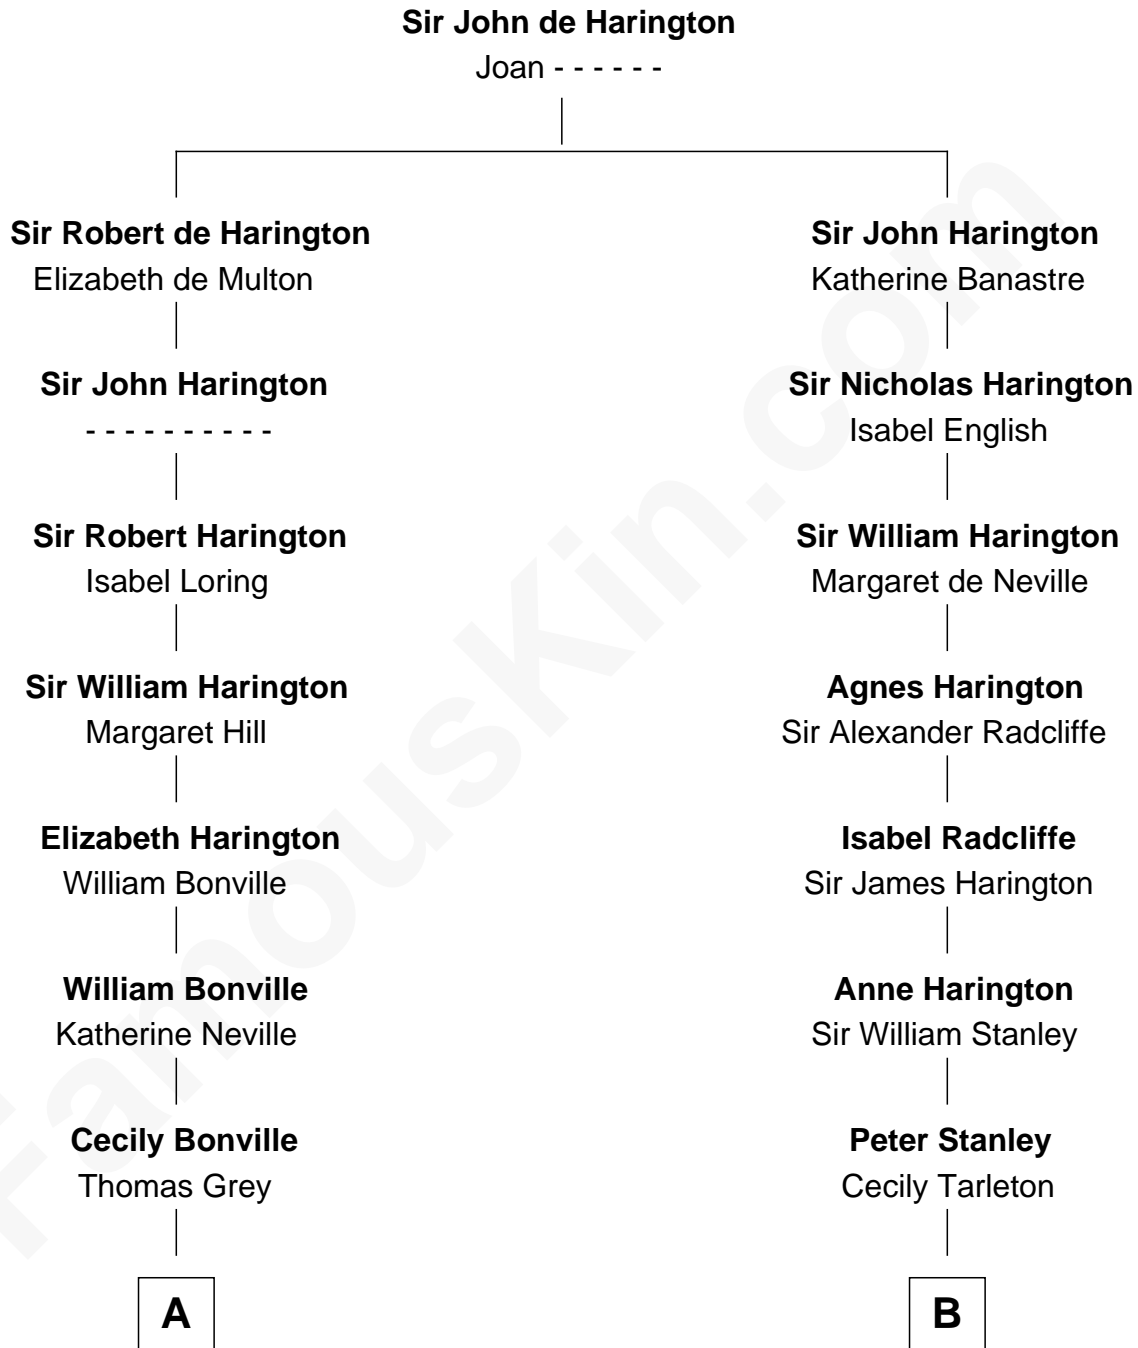

FamousKin.com Relationship Chart of

George Hamilton

TV and Movie Actor

14th cousin 7 times removed of

General Robert E. Lee

Confederate Army - U.S. Civil War

C

William C. Gilman

Mary Ann Stevens

George C. Gilman

Elizabeth Melissa Lane

Lillian C. Gilman

Harry Fuller Hamilton

George William Hamilton

Anne Lucille Stevens

George Hamilton