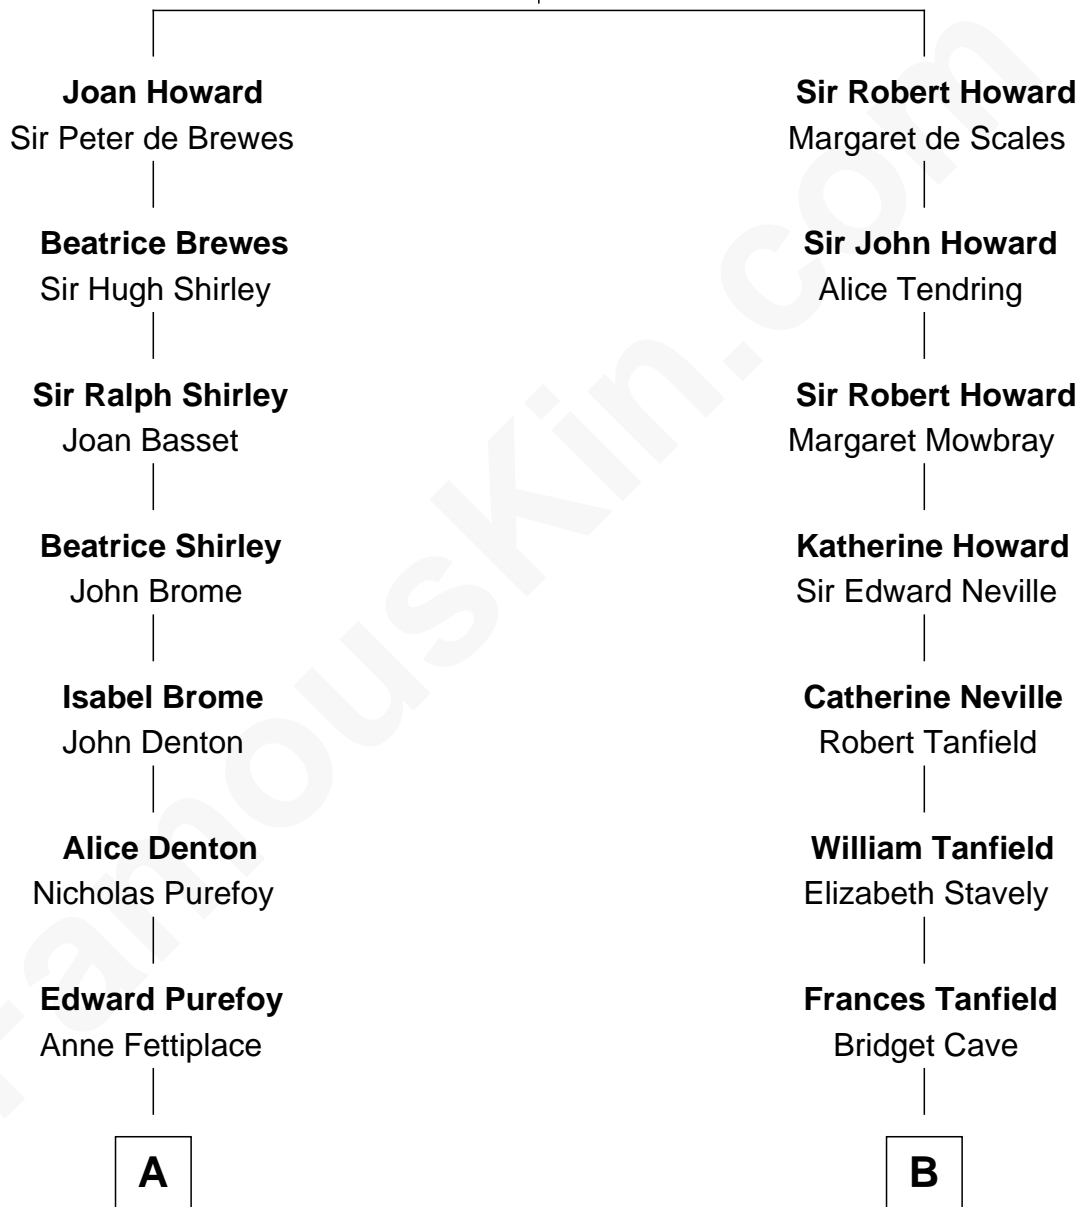

FamousKin.com
Relationship Chart of
George Hamilton
TV and Movie Actor

16th cousin 4 times removed of
General Robert E. Lee
Confederate Army - U.S. Civil War

Sir John Howard
 Alice de Bois

C

—
George C. Gilman
Elizabeth Melissa Lane