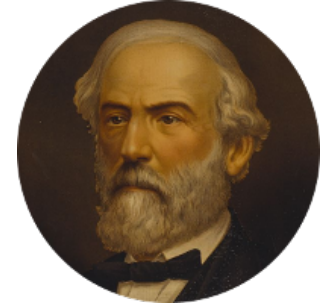

FamousKin.com
Relationship Chart of
George Hamilton
TV and Movie Actor

16th cousin 4 times removed of
General Robert E. Lee
Confederate Army - U.S. Civil War

Sir John Howard
 Alice de Bois

C

—
George C. Gilman
Elizabeth Melissa Lane

—
Lillian C. Gilman
Harry Fuller Hamilton

—
George William Hamilton
Anne Lucille Stevens

—
George Hamilton
TV and Movie Actor

FamousKin.com