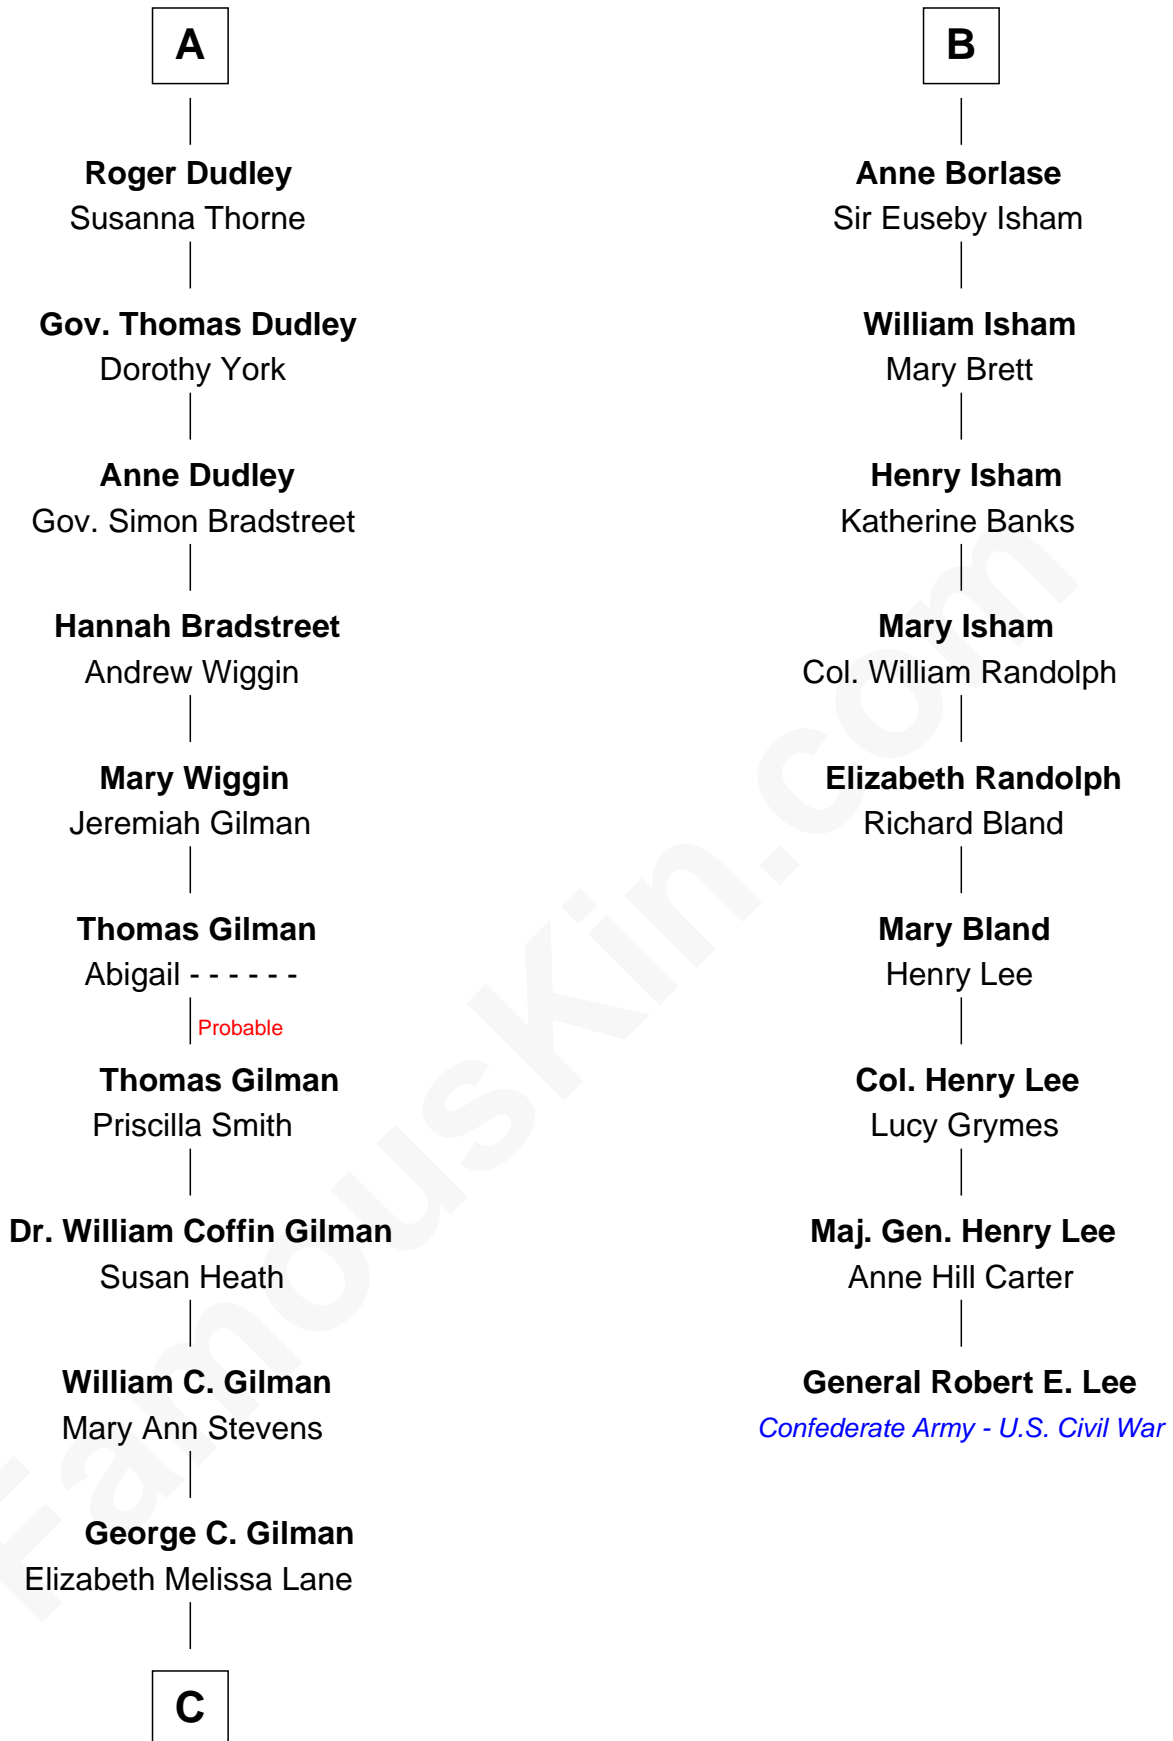

**FamousKin.com**  
**Relationship Chart of**  
**George Hamilton**  
*TV and Movie Actor*

**15th cousin 4 times removed of**  
**General Robert E. Lee**  
*Confederate Army - U.S. Civil War*

**Sir Philip le Despencer**  
 Elizabeth - - - - -

**C**

**Lillian C. Gilman**  
Harry Fuller Hamilton

**George William Hamilton**  
Anne Lucille Stevens

**George Hamilton**  
*TV and Movie Actor*

FamousKin.com