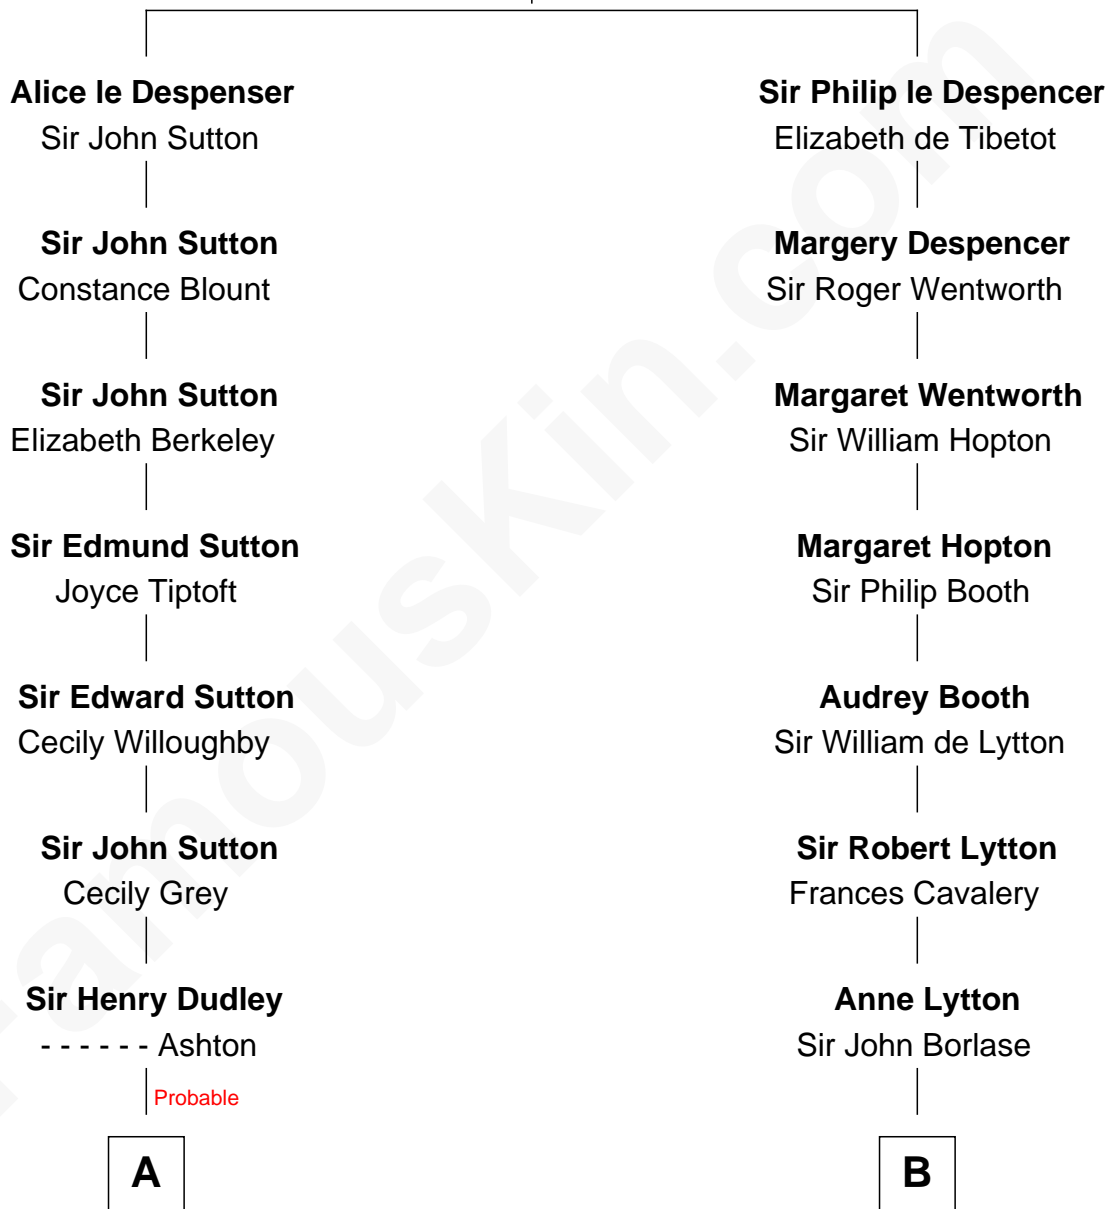

**FamousKin.com**  
**Relationship Chart of**  
**George Hamilton**  
*TV and Movie Actor*

**15th cousin 4 times removed of**  
**General Robert E. Lee**  
*Confederate Army - U.S. Civil War*

**Sir Philip le Despencer**  
 Elizabeth - - - - -

**C**

**Lillian C. Gilman**  
Harry Fuller Hamilton

**George William Hamilton**  
Anne Lucille Stevens

**George Hamilton**  
*TV and Movie Actor*

FamousKin.com