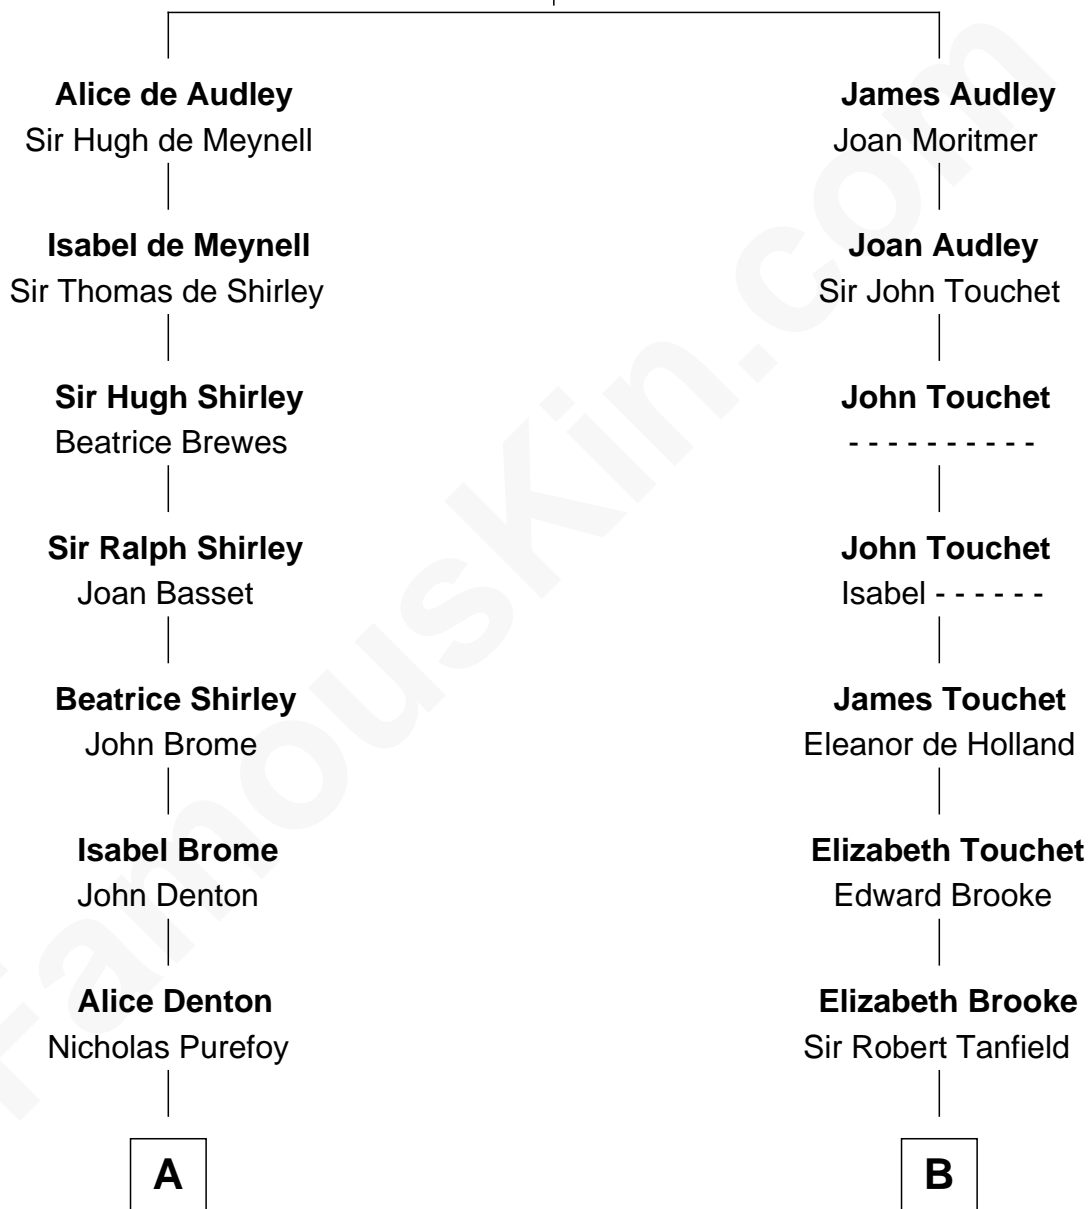

FamousKin.com Relationship Chart of

George Hamilton

TV and Movie Actor

19th cousin 2 times removed of

General Robert E. Lee

Confederate Army - U.S. Civil War

Sir Nicholas Audley

Joan Martin

C

William C. Gilman
Mary Ann Stevens

George C. Gilman
Elizabeth Melissa Lane

Lillian C. Gilman
Harry Fuller Hamilton

George William Hamilton
Anne Lucille Stevens

George Hamilton
TV and Movie Actor

D

Col. Henry Lee
Lucy Grymes