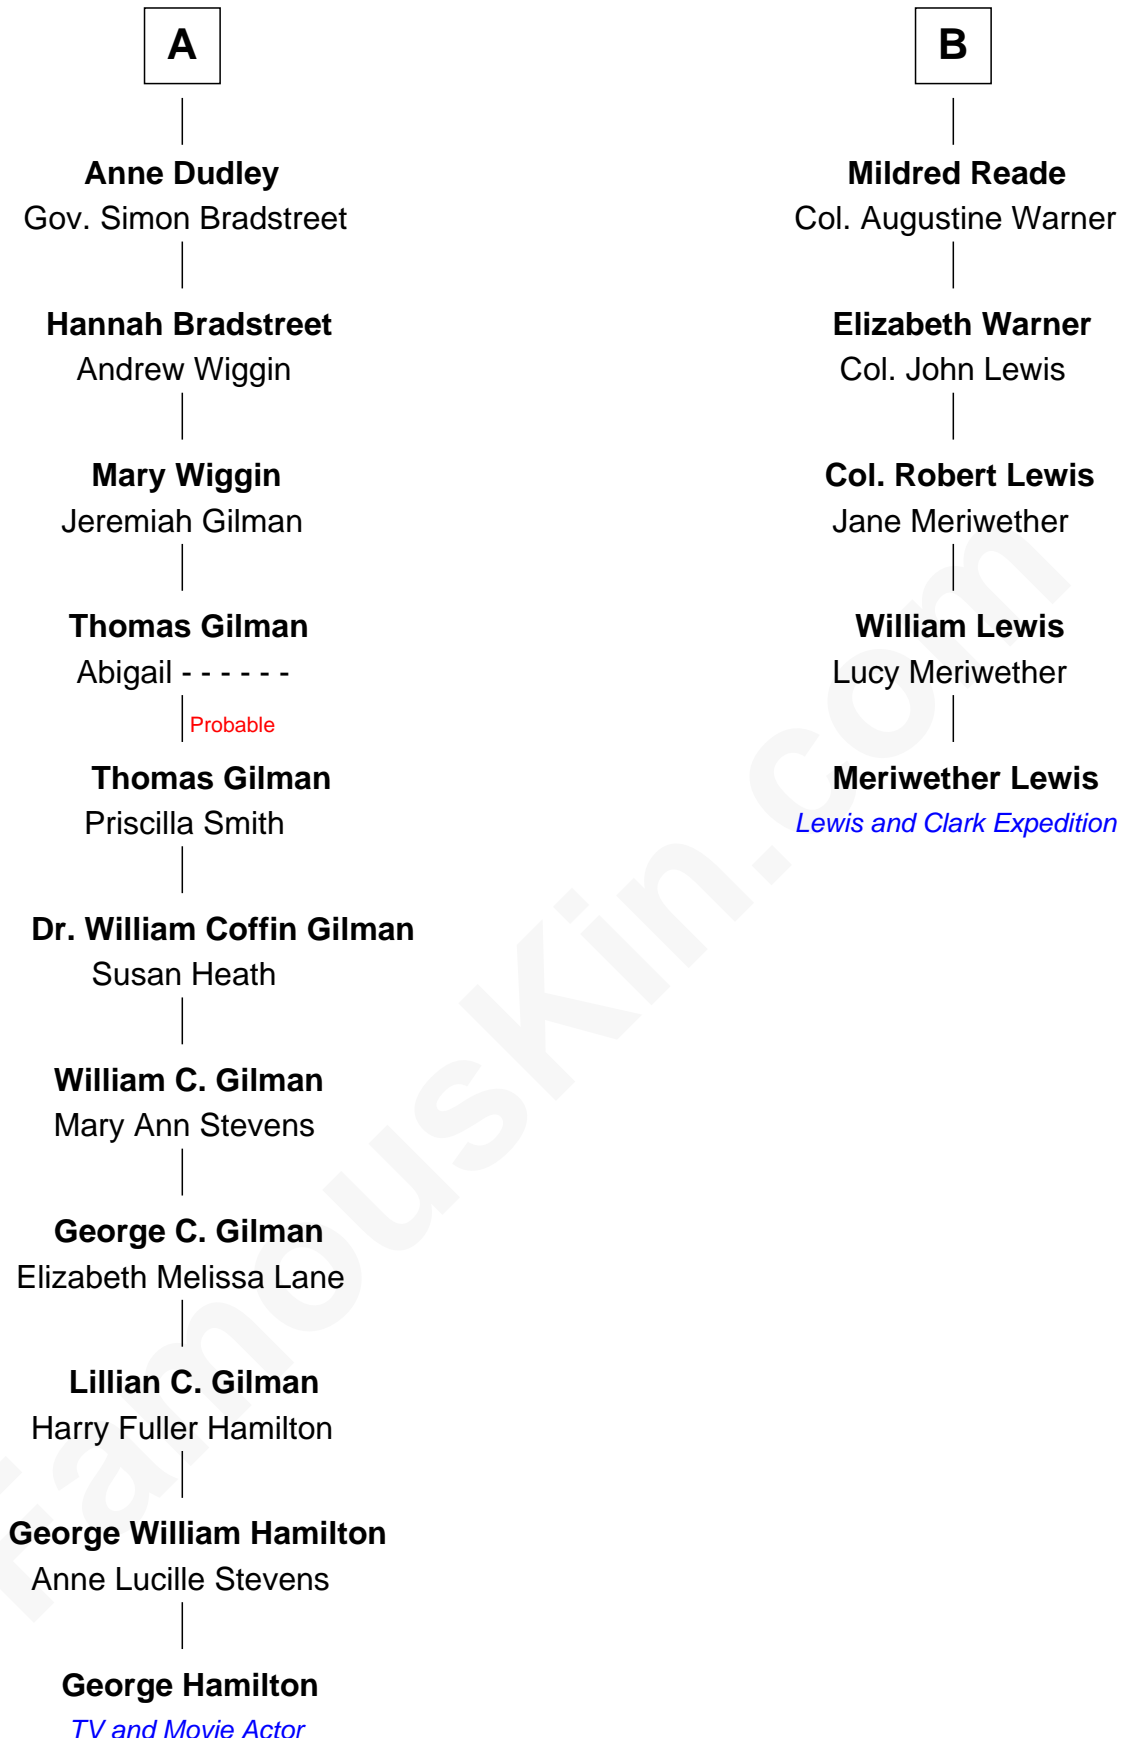

FamousKin.com Relationship Chart of

George Hamilton

TV and Movie Actor

11th cousin 6 times removed of

Meriwether Lewis

Lewis and Clark Expedition

Sir William Bonville

Margaret Grey

William Bonville
Elizabeth Harington

William Bonville
Katherine Neville

Cecily Bonville
Thomas Grey

Cecily Grey
Sir John Sutton

Sir Henry Dudley
----- Ashton

Probable

Roger Dudley
Susanna Thorne

Gov. Thomas Dudley
Dorothy York

A

Elizabeth Bonville
William Talboys

Sir Robert Talboys
Elizabeth Heron

Sir George Talboys
Elizabeth Gascoigne

Anne Talboys
Sir Edward Dymoke

Frances Dymoke
Sir Thomas Windebank

Mildred Windebank
Robert Reade

Col. George Reade
Elizabeth Martiau

B

George Hamilton photo by [Angela George](#) (CC BY-SA 3.0)