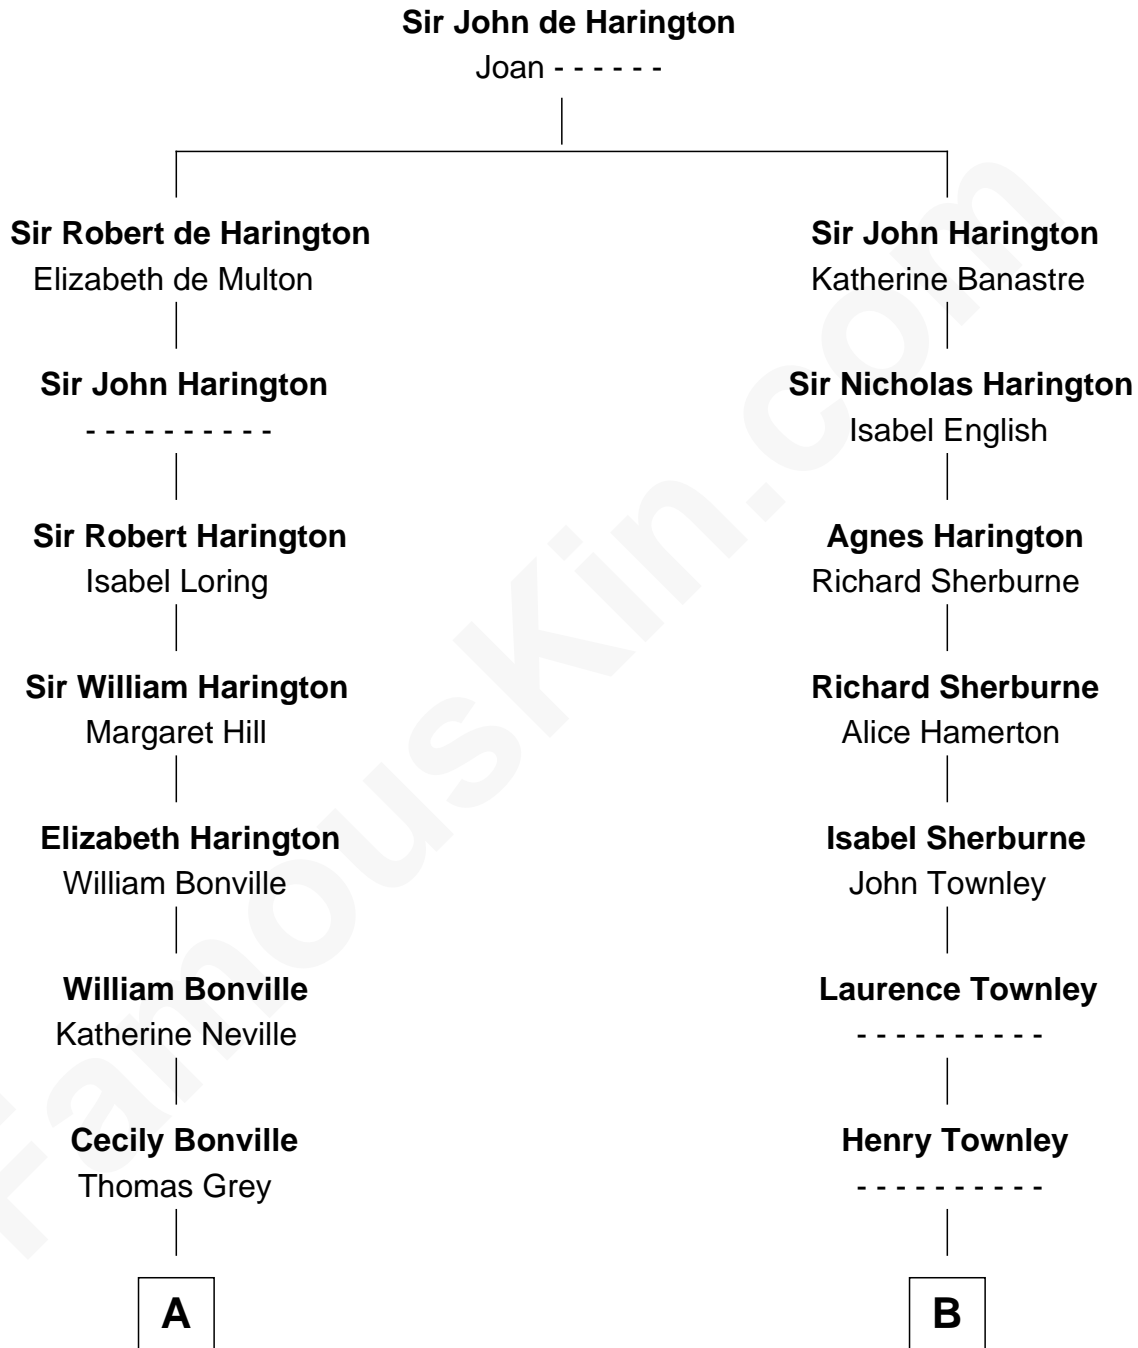

FamousKin.com
Relationship Chart of
George Hamilton
TV and Movie Actor

15th cousin 6 times removed of
Meriwether Lewis
Lewis and Clark Expedition

C

William C. Gilman

Mary Ann Stevens

George C. Gilman

Elizabeth Melissa Lane

Lillian C. Gilman

Harry Fuller Hamilton

George William Hamilton

Anne Lucille Stevens

George Hamilton

TV and Movie Actor