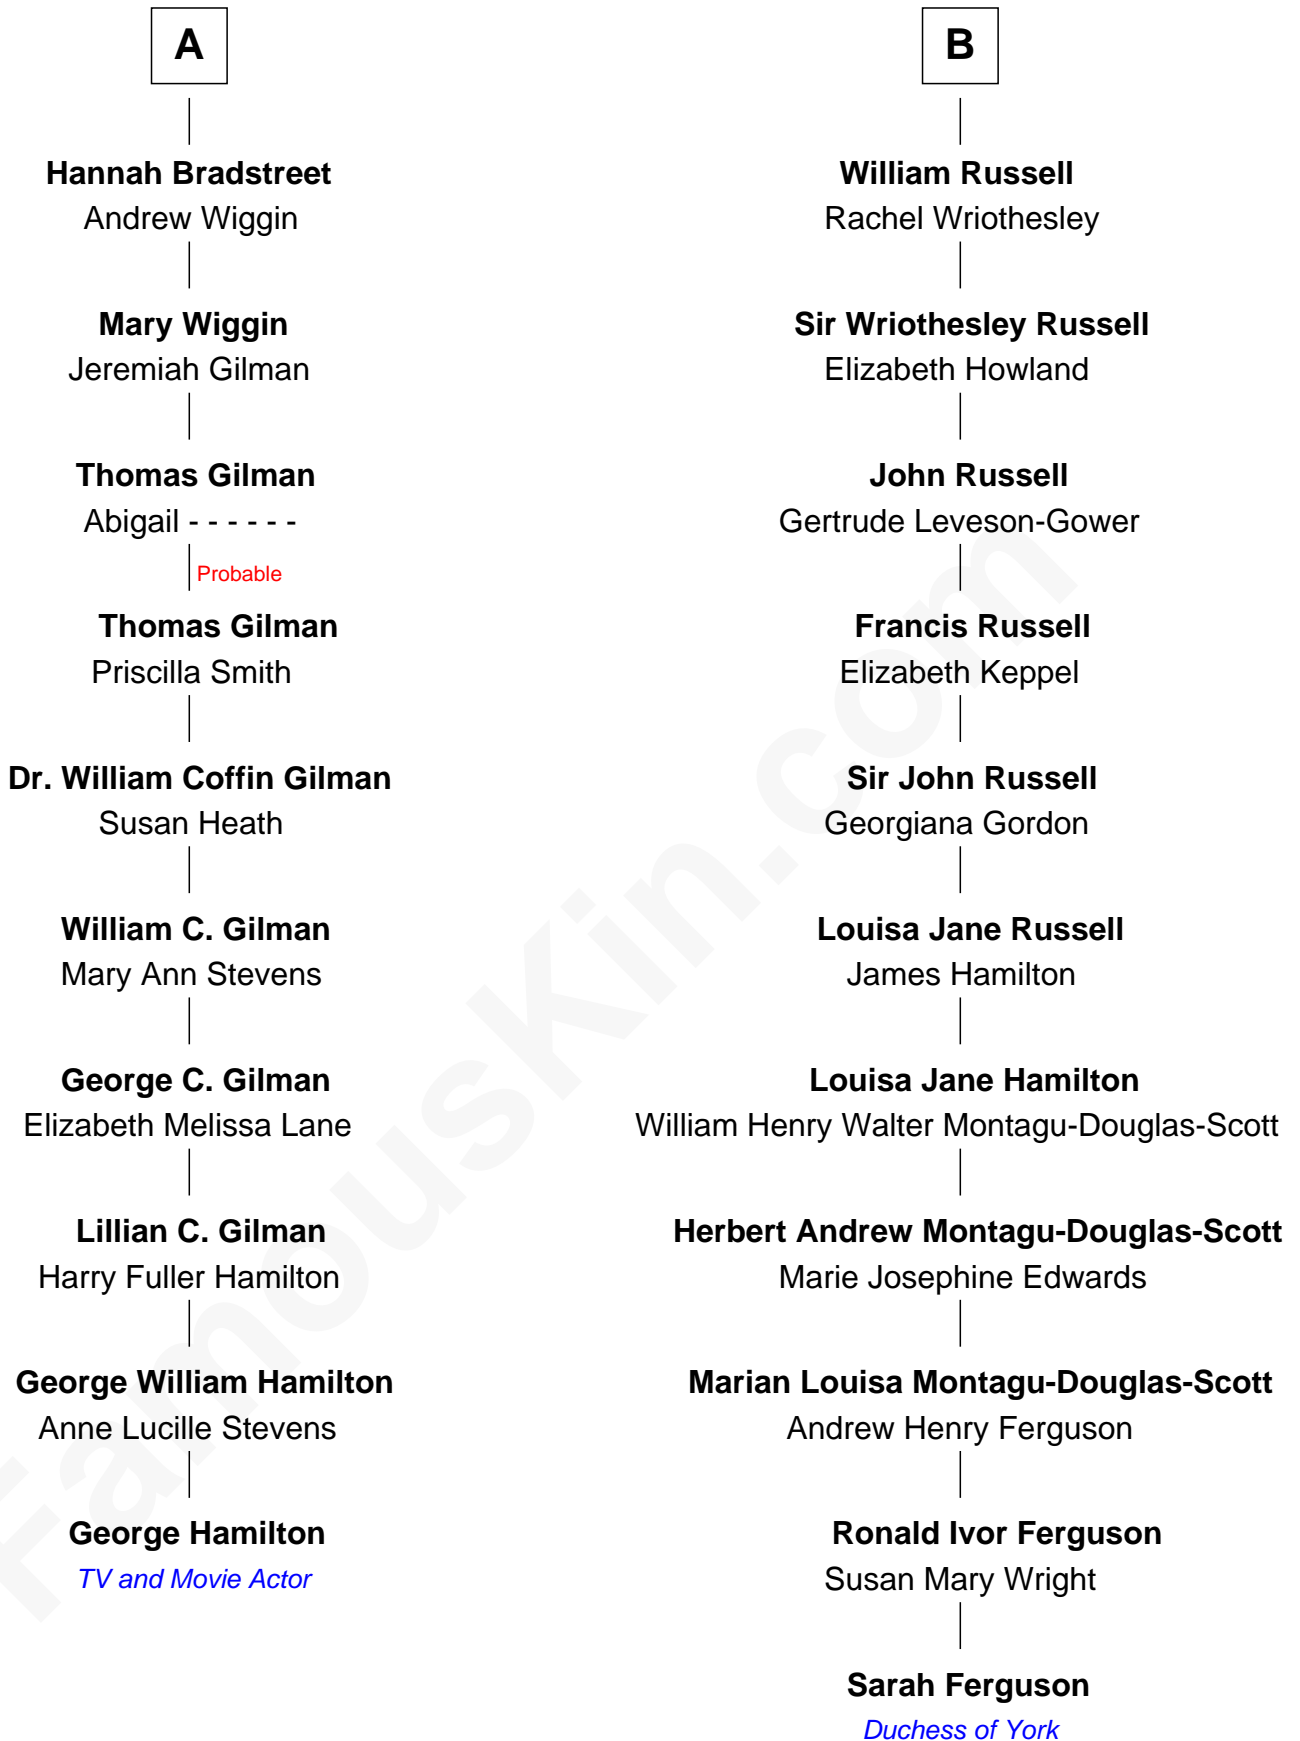

FamousKin.com Relationship Chart of

George Hamilton

TV and Movie Actor

16th cousin 1 time removed of

Sarah Ferguson

Duchess of York

Sir John Sutton
Elizabeth Berkeley

Sir Edmund Sutton

Joyce Tiptoft

Sir Edward Sutton

Cecily Willoughby

Sir John Sutton

Cecily Grey

Sir Henry Dudley

----- Ashton

Probable

Elizabeth Bramshot

Edmund Dudley

Elizabeth Grey

Elizabeth Dudley

William Stourton

Ursula Stourton

Sir Edward Clinton

Frances Clinton

Giles Brydges

Catherine Brydges

Francis Russell

Sir William Russell

Anne Carr

B

George Hamilton photo by [Angela George](#) (CC BY-SA 3.0)

Sarah Ferguson photo by [Norbert Aepli](#) (CC BY 3.0)