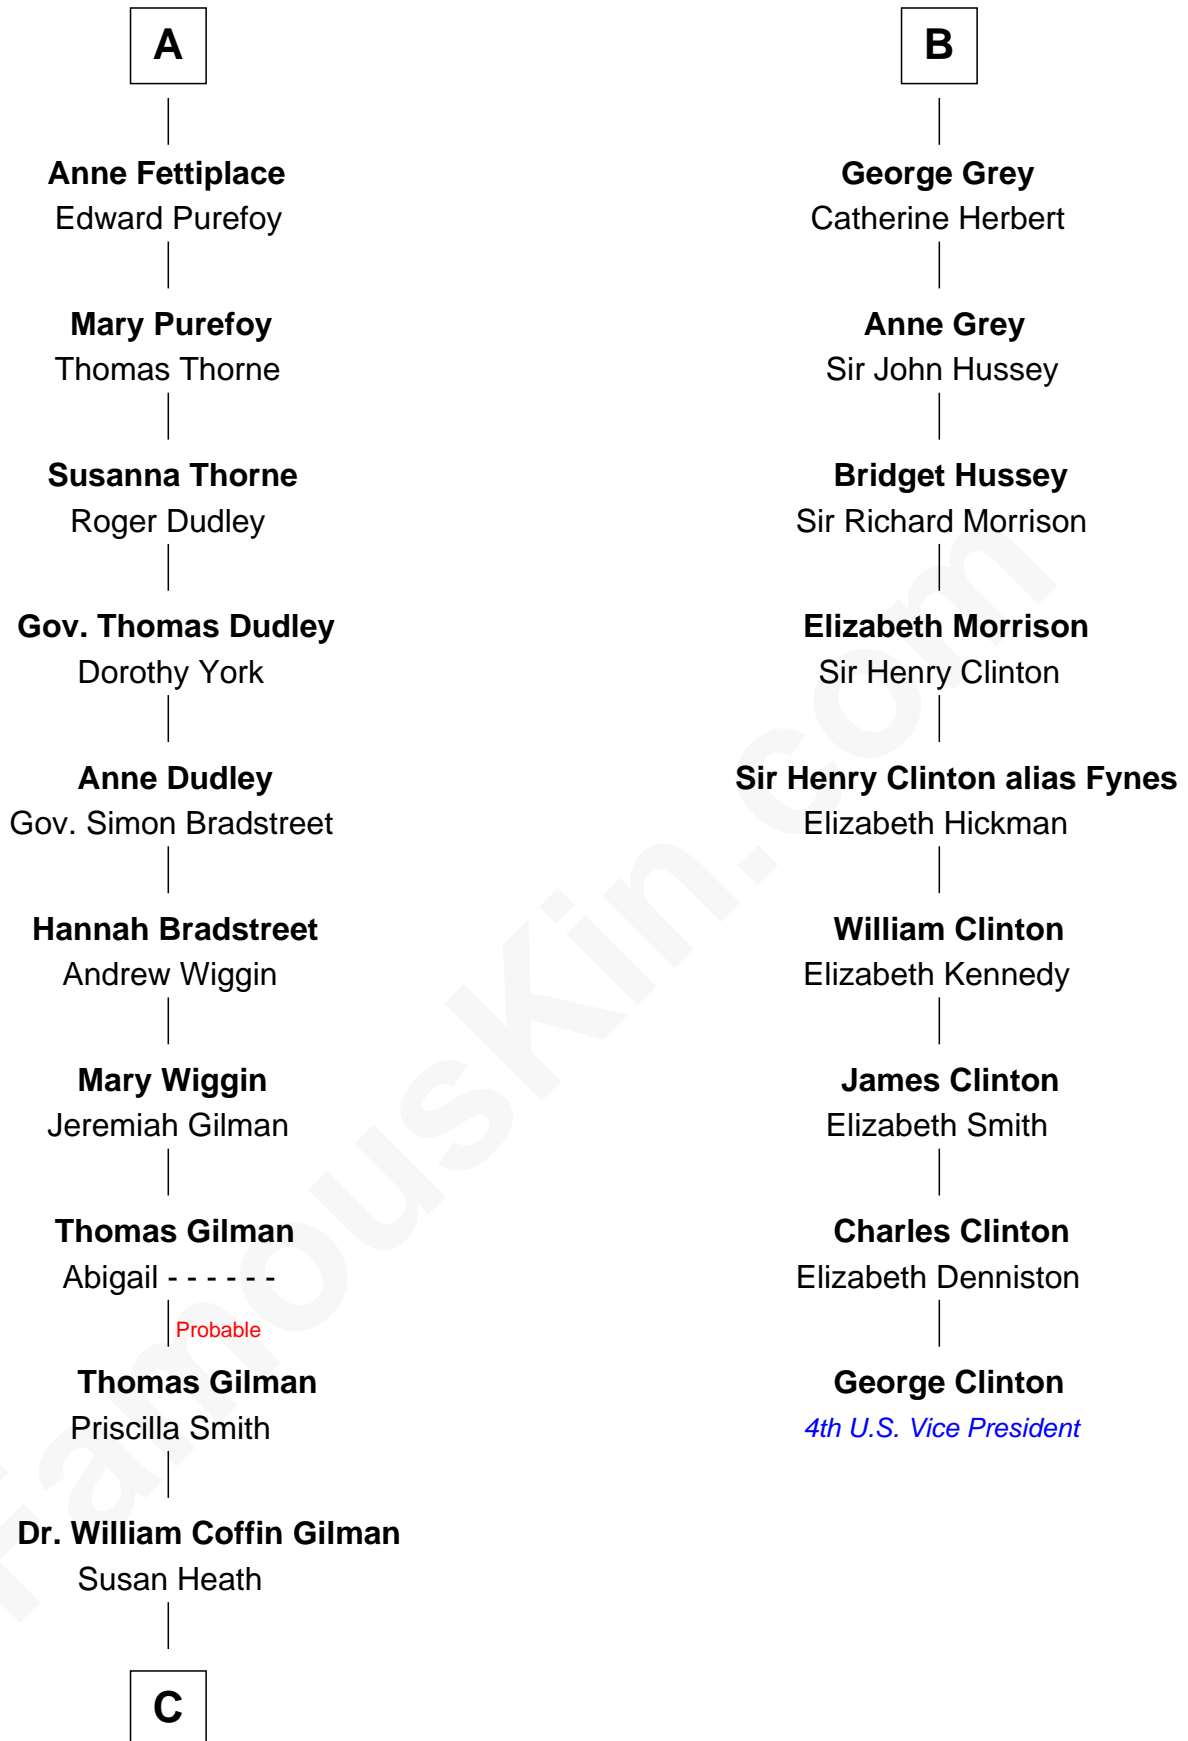

FamousKin.com Relationship Chart of

George Hamilton

TV and Movie Actor

15th cousin 6 times removed of

George Clinton

4th U.S. Vice President

William de Odingsells

Ela FitzWalter

Sir Roger de Herdeburgh

Ela Herdeburgh

Sir William de Boteler

Ankaret le Boteler

John le Strange

Eleanor le Strange

Sir Reynold de Grey

Sir Reynold Grey

Margaret de Ros

Sir John Grey

Constance de Holand

Sir Edmund Grey

Katherine Percy

B

C

William C. Gilman

Mary Ann Stevens

George C. Gilman

Elizabeth Melissa Lane

Lillian C. Gilman

Harry Fuller Hamilton

George William Hamilton

Anne Lucille Stevens

George Hamilton