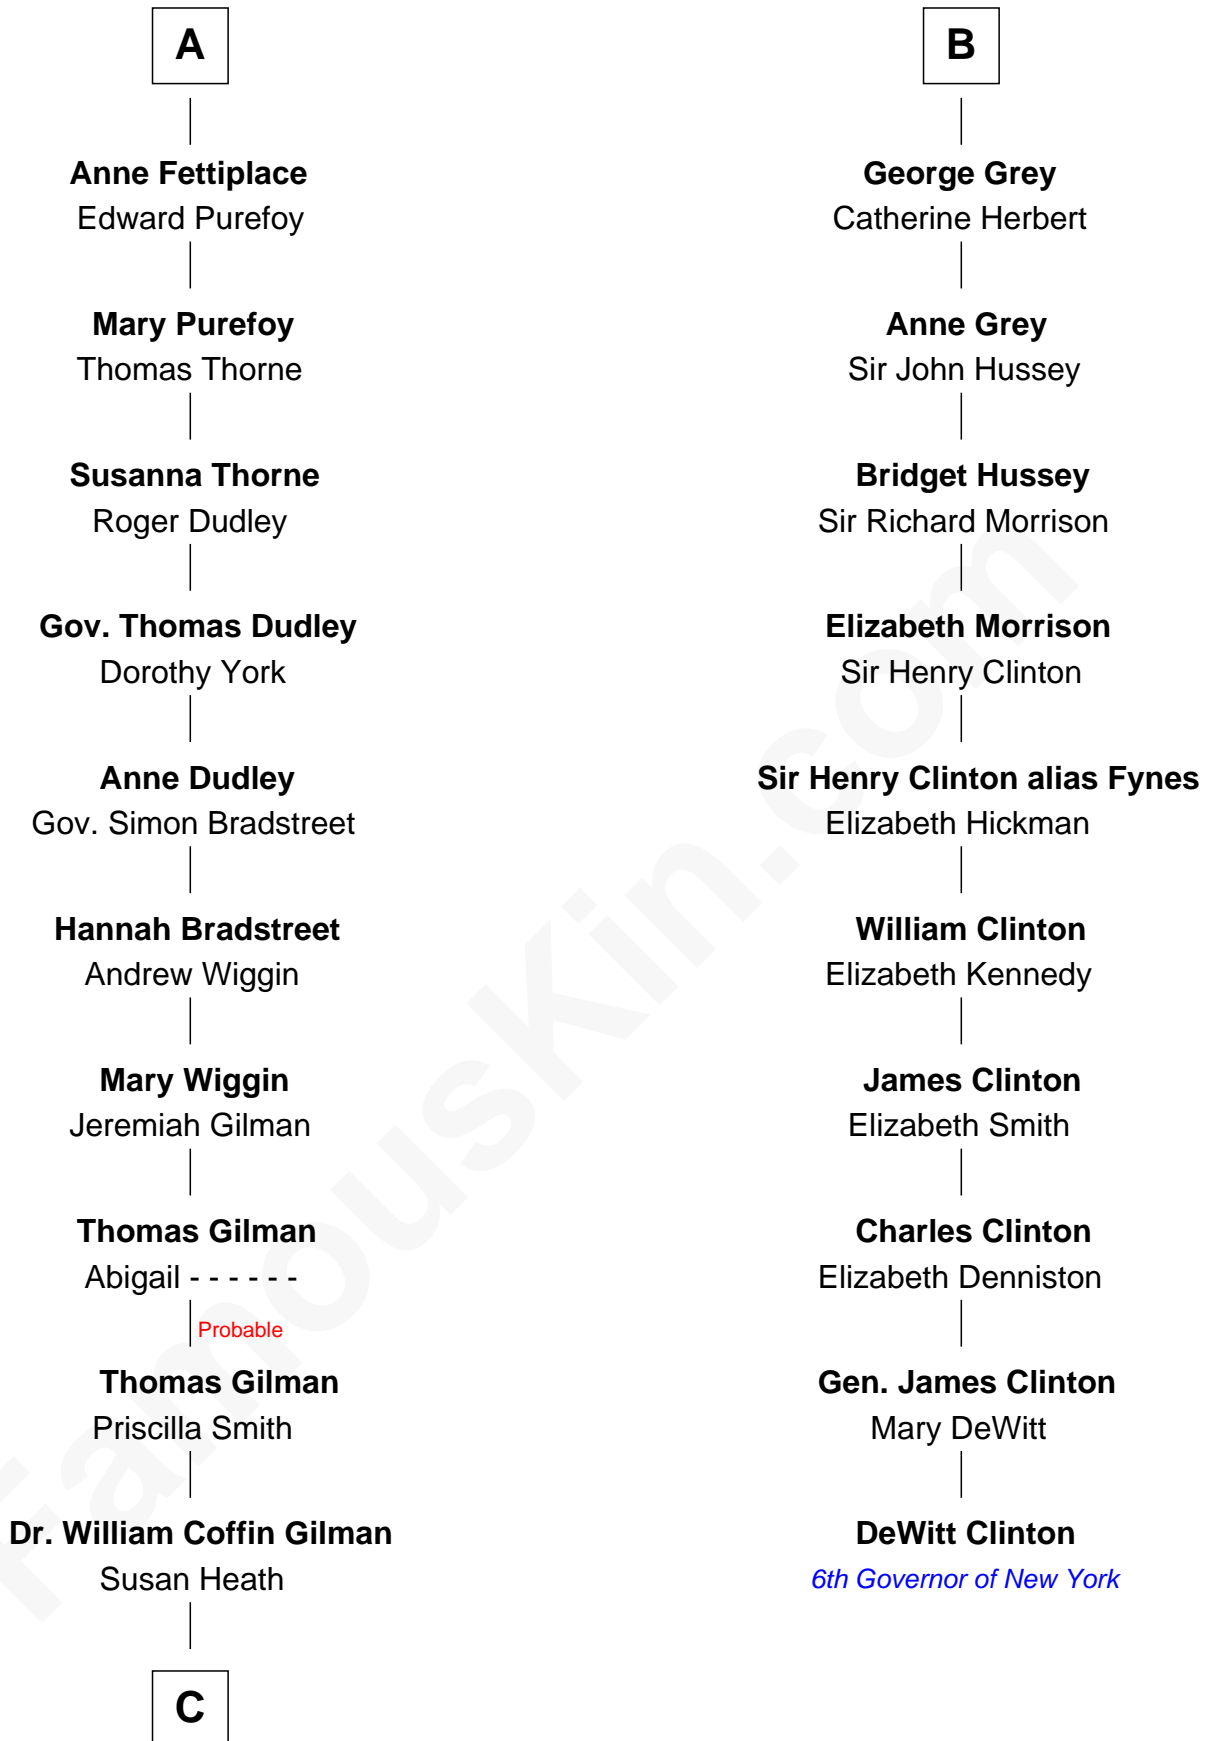

FamousKin.com Relationship Chart of

George Hamilton

TV and Movie Actor

16th cousin 5 times removed of

DeWitt Clinton

6th Governor of New York

William de Odingsells

Ela FitzWalter

Sir Roger de Herdeburgh

Ela Herdeburgh

Sir William de Boteler

Ankaret le Boteler

John le Strange

Eleanor le Strange

Sir Reynold de Grey

Sir Reynold Grey

Margaret de Ros

Sir John Grey

Constance de Holand

Sir Edmund Grey

Katherine Percy

B

C

—
William C. Gilman

Mary Ann Stevens

—
George C. Gilman

Elizabeth Melissa Lane

—
Lillian C. Gilman

Harry Fuller Hamilton

—
George William Hamilton

Anne Lucille Stevens

—
George Hamilton