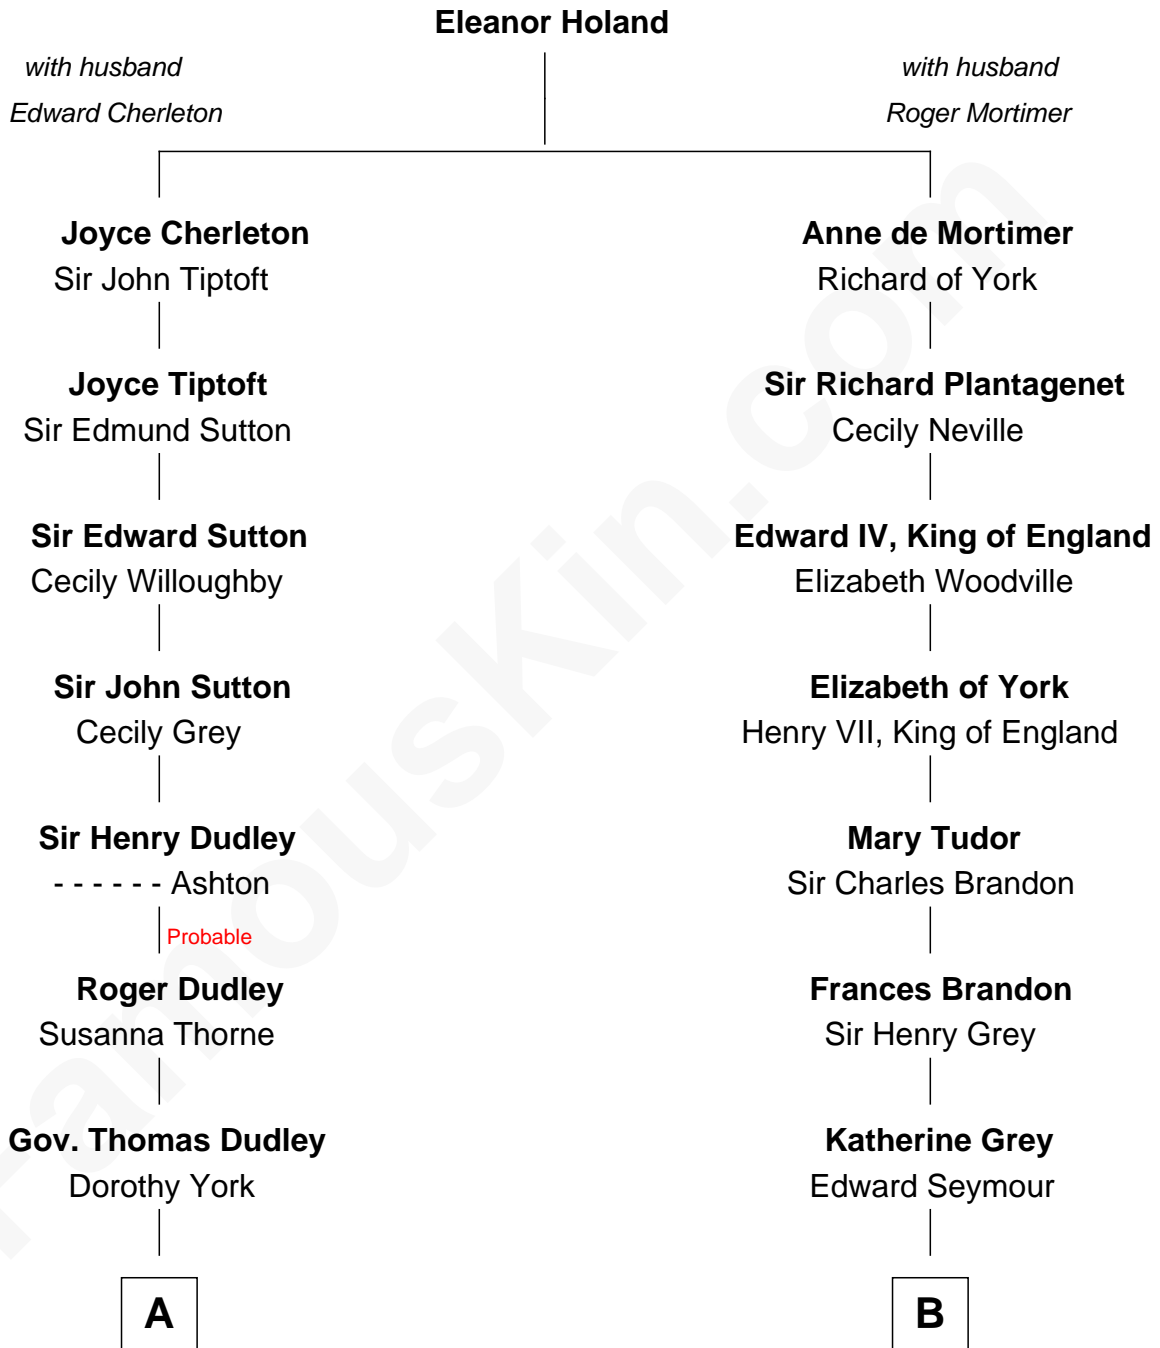

FamousKin.com

Relationship Chart of

George Hamilton

TV and Movie Actor

14th cousin 3 times removed of

Lt. Gen. James Brudenell
 Leader of the "Charge of the Light Brigade"

George Hamilton photo by [Angela George](#) [\(CC BY-SA 3.0\)](#)