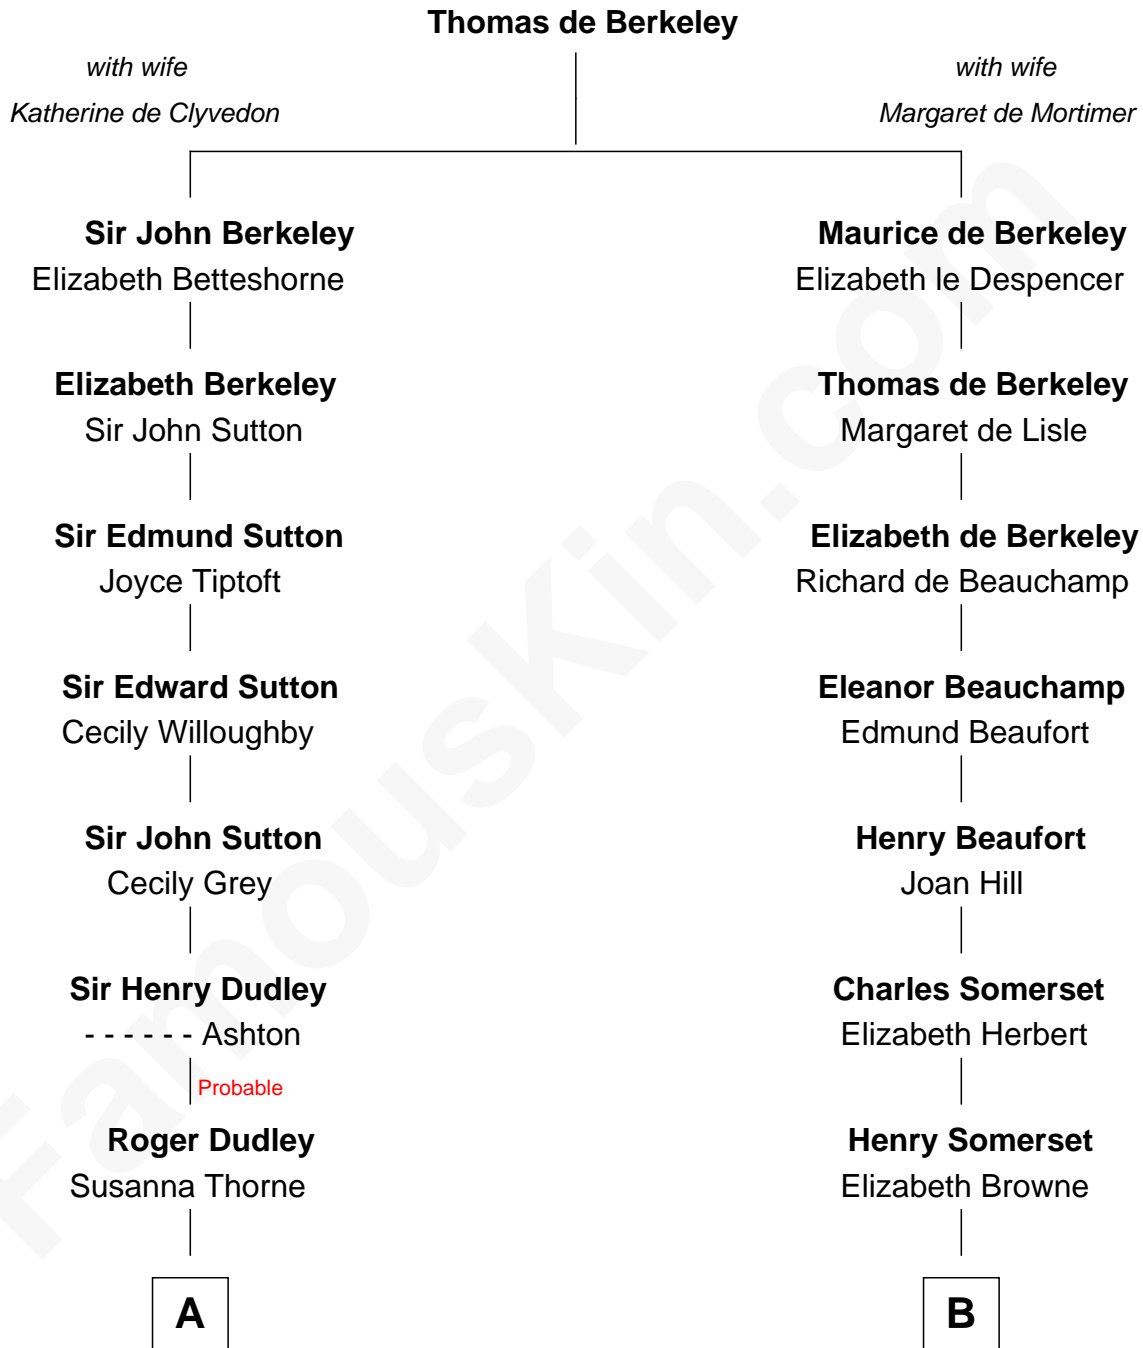

FamousKin.com

Relationship Chart of

George Hamilton

TV and Movie Actor

16th cousin 2 times removed of

Lt. Gen. James Brudenell
Leader of the "Charge of the Light Brigade"

C

George William Hamilton

Anne Lucille Stevens

George Hamilton

TV and Movie Actor

FamousKin.com

George Hamilton photo by [Angela George](#) [\(CC BY-SA 3.0\)](#)