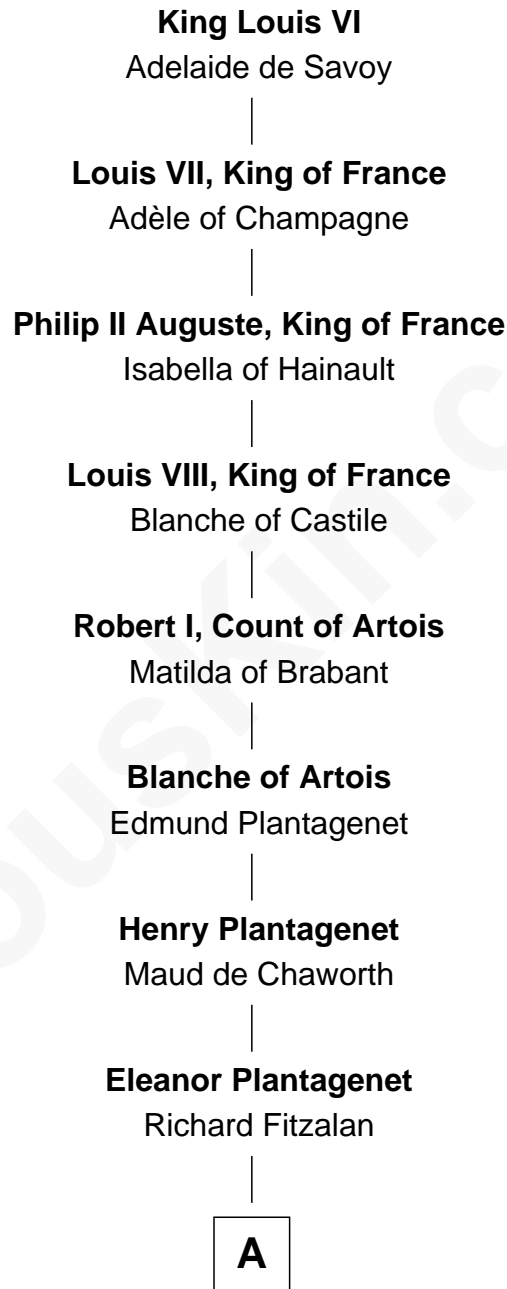

# FamousKin.com Relationship Chart of

**George Hamilton**

*TV and Movie Actor*

25th Great-grandson of

**King Louis VI**

*King of France*

**A**

**Alice Fitzalan**

Sir Thomas de Holand

**Eleanor Holand**

Edward Cherleton

**Joyce Cherleton**

Sir John Tiptoft

**Joyce Tiptoft**

Sir Edmund Sutton

**Sir Edward Sutton**

Cecily Willoughby

**Sir John Sutton**

Cecily Grey

**Sir Henry Dudley**

----- Ashton

Probable

**Roger Dudley**

Susanna Thorne

**Gov. Thomas Dudley**

Dorothy York

**Anne Dudley**

Gov. Simon Bradstreet

**B**

**B**

**Hannah Bradstreet**

Andrew Wiggin