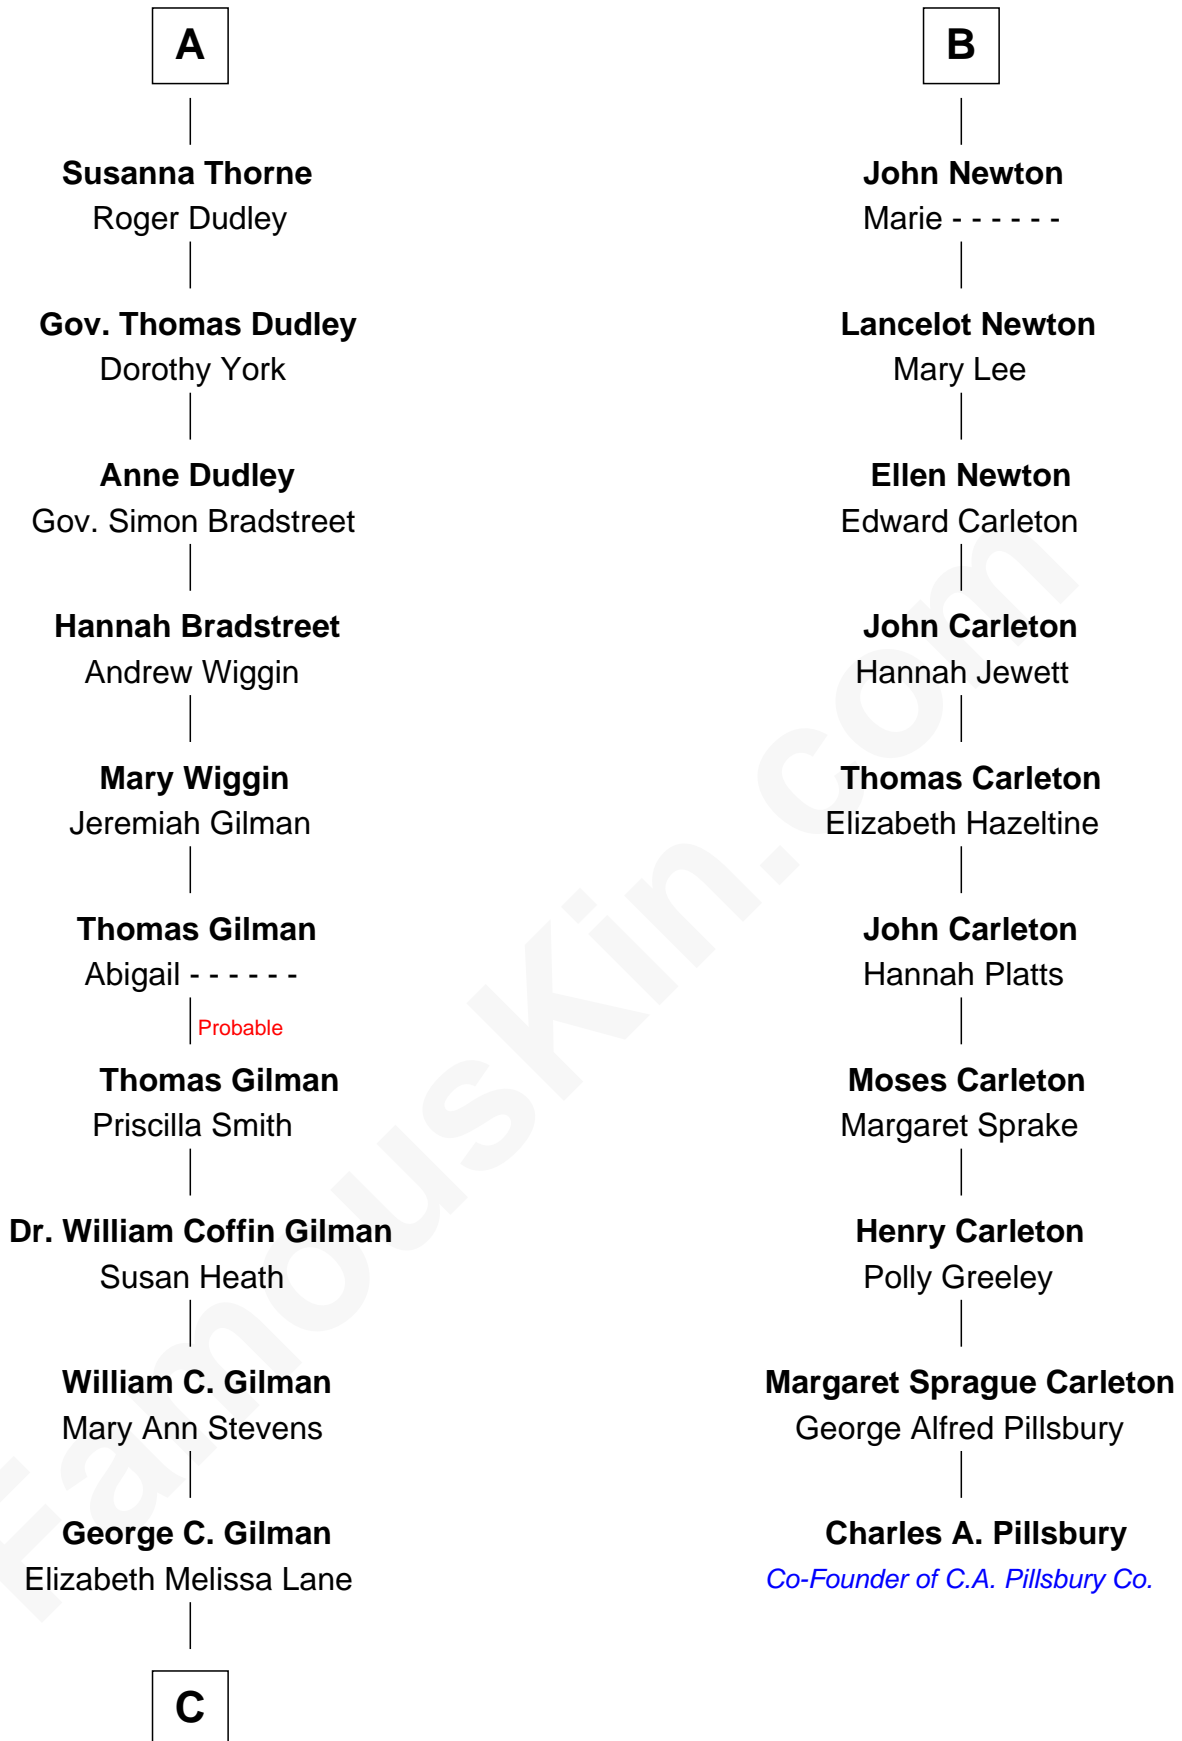

FamousKin.com

Relationship Chart of

George Hamilton

TV and Movie Actor

16th cousin 3 times removed of

Charles A. Pillsbury

Co-Founder of C.A. Pillsbury Co.

C

—
Lillian C. Gilman
Harry Fuller Hamilton

—
George William Hamilton
Anne Lucille Stevens

—
George Hamilton
TV and Movie Actor

FamousKin.com

George Hamilton photo by [Angela George](#) [\(CC BY-SA 3.0\)](#)