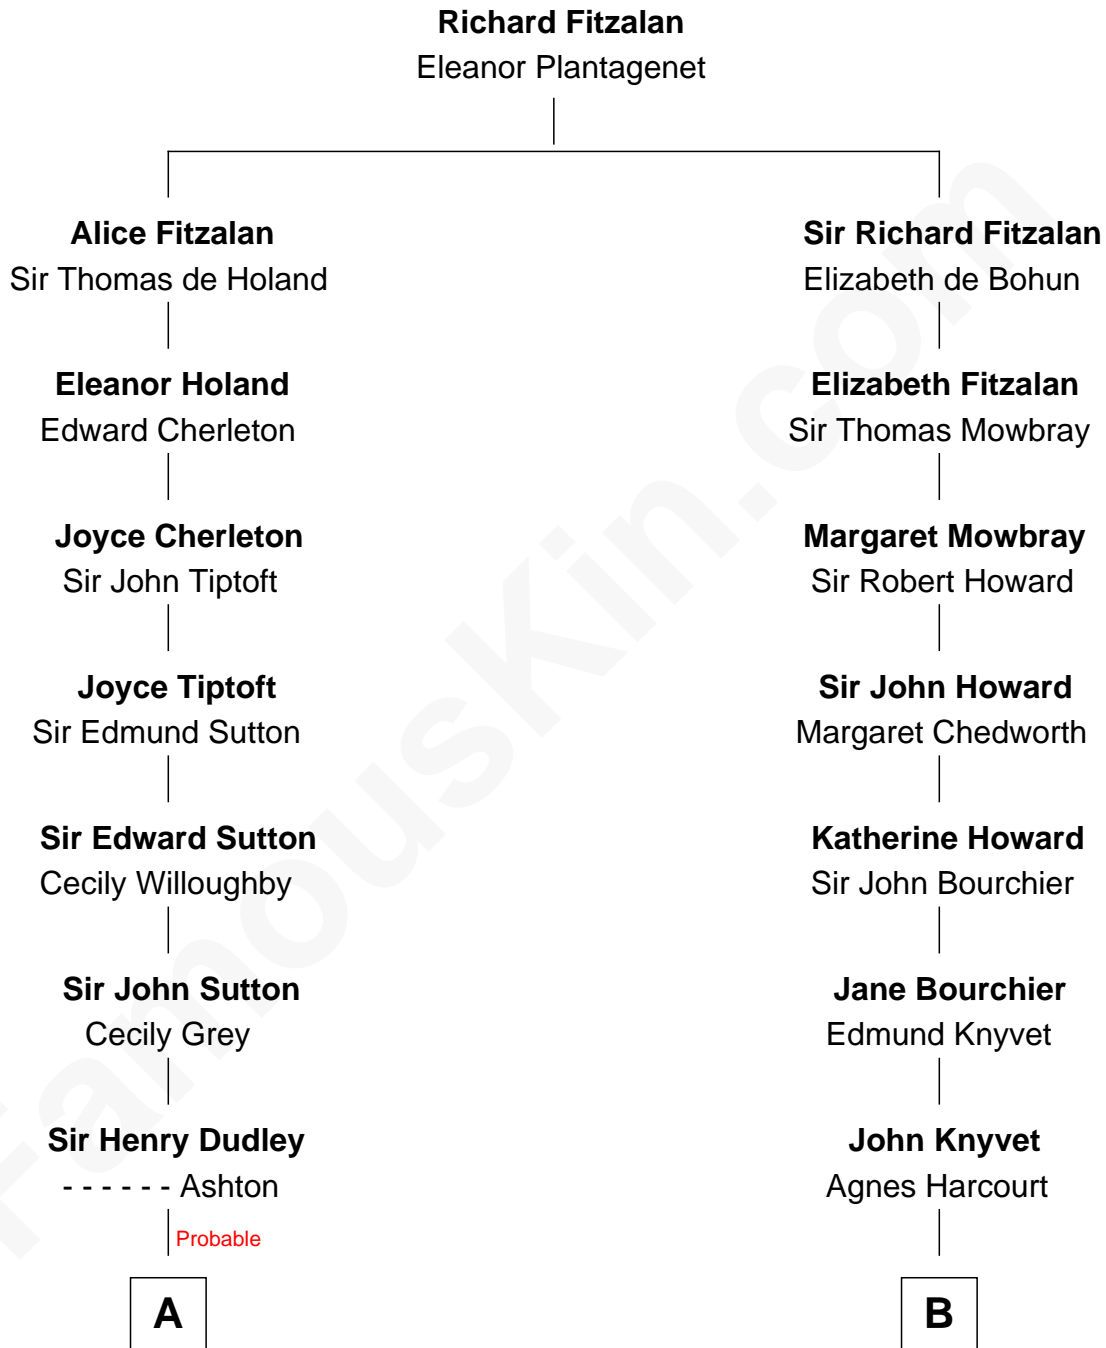

FamousKin.com Relationship Chart of

George Hamilton

TV and Movie Actor

19th cousin 2 times removed of

Carly Fiorina

CEO of Hewlett-Packard

C

Lillian C. Gilman
Harry Fuller Hamilton

George William Hamilton
Anne Lucille Stevens

George Hamilton
TV and Movie Actor

D

Margaret Isabella Walker
Heinrich Weber

John Walker Weber
Maude Graves

Cara Carleton Weber
Harold Marvin Sneed

Joseph Tyree Sneed
Madelon Montross Juergens