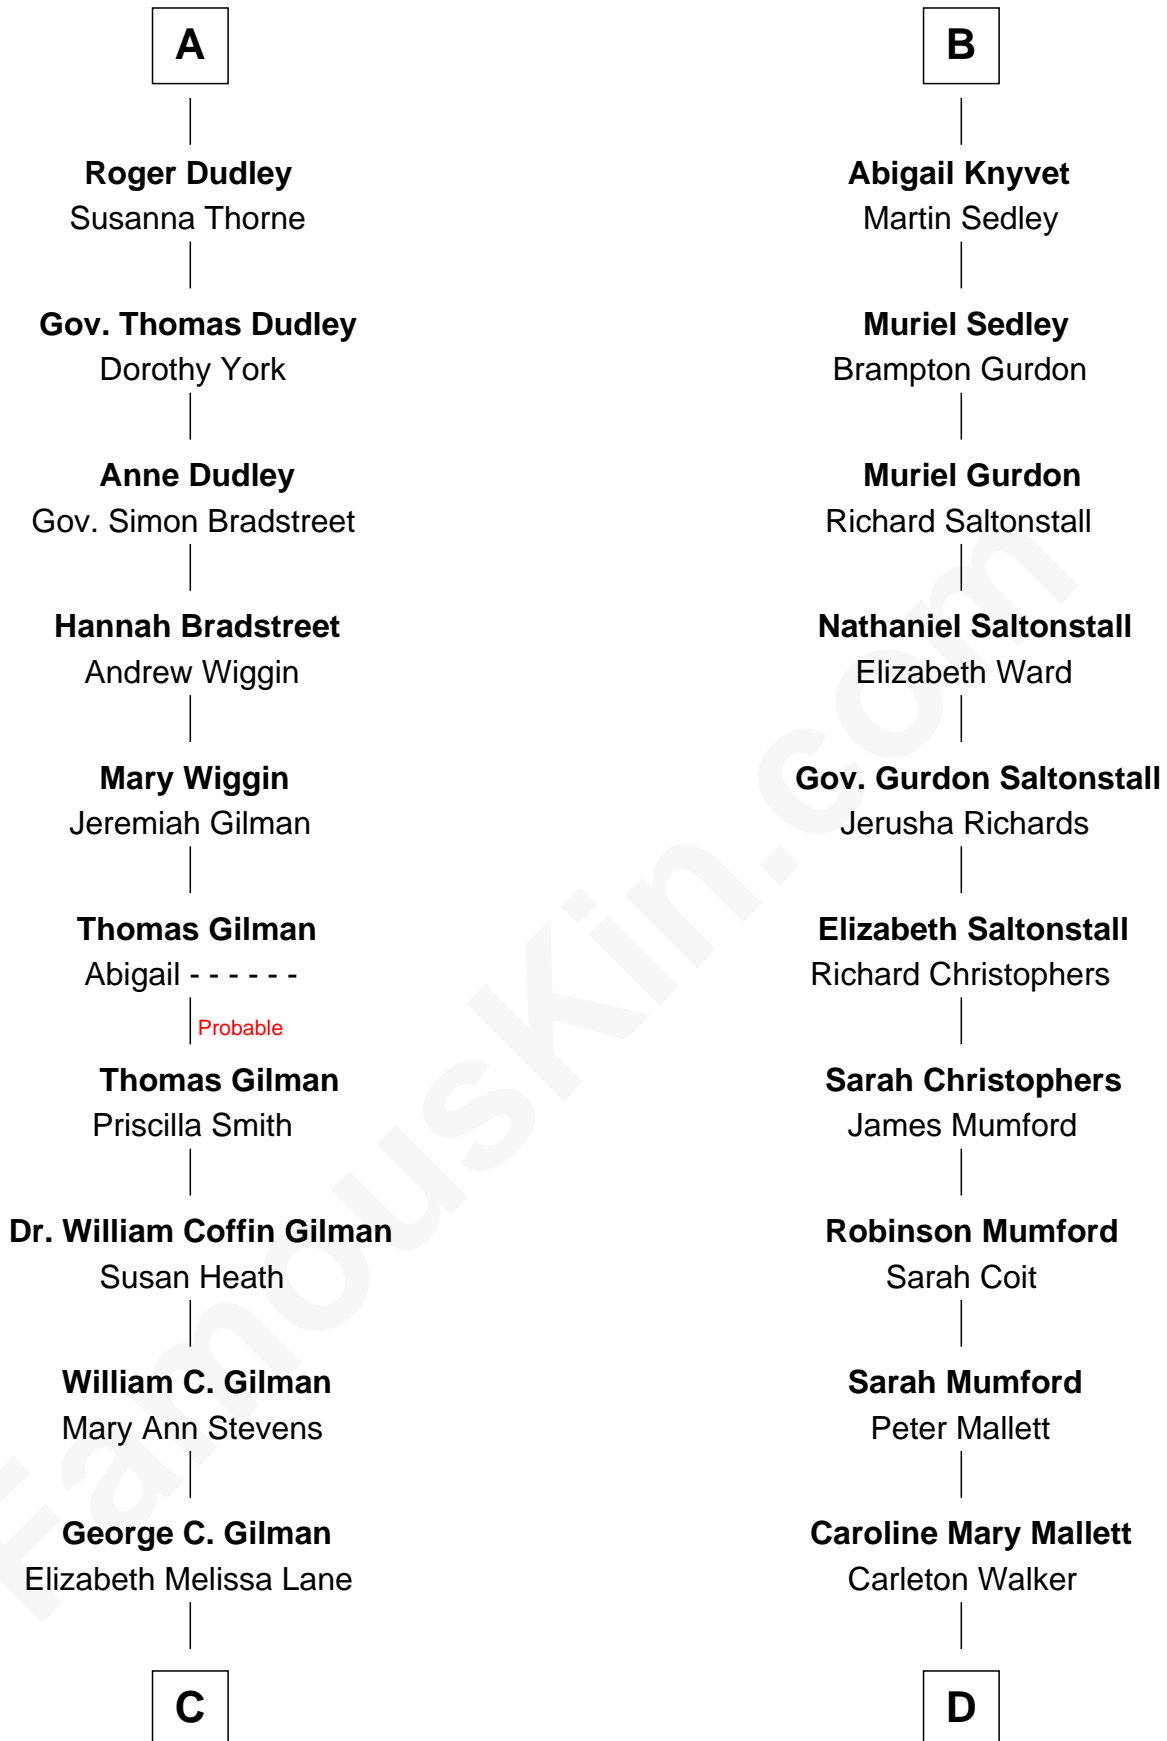

FamousKin.com Relationship Chart of

George Hamilton

TV and Movie Actor

19th cousin 2 times removed of

Carly Fiorina

CEO of Hewlett-Packard

C

Lillian C. Gilman
Harry Fuller Hamilton

George William Hamilton
Anne Lucille Stevens

George Hamilton
TV and Movie Actor

D

Margaret Isabella Walker
Heinrich Weber

John Walker Weber
Maude Graves

Cara Carleton Weber
Harold Marvin Sneed

Joseph Tyree Sneed
Madelon Montross Juergens