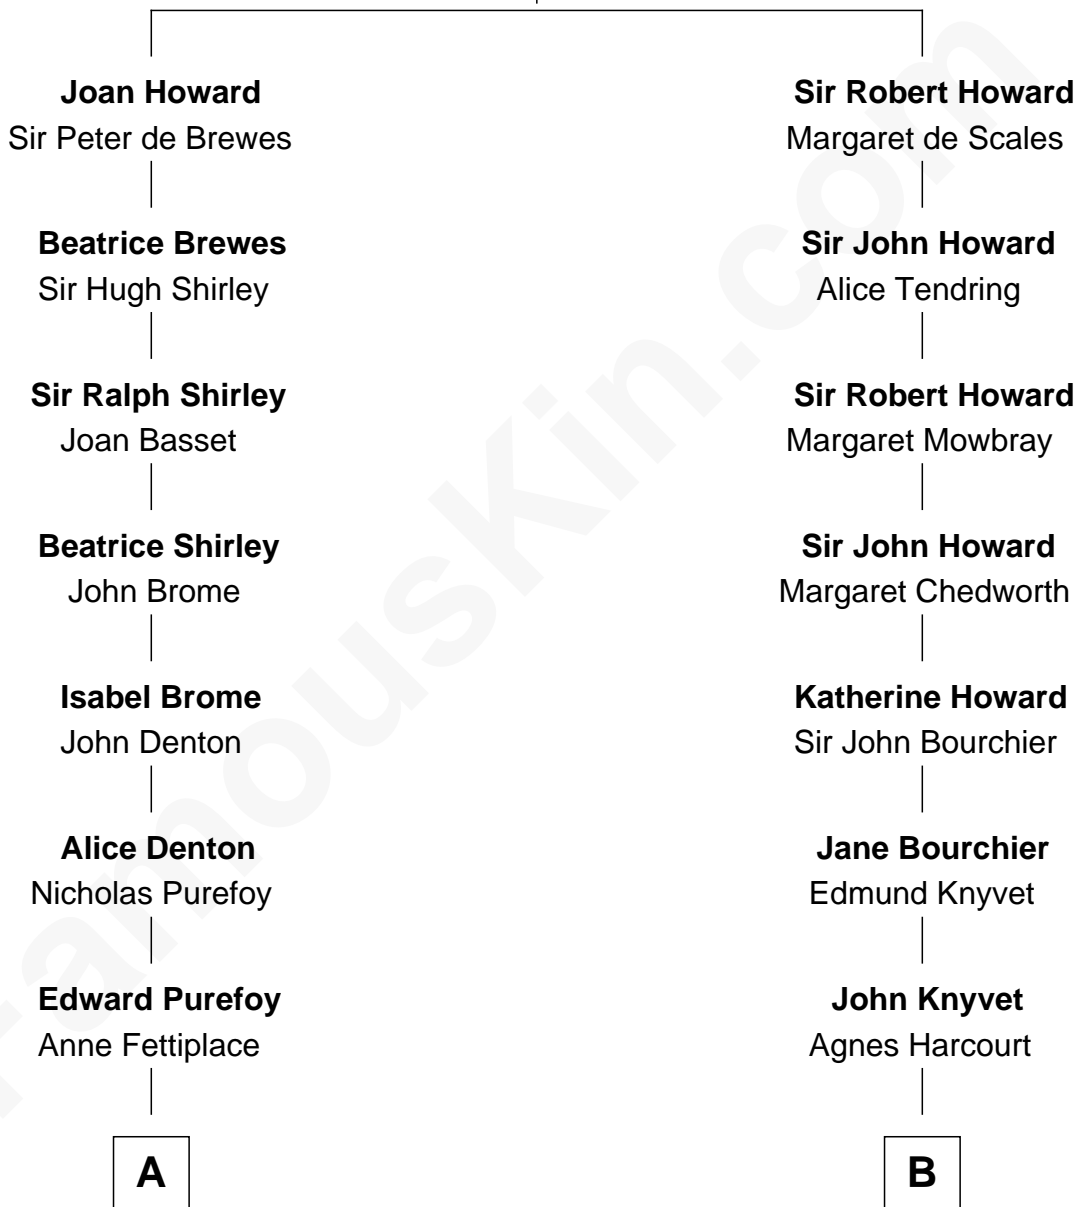

# FamousKin.com Relationship Chart of

**George Hamilton**

*TV and Movie Actor*

20th cousin 1 time removed of

**Carly Fiorina**

*CEO of Hewlett-Packard*

**Sir John Howard**

Alice de Bois

**C**

**George C. Gilman**  
Elizabeth Melissa Lane

**Lillian C. Gilman**  
Harry Fuller Hamilton

**George William Hamilton**  
Anne Lucille Stevens

**George Hamilton**  
*TV and Movie Actor*

**D**

**Margaret Isabella Walker**  
Heinrich Weber