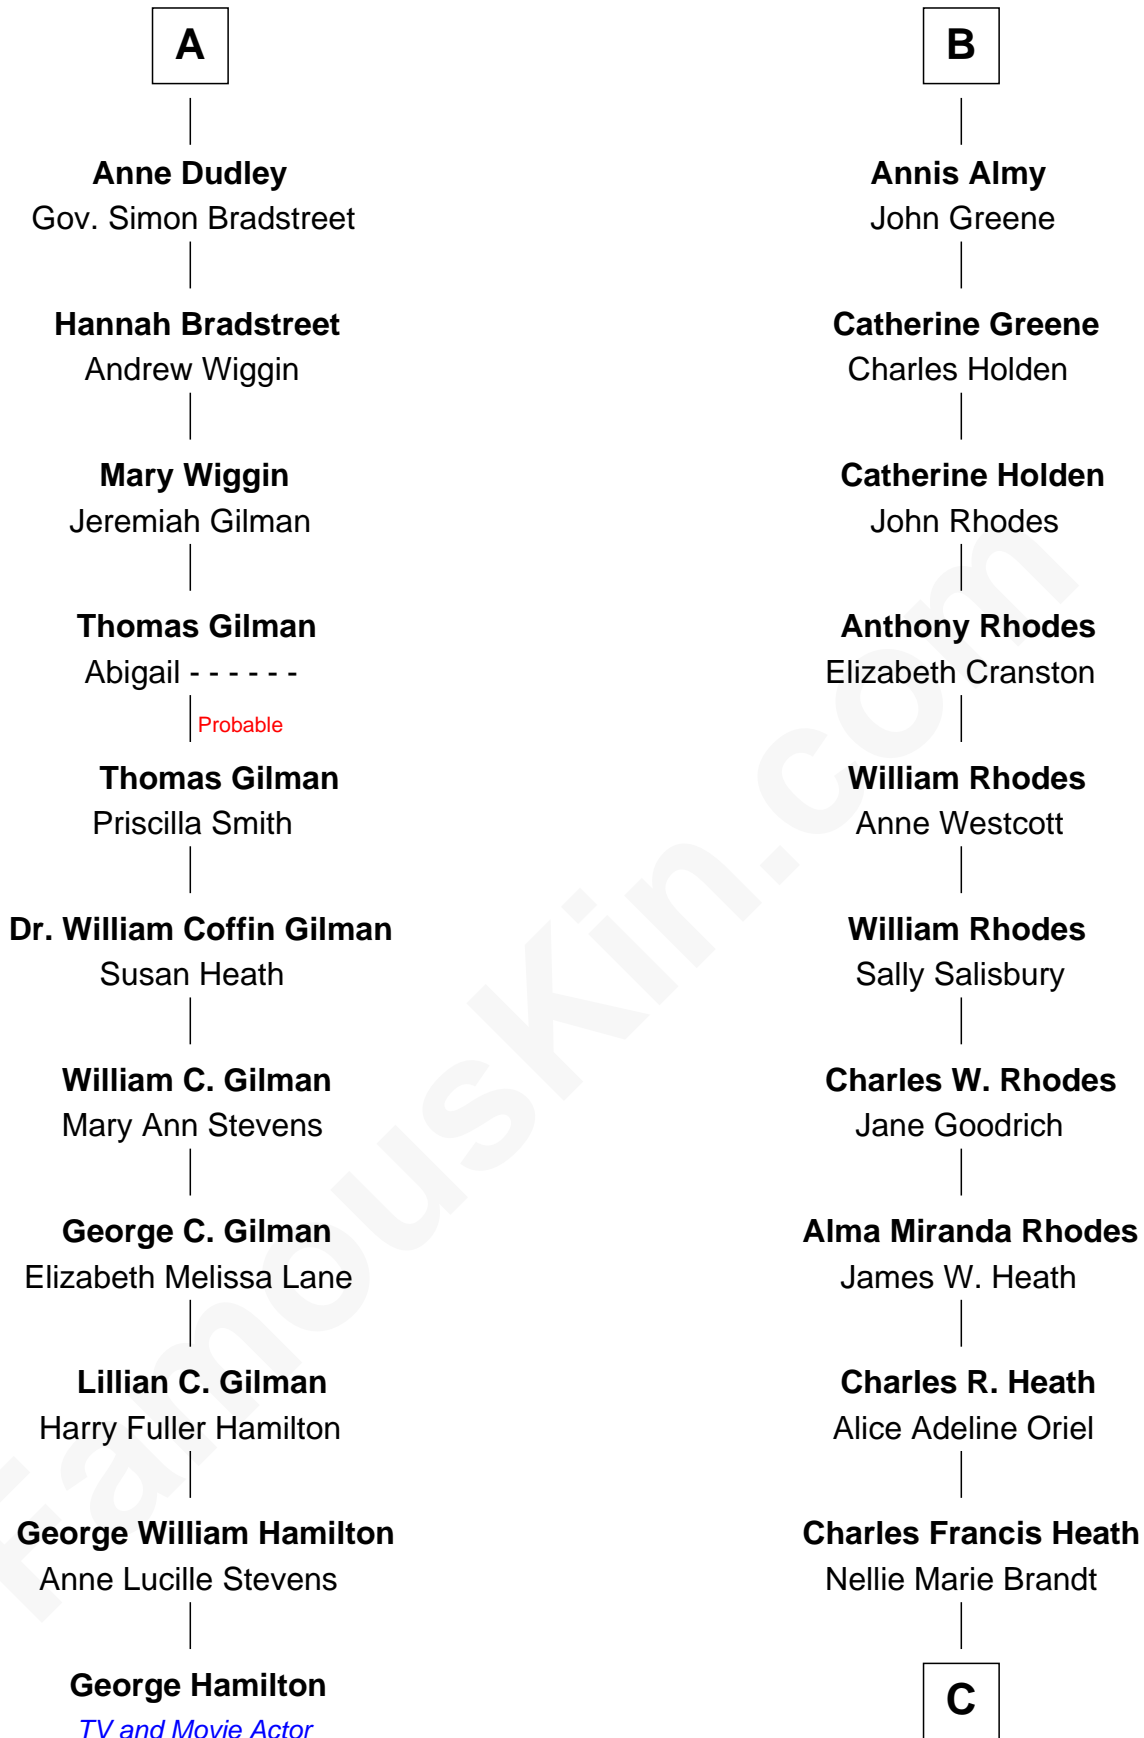

# FamousKin.com Relationship Chart of

**George Hamilton**

*TV and Movie Actor*

17th cousin 1 time removed of

**Sarah Palin**

*9th Governor of Alaska*

**Richard Woodville**

Joan Bedlisgate

**Sir Richard Woodville**  
Jacquetta of Luxembourg

**Elizabeth Woodville**

Sir John Grey

**Thomas Grey**  
Cecily Bonville

**Cecily Grey**  
Sir John Sutton

**Sir Henry Dudley**  
----- Ashton

Probable

**Roger Dudley**  
Susanna Thorne

**Gov. Thomas Dudley**  
Dorothy York

**A**

**Joan Woodville**

William Haute

**Alice Haute**

Sir John Fogge

**Margaret Fogge**  
Sir Humphrey Stafford

**Sir Humphrey Stafford**  
Margaret Tame

**Ellen Stafford**  
Thomas Barlow

**Stafford Barlow**  
-----

**Audrey Barlow**  
William Almy

**B**

C

Charles Richard Heath

Sarah Sheeran

Sarah Palin