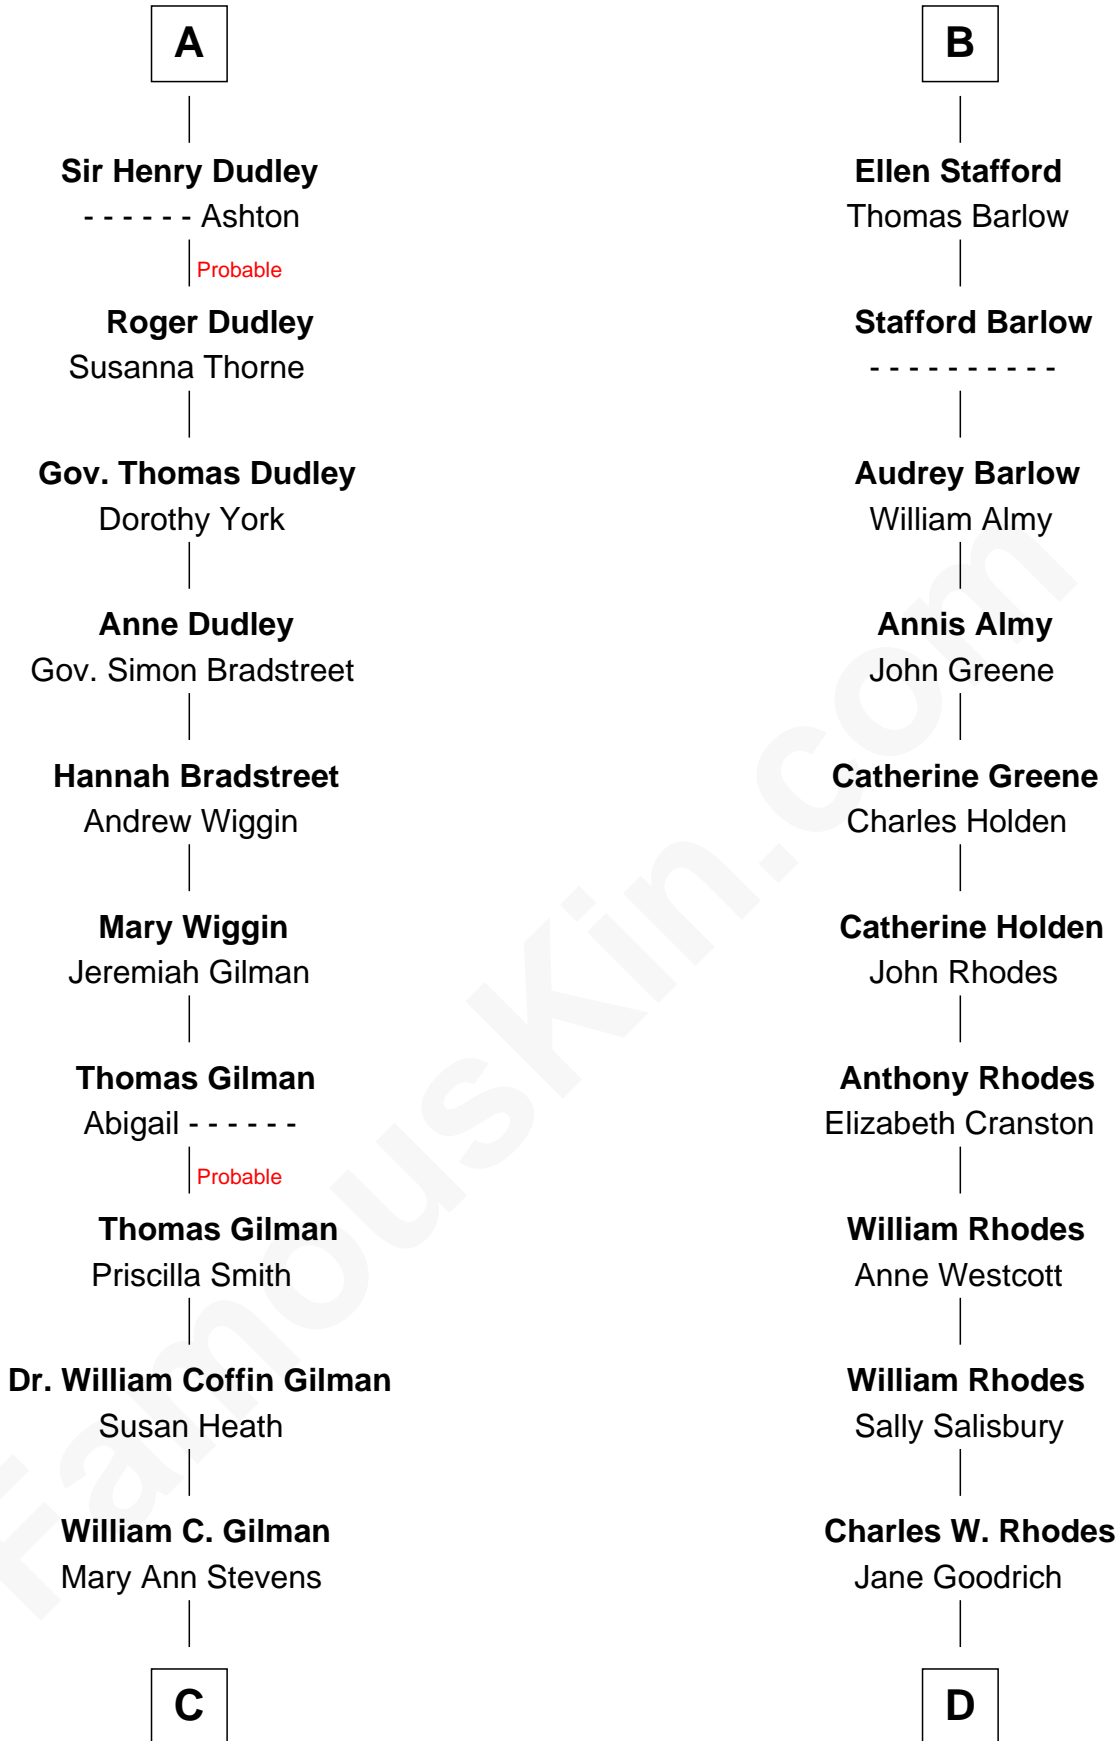

FamousKin.com Relationship Chart of

George Hamilton

TV and Movie Actor

20th cousin 1 time removed of

Sarah Palin

9th Governor of Alaska

Ralph de Stafford

*with wife
Margaret de Audley*

Eleanor Aylesbury

William Bonville

Katherine Neville

Humphrey Stafford

Katherine Fray

Cecily Bonville

Thomas Grey

Sir Humphrey Stafford

Margaret Fogge

Cecily Grey

Sir John Sutton

Sir Humphrey Stafford

Margaret Tame

A

B

C

George C. Gilman
Elizabeth Melissa Lane

Lillian C. Gilman
Harry Fuller Hamilton

George William Hamilton
Anne Lucille Stevens

George Hamilton
TV and Movie Actor

D

Alma Miranda Rhodes
James W. Heath

Charles R. Heath
Alice Adeline Oriel