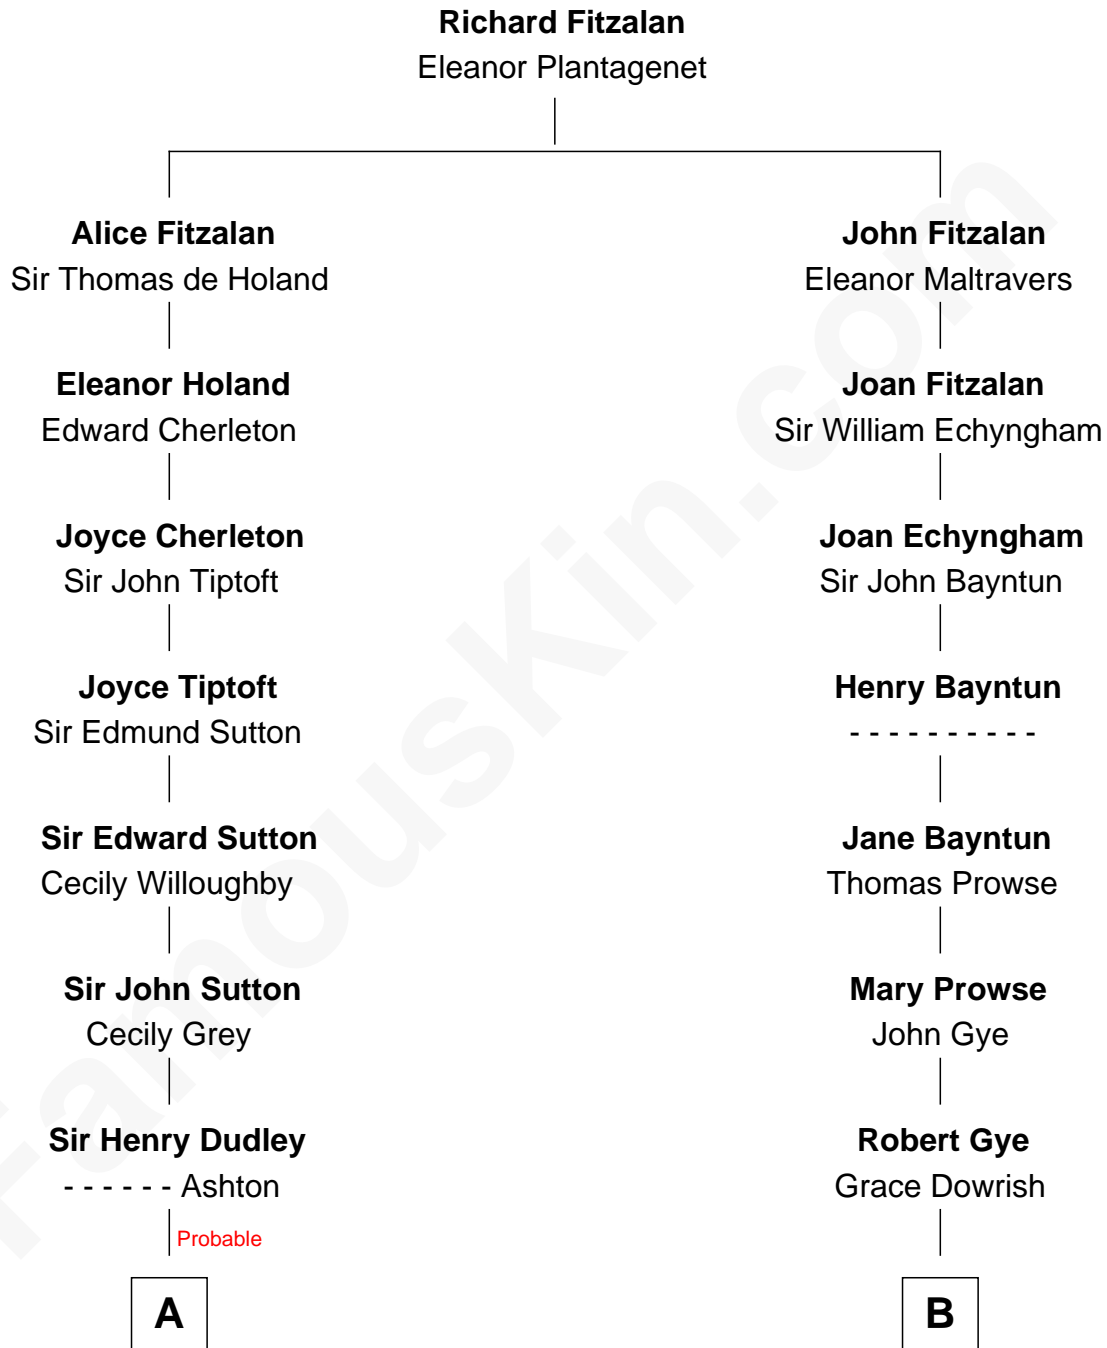

FamousKin.com Relationship Chart of

George Hamilton

TV and Movie Actor

18th cousin 1 time removed of

Sarah Palin

9th Governor of Alaska

C

Lillian C. Gilman
Harry Fuller Hamilton

George William Hamilton
Anne Lucille Stevens

George Hamilton
TV and Movie Actor

D

Charles Richard Heath
Sarah Sheeran

Sarah Palin
9th Governor of Alaska

FamousKin.com