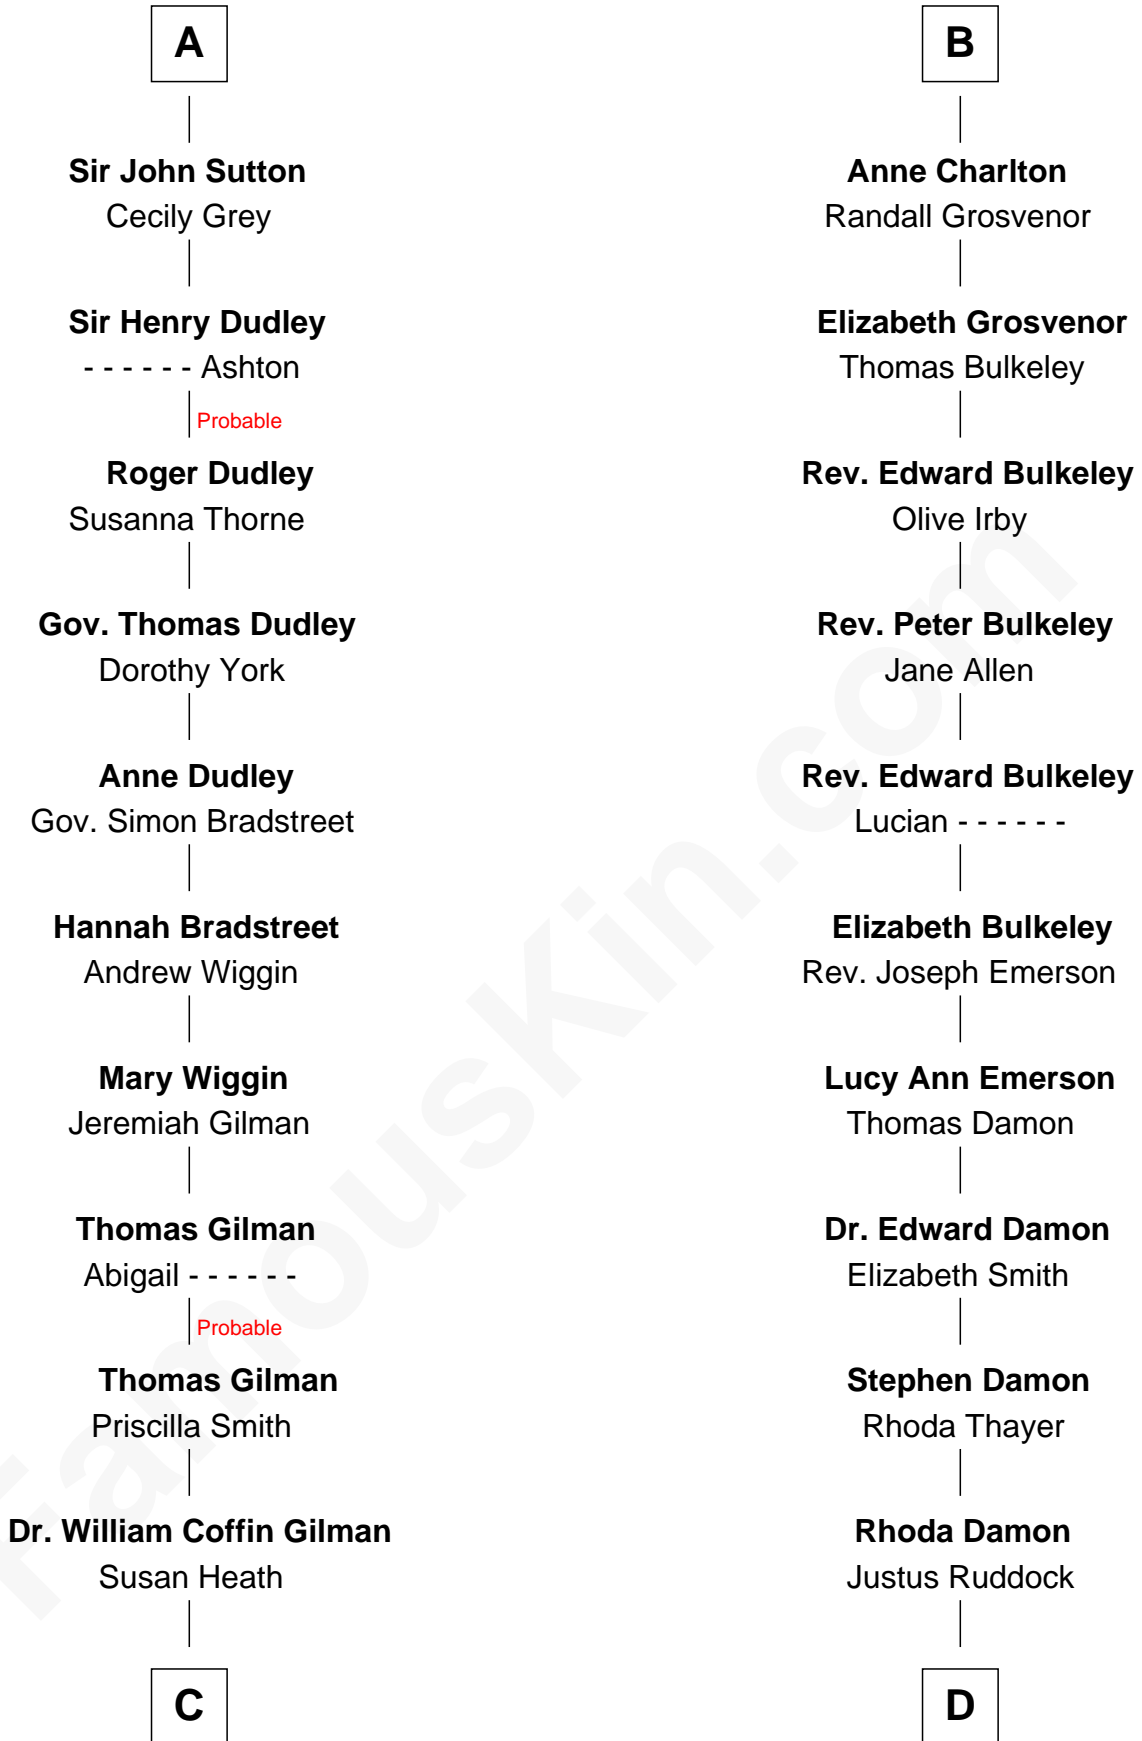

FamousKin.com Relationship Chart of

George Hamilton

TV and Movie Actor

21st cousin of

Sarah Palin

9th Governor of Alaska

Sir Alan la Zouche

Eleanor de Segrave

Maude la Zouche
Sir Robert de Holland

Thomas Holand
Joan Plantagenet

Sir Thomas de Holand
Alice Fitzalan

Eleanor Holand
Edward Cherleton

Joyce Cherleton
Sir John Tiptoft

Joyce Tiptoft
Sir Edmund Sutton

Sir Edward Sutton
Cecily Willoughby

A

Elena Zouche
Alan de Charlton

Alan de Charlton
Margery FitzAer

Thomas de Charlton

Anna de Charlton
William de Knightley

Thomas de Knightley de Charlton
Elizabeth Francis

Robert Charlton
Mary Corbet

Richard Charlton
Elizabeth Mainwaring

B

C

William C. Gilman

Mary Ann Stevens

George C. Gilman

Elizabeth Melissa Lane

Lillian C. Gilman

Harry Fuller Hamilton