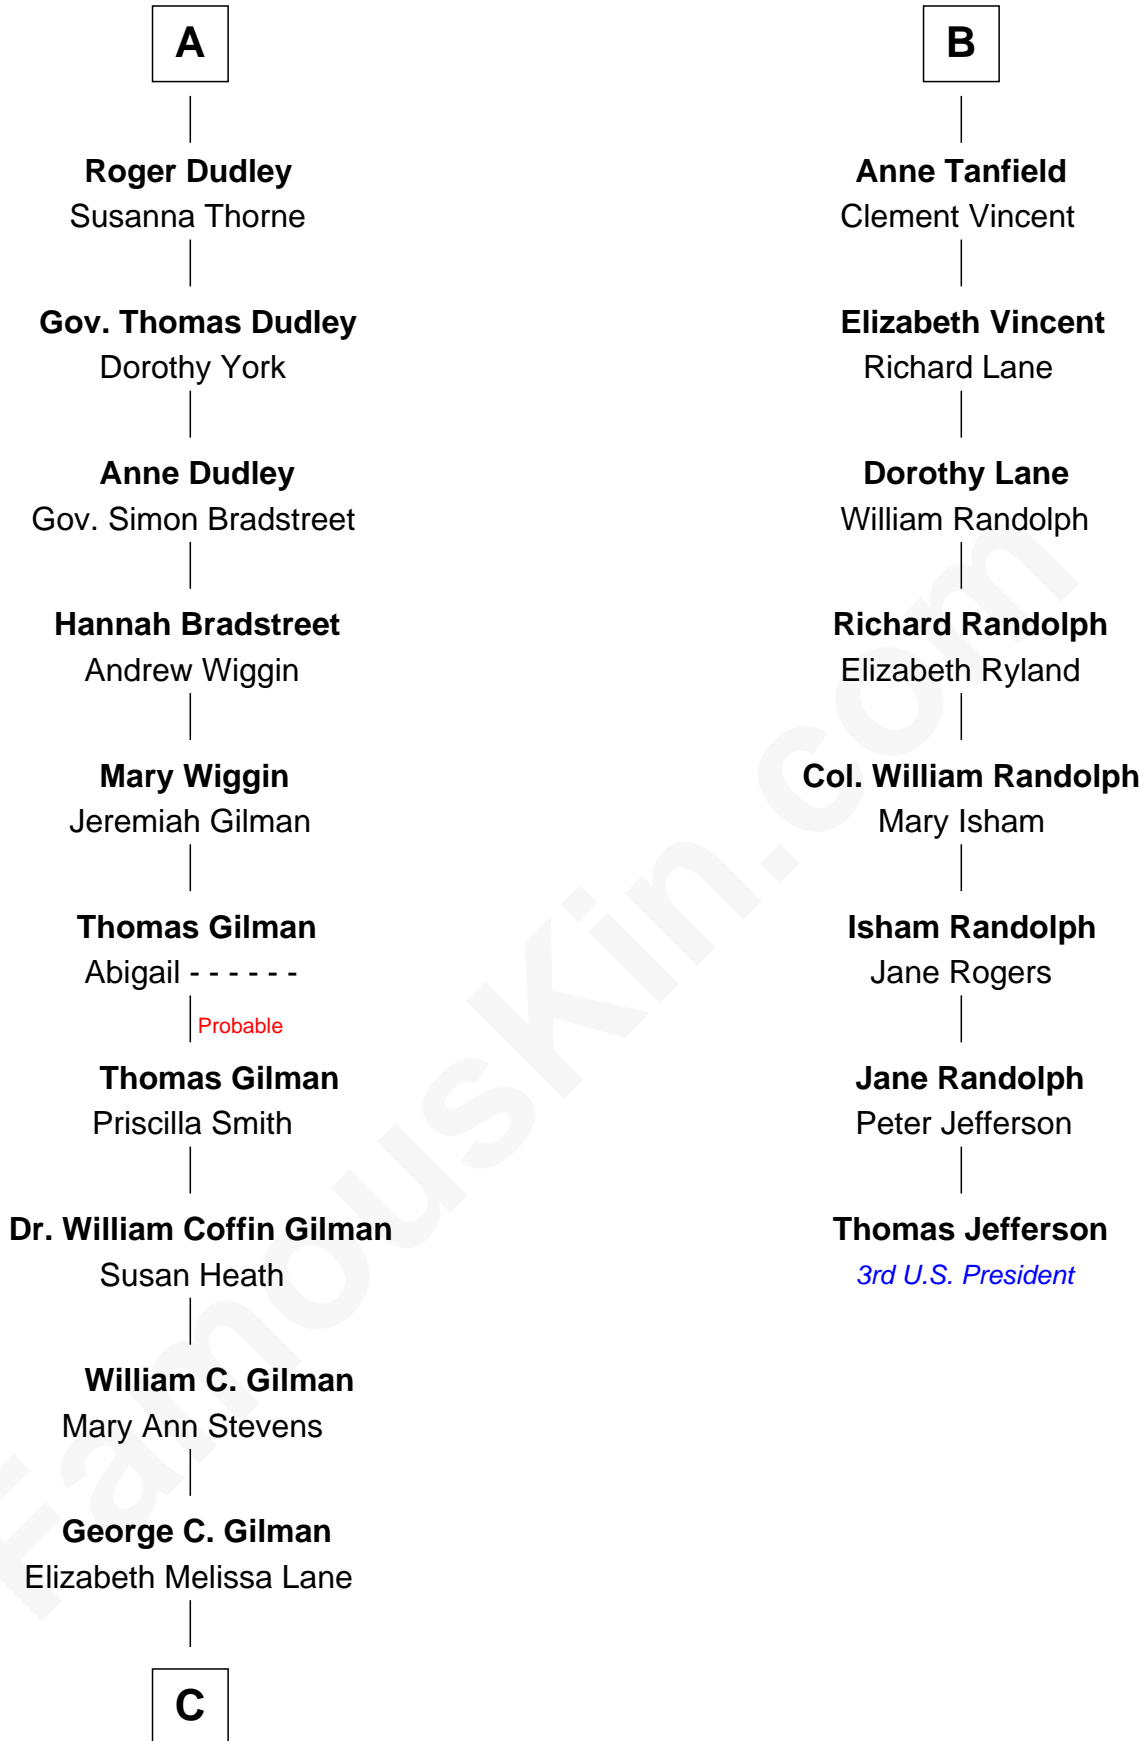

# FamousKin.com Relationship Chart of

**George Hamilton**

*TV and Movie Actor*

14th cousin 5 times removed of

**Thomas Jefferson**

*3rd U.S. President and Signer of the Declaration of Independence*

**C**

**Lillian C. Gilman**  
Harry Fuller Hamilton

**George William Hamilton**  
Anne Lucille Stevens

**George Hamilton**  
*TV and Movie Actor*

FamousKin.com

George Hamilton photo by [Angela George](#) [\(CC BY-SA 3.0\)](#)