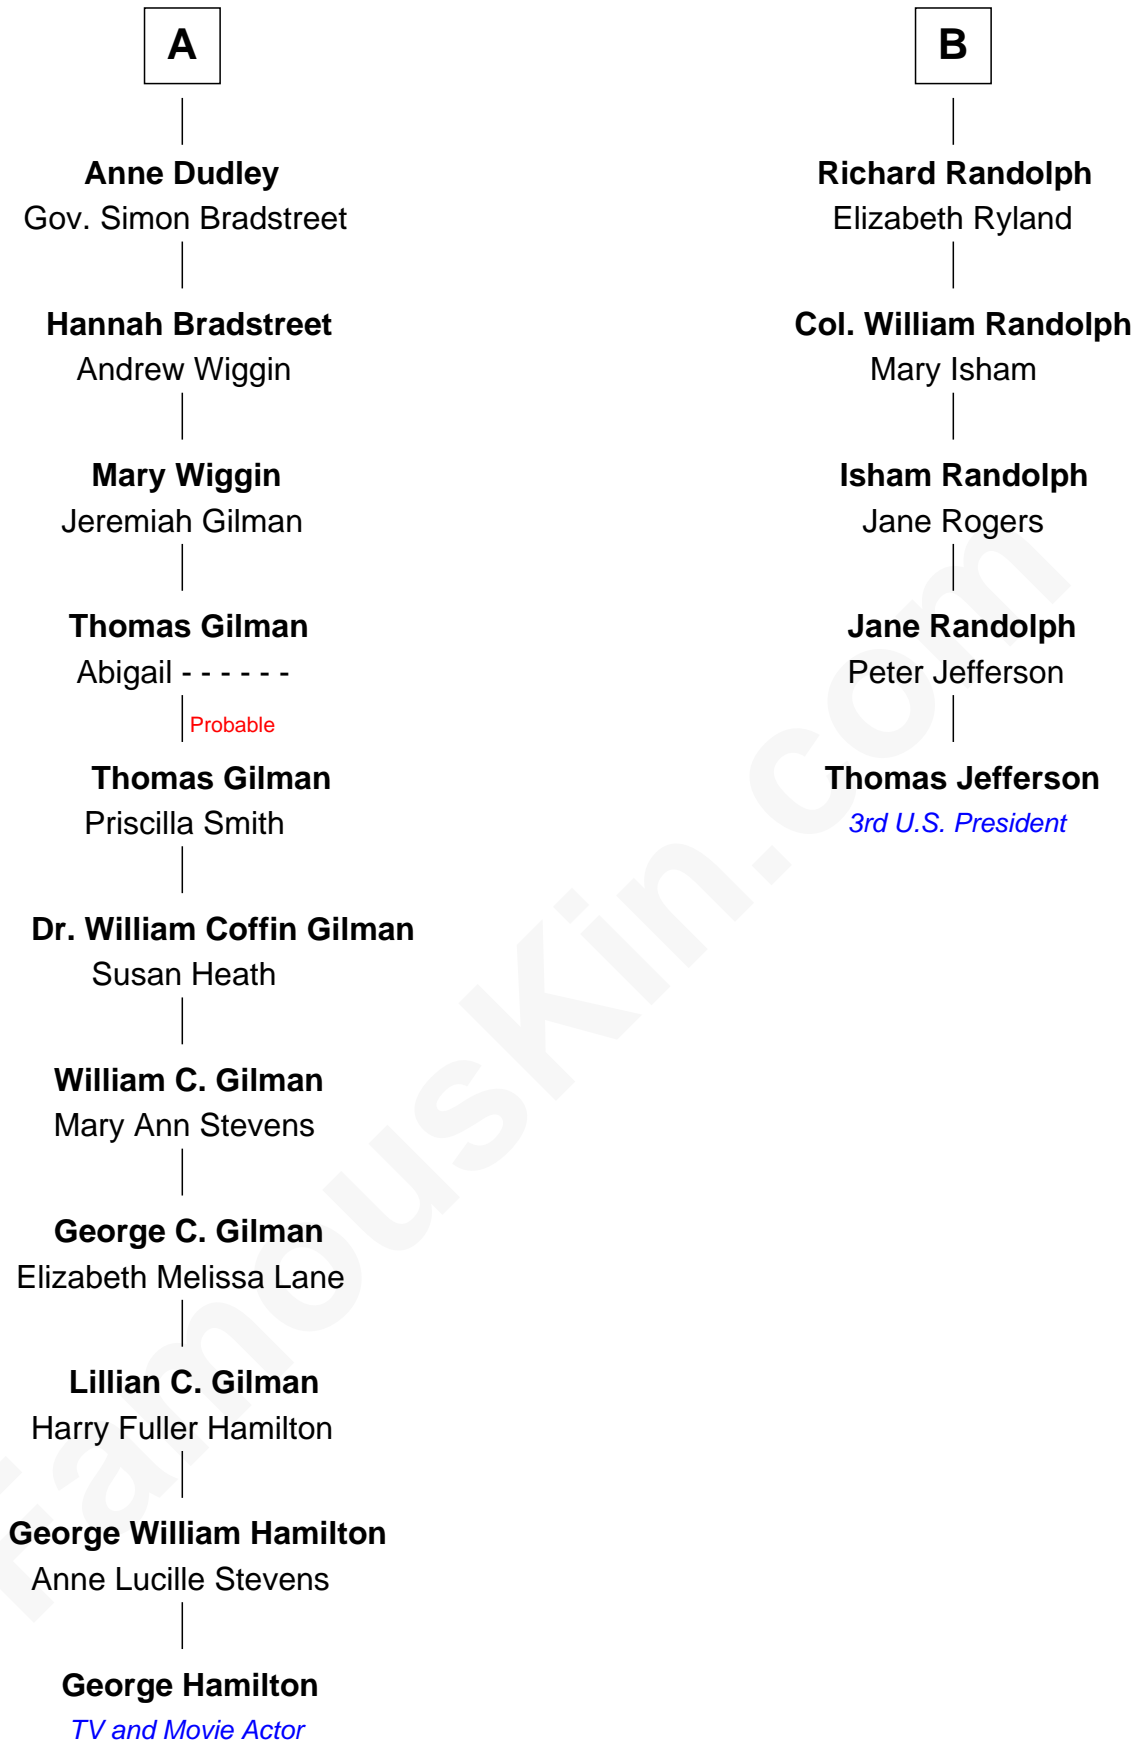

FamousKin.com Relationship Chart of

George Hamilton

TV and Movie Actor

11th cousin 6 times removed of

Thomas Jefferson

3rd U.S. President and Signer of the Declaration of Independence

Sir Ralph Neville

Joan Beaufort

Katherine Neville
Sir Thomas Strangeways

Joan Strangeways
Sir William Willoughby

Cecily Willoughby
Sir Edward Sutton

Sir John Sutton
Cecily Grey

Sir Henry Dudley
----- Ashton

Probable

Roger Dudley
Susanna Thorne

Gov. Thomas Dudley
Dorothy York

A

Sir Edward Neville
Katherine Howard

Catherine Neville
Robert Tanfield

William Tanfield
Elizabeth Stavelly

Frances Tanfield
Bridget Cave

Anne Tanfield
Clement Vincent

Elizabeth Vincent
Richard Lane

Dorothy Lane
William Randolph

B

George Hamilton photo by [Angela George](#) [\[CC BY-SA 3.0\]](#)