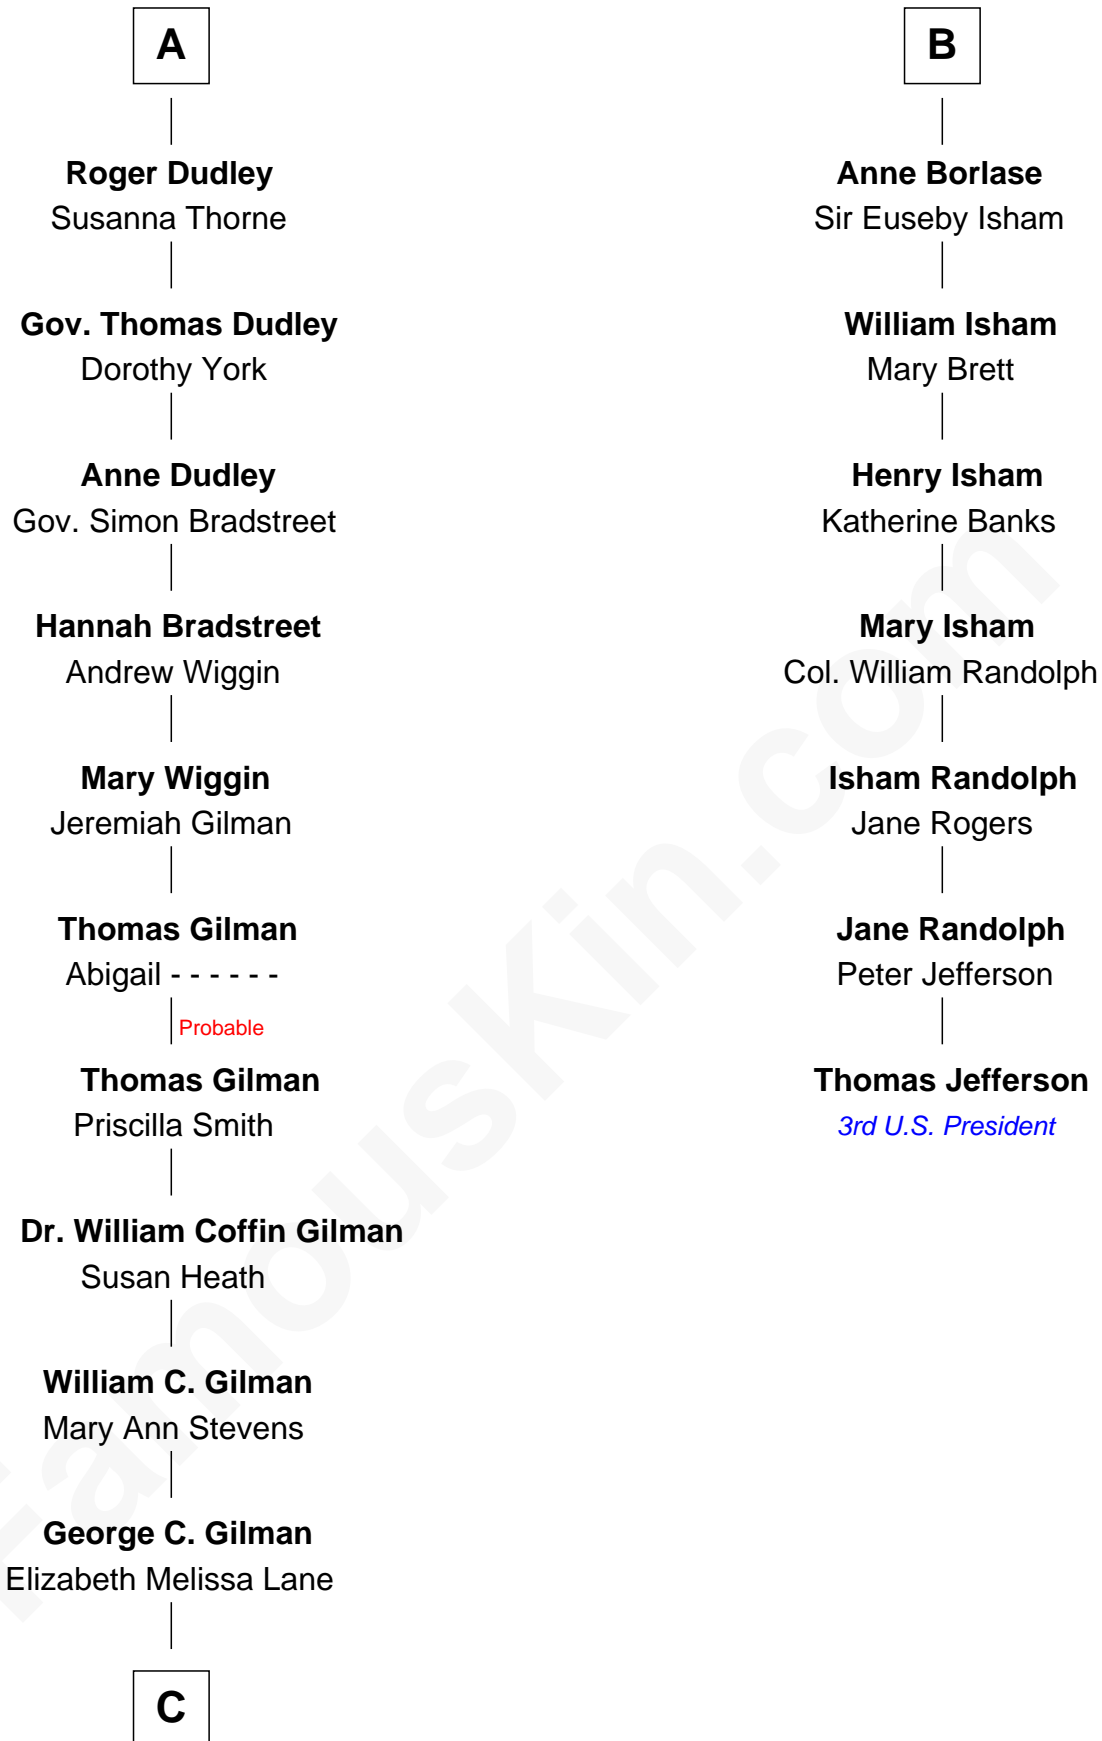

# FamousKin.com Relationship Chart of

**George Hamilton**

*TV and Movie Actor*

13th cousin 6 times removed of

**Thomas Jefferson**

*3rd U.S. President and Signer of the Declaration of Independence*

**Sir Philip le Despencer**

**A**

**Sir Philip le Despencer**

Elizabeth de Tibetot

**Margery Despencer**

Sir Roger Wentworth

**Margaret Wentworth**

Sir William Hopton

**Margaret Hopton**

Sir Philip Booth

**Audrey Booth**

Sir William de Lytton

**Sir Robert Lytton**

Frances Cavalery

**Anne Lytton**

Sir John Borlase

**B**

**C**

**Lillian C. Gilman**  
Harry Fuller Hamilton

**George William Hamilton**  
Anne Lucille Stevens

**George Hamilton**  
*TV and Movie Actor*

FamousKin.com

George Hamilton photo by [Angela George](#) [\(CC BY-SA 3.0\)](#)